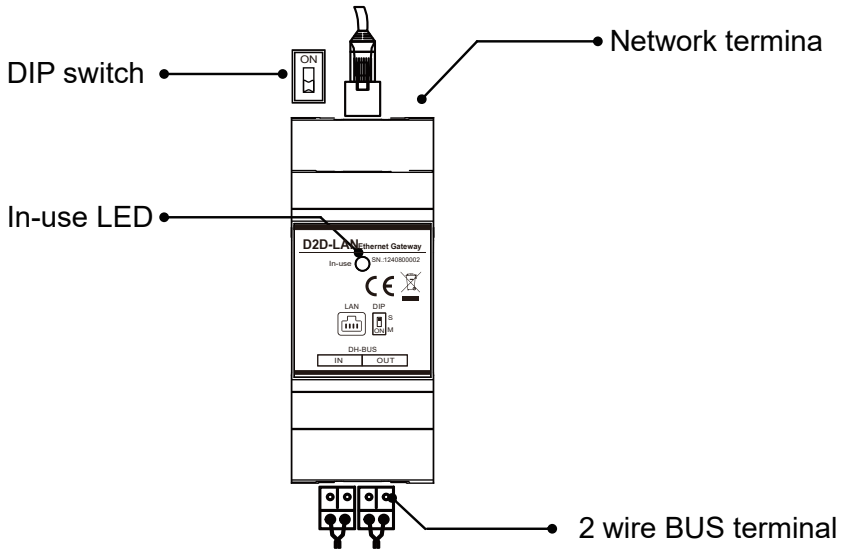

# 1.About DPA-D2D-LAN Unit

---

Function:

DPA-D2D-LAN is Ethernet gateway connect XtendLan system to IP networks for IP camera, cable internet or co-work with SW4/LAN Switch as capacitor extender.

## 2. Parts and Name

---

**Network terminal:** connect to IP network

**2 wire BUS terminal:** connect to XtendLan system

**In-use LED:** flash when fail to connect to XtendLan system

always on when connected to XtendLan system

**DIP switch:** when there is no DS 1 on the 2 wire bus, set to on.

by default, shall be off.

## 4. Specification

---

- External Power Supply : DC24-28Vdc;
- PoE Power Supply : No PoE supported;
- Working Current: 20mA;
- Working Temperature: -10°C~+40°C;
- Dimension: 90.0×35.0×58.4mm.