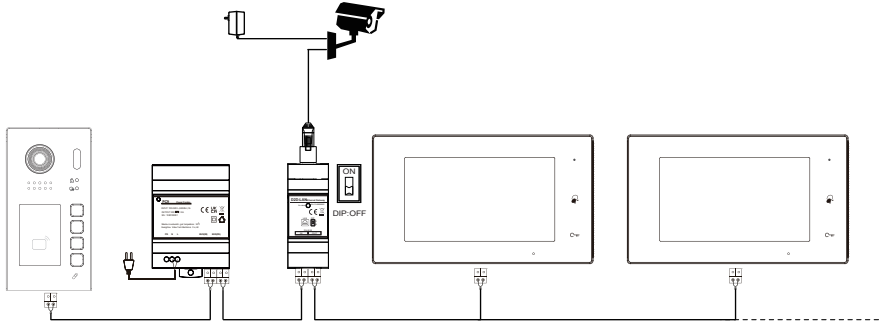

3. Wiring and setup

3.1 connect to IP camera

1 camera