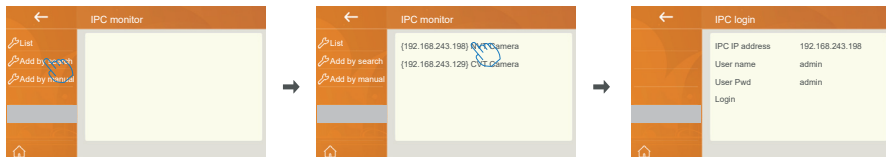

Tap “Add by search”, tap the camera in the list, and input access to log in.