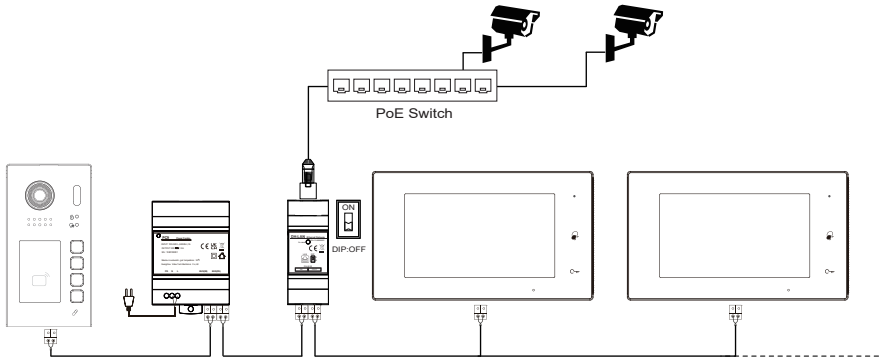

cameras

Setup

Configure IP cameras

You shall follow your IP camera manual to set up as below

IP address range: 192.168.240.2 - 192.168.255.254

IP address mask: 255.255.240.0

Streaming: at least Main(1st) set no more than 1920*1080 (or lower), H.264

Enable ONVIF and set permission.