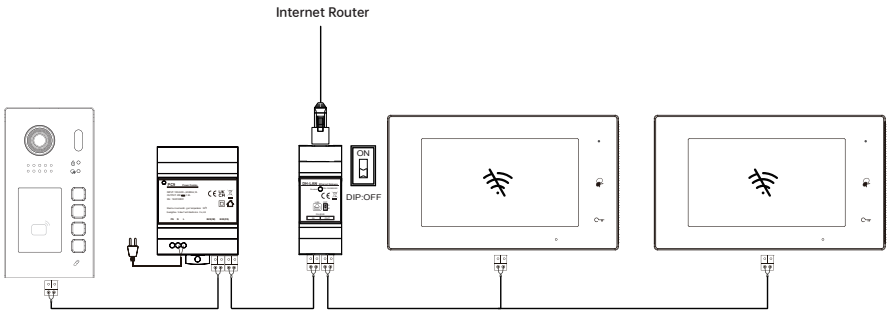

## Connect monitor to IP camera

Tap “Settings” → “Ext.Unit” → “IPC camera”

Tap “Add by search”, tap the camera in the list, and input access to log in.

Tap channel apply if needs to configure the streaming using.

### 3.2 As cable internet access

Use the DIP to setup IP, address and exit button unlock time.

Modify APP network to “LAN”

Tap “connect” icon on the bottom, and “SIP network setting” from “WLAN” change to “LAN”