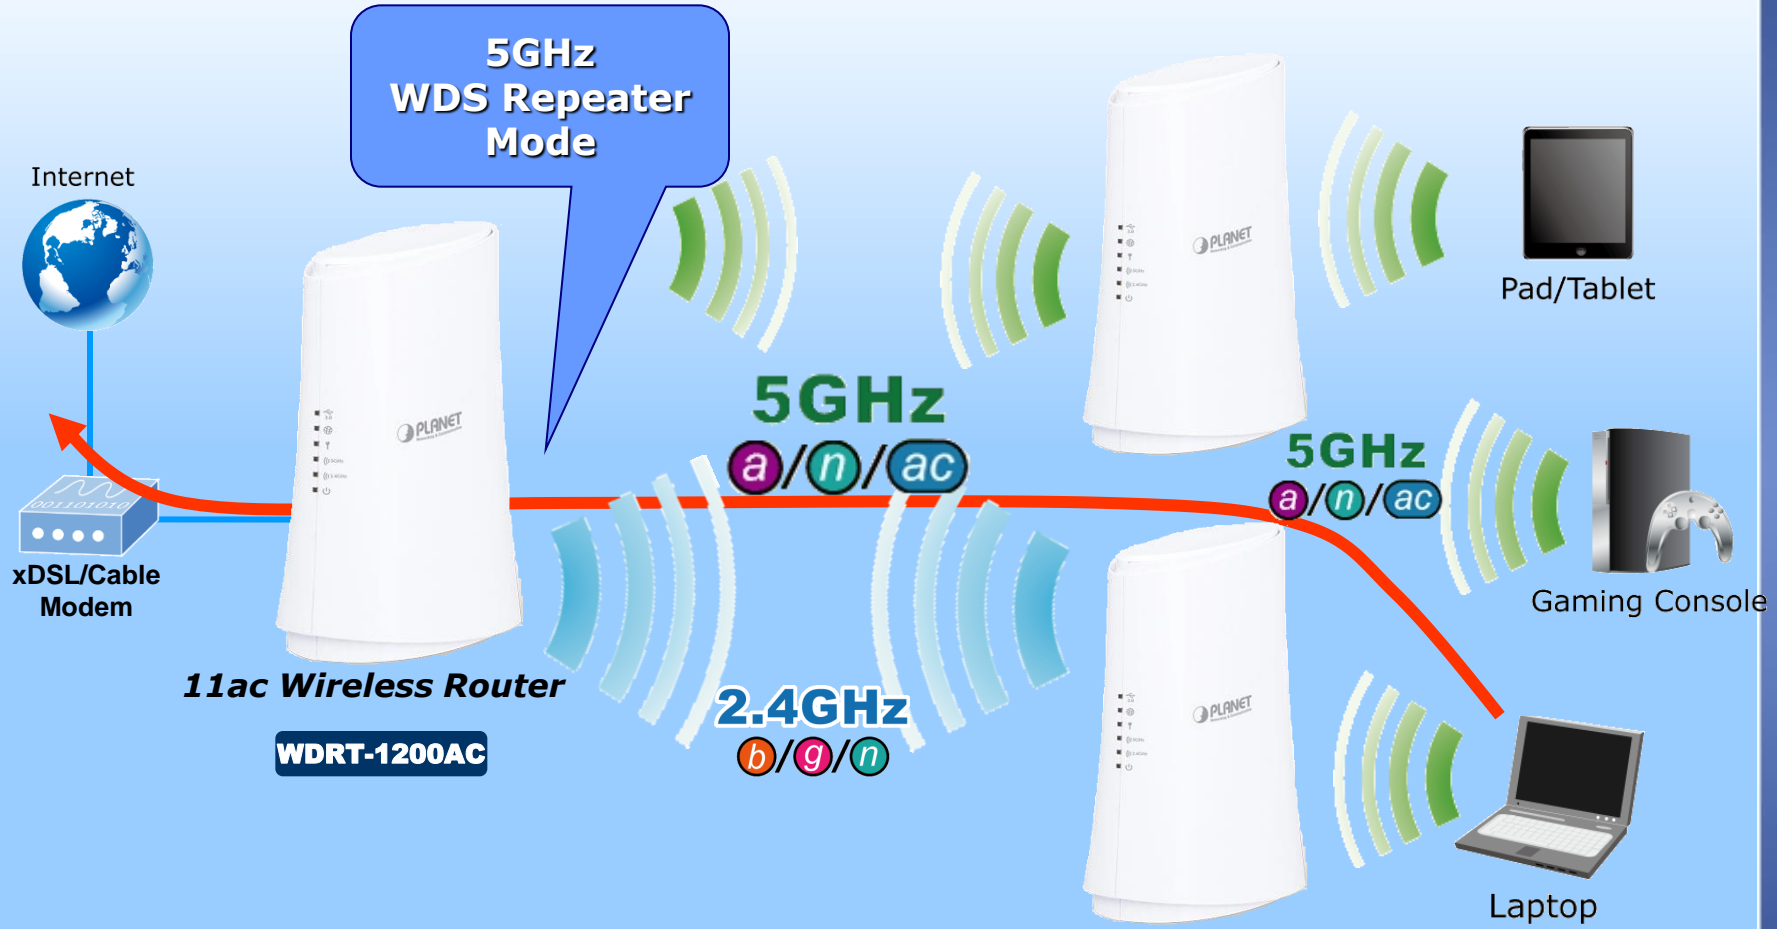

Wireless Mode

◆ WDS Repeater Mode in 5GHz