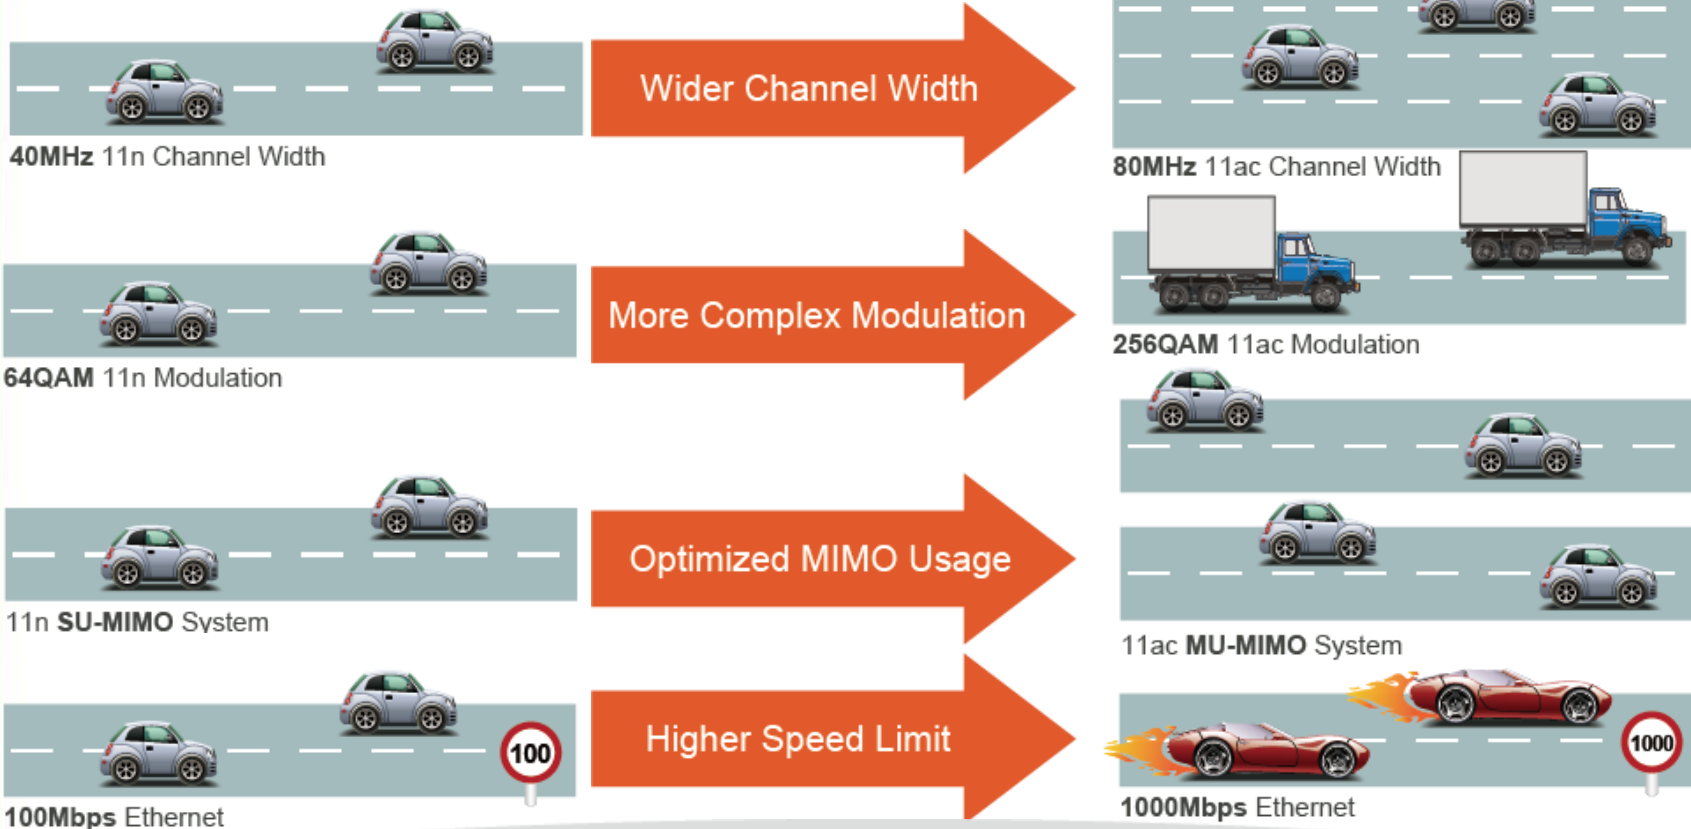

Product Benefits – 11ac Wi-Fi & Giga LAN

Go faster in wired & wireless

Take Advantage of 11ac to Optimize Data Link Speed