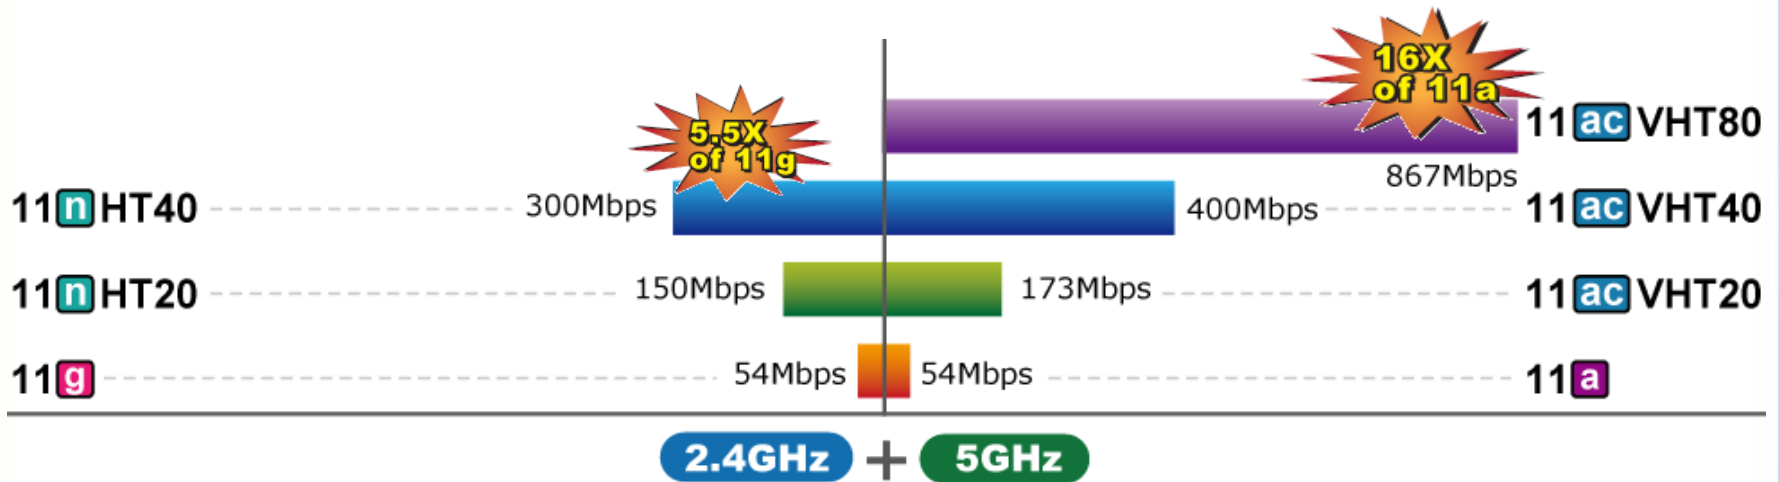

Product Overview

◆ Next-generation 11ac Dual Band

- ✓ Compliant with **IEEE 802.11a/b/g/n /ac** dual-band (2.4G & 5G) wireless technology
- ✓ Wireless data rate up to **300 + 867Mbps** data rate

WDRT-1200AC Data Transmission Rates

1200Mbps