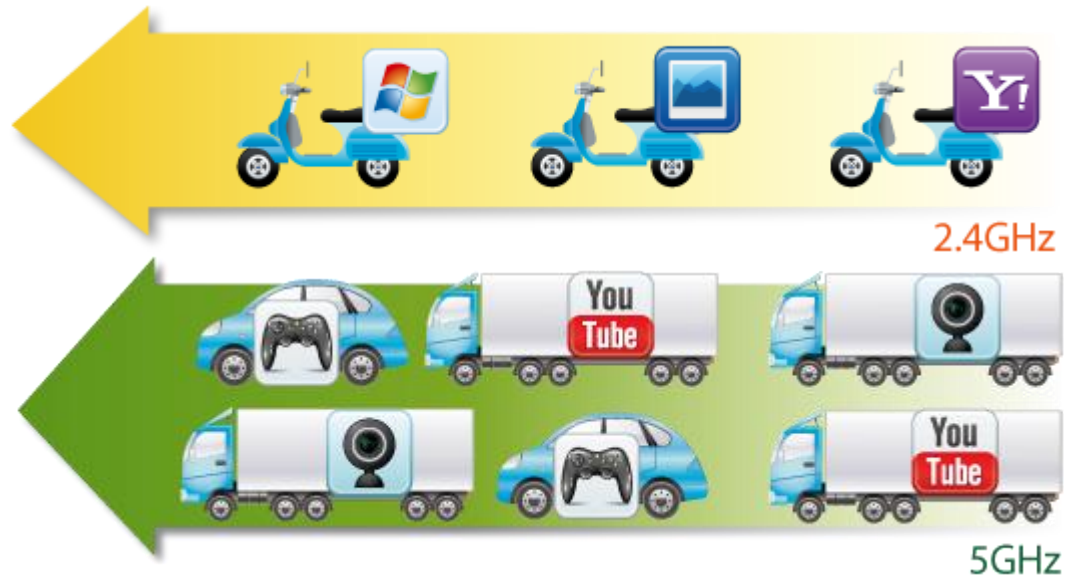

Product Benefits – *5GHz Band*