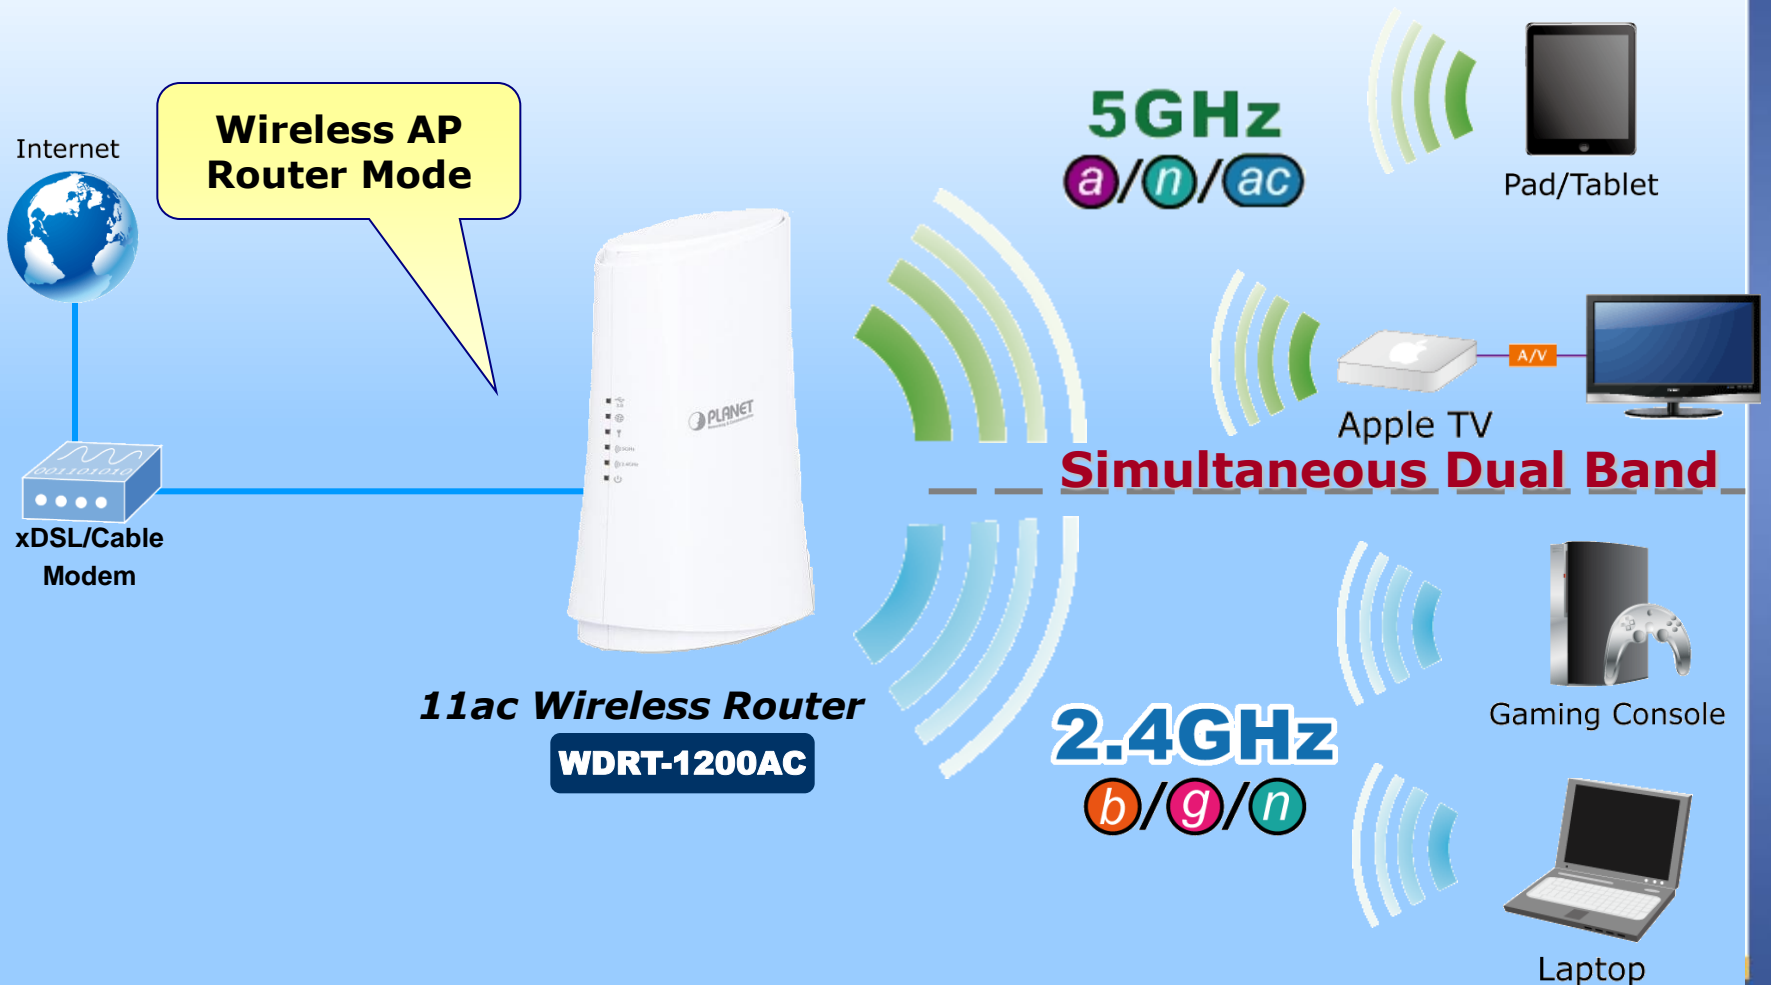

# Wireless Mode

## ◆ Wireless Access Point

- ✓ Acts as a central hub for wired / wireless LAN and connects to the Internet