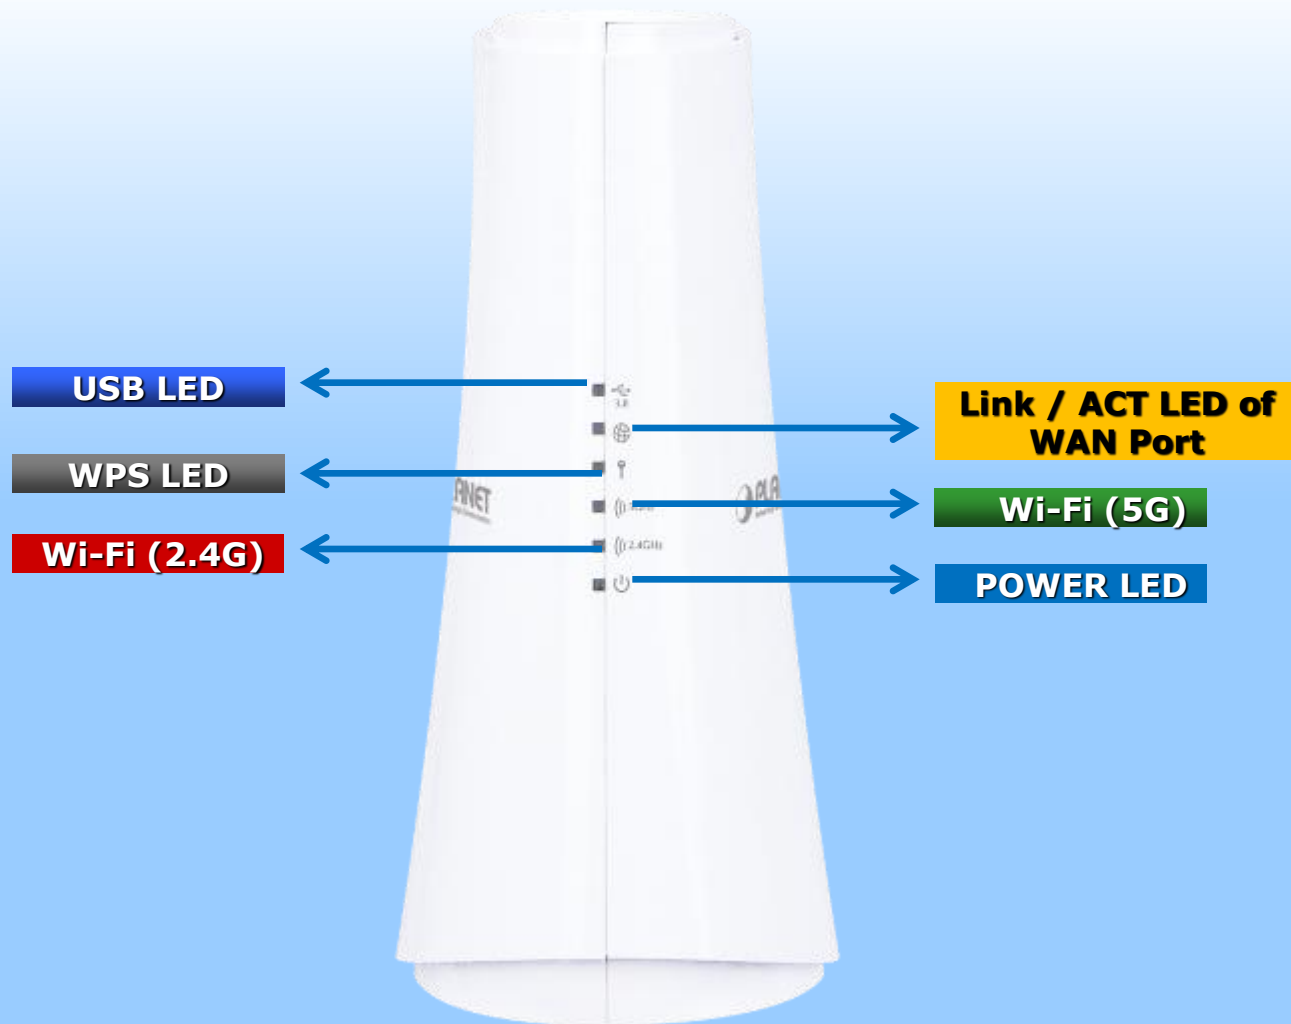

Product Overview

◆ Front Panel – LED Indication