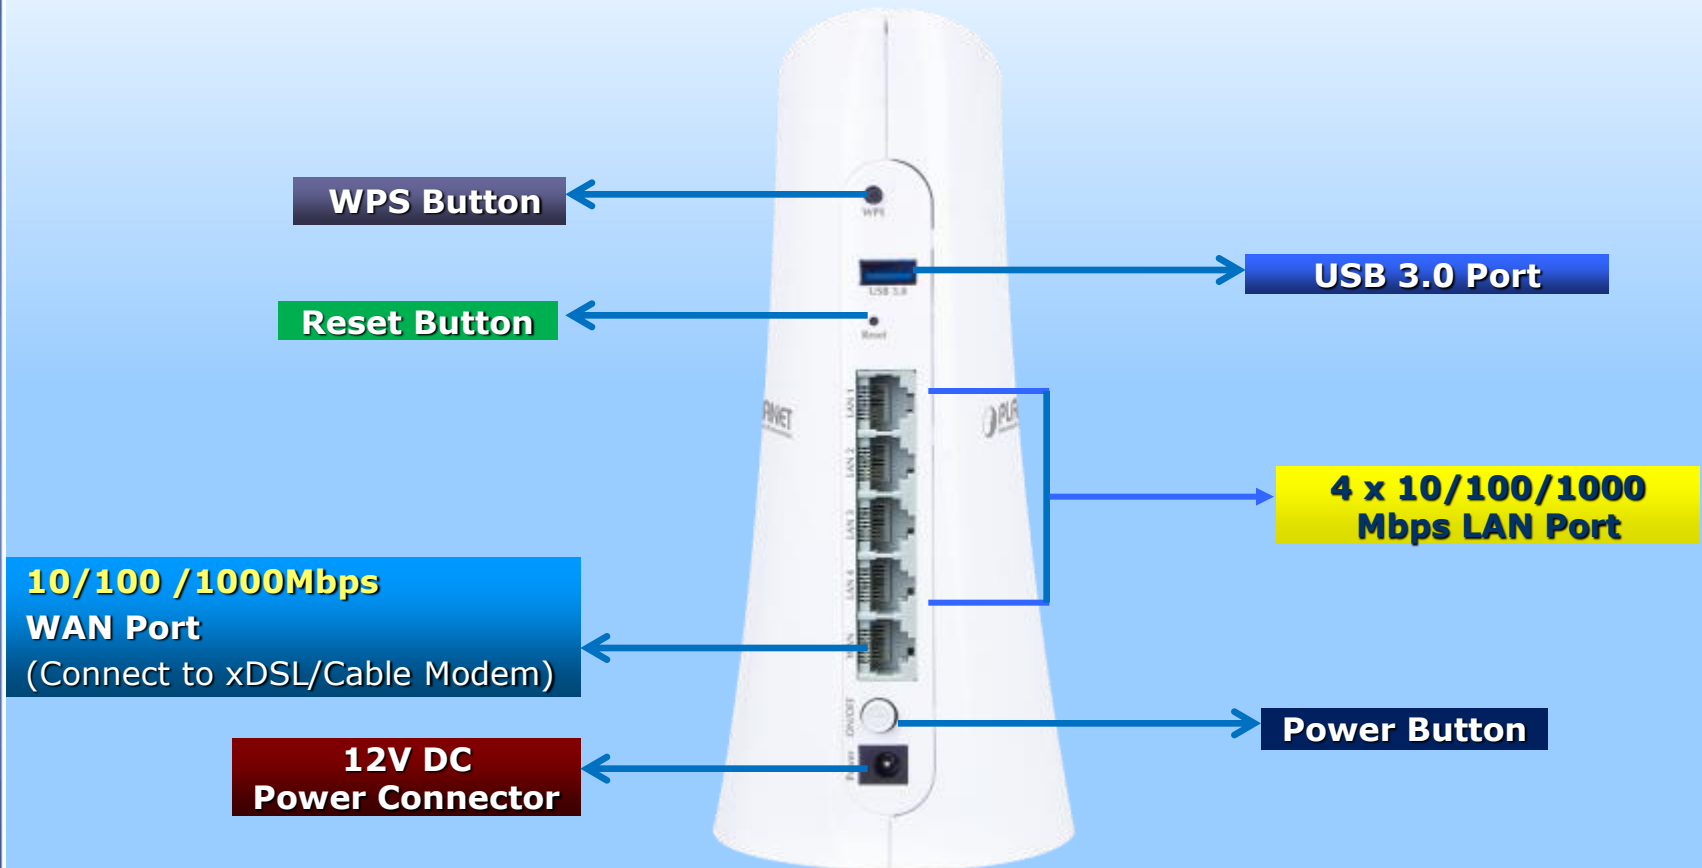

Product Overview

◆ Rear Panel - Interfaces