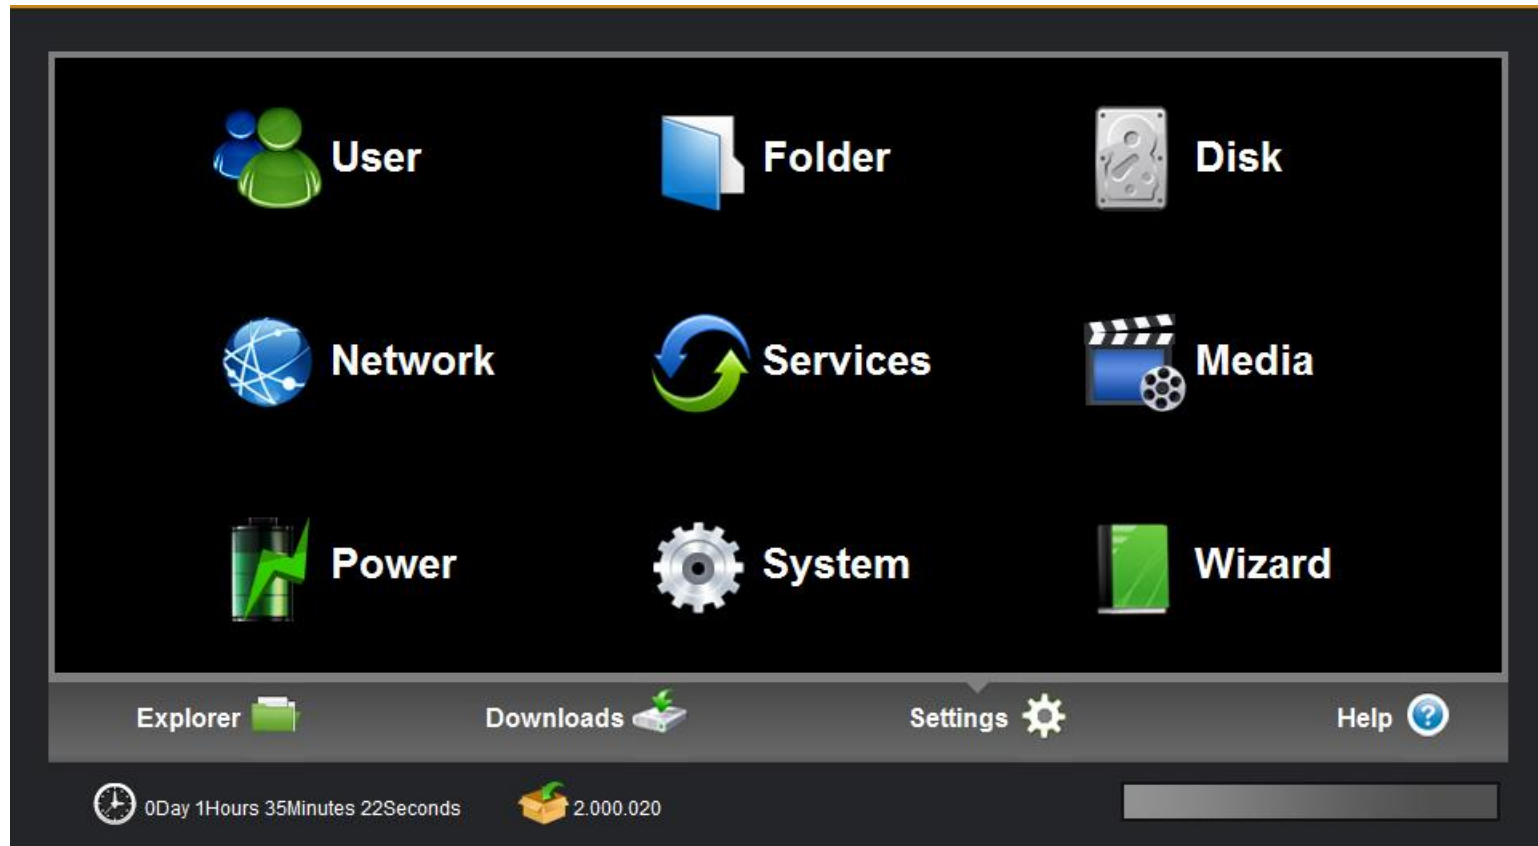

## Product Benefits

- ◆ An easy-to-use storage center for new digital home experience
- ◆ Multimedia Station: Home Entertainment Center for Sharing Photos, Music, Movies and Videos
  - ✓ Home Music Center: Build your own home music library and enjoy it anywhere
  - ✓ Home Photo Center: Back up and share your digital photos
  - ✓ Home Movie/Video Center: PLANET 2-bay NAS with large storage capacity and high performance for your home theater

# Web Interface

- Ease of User and Share Folder Management
  - Share Music, Pictures, Movies and Data over Network

The screenshot displays a web-based file management interface. On the left, a sidebar titled "Folders" shows a tree view with "home", "TimeMachine", and "Share" (highlighted in red). Under "Share", there are sub-folders for "Music", "Movies", "Pictures", and "Download". The main area features a table with columns for "Name", "Size", "User", and "Time". Above the table are buttons for "Refresh", "Upload", "Create", "Copy", "Move", "Download", "Delete", and "Rename". The table lists four folders: Music, Movies, Pictures, and Download, all owned by "root" and created on "2011/11/15 10:30". At the bottom, there is a navigation bar with "Explorer", "Downloads", "Settings", and "Help" icons. A status bar at the very bottom shows a timer at "0Day 0Hours 56Minutes 43Seconds" and a file count of "2,000,020".