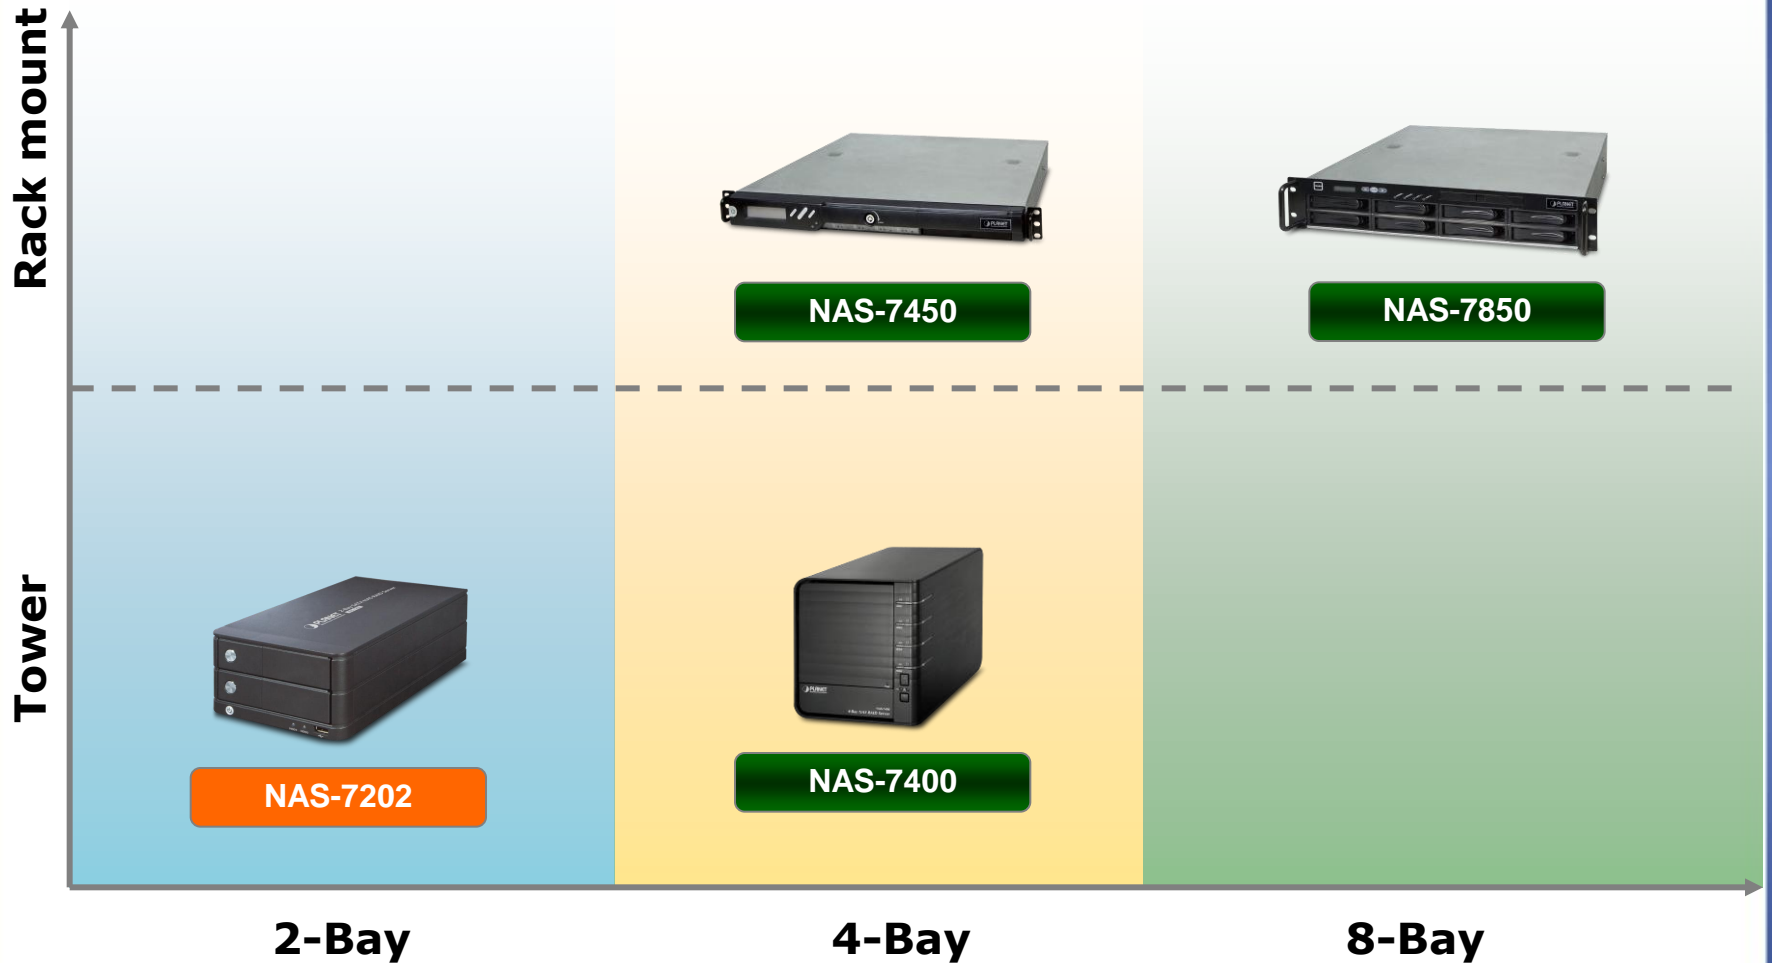

## 2-Bay SATA NAS RAID Server

**NAS-7202**

[www.planet.com.tw](http://www.planet.com.tw)

Copyright © PLANET Technology Corporation. All rights reserved.

# Product Overview

- **NAS-7202**

- **Hardware Spec.**

- ✓ 2 x 3.5" SATA I/II/III Interface  
(The system is shipped without hard disk drives)
- ✓ 1 x Gigabit RJ-45 Ethernet port
- ✓ 3 x Button (USB One-touch, Power, Reset)
- ✓ 5 x LED Indication (HDD1, HDD2, USB, LAN, Power)
- ✓ 2 x USB 2.0 Port (front:1; back:1)  
(External Print Server Sharing and USB HDD)
- ✓ 1 x Internal cooling fan with temperature control