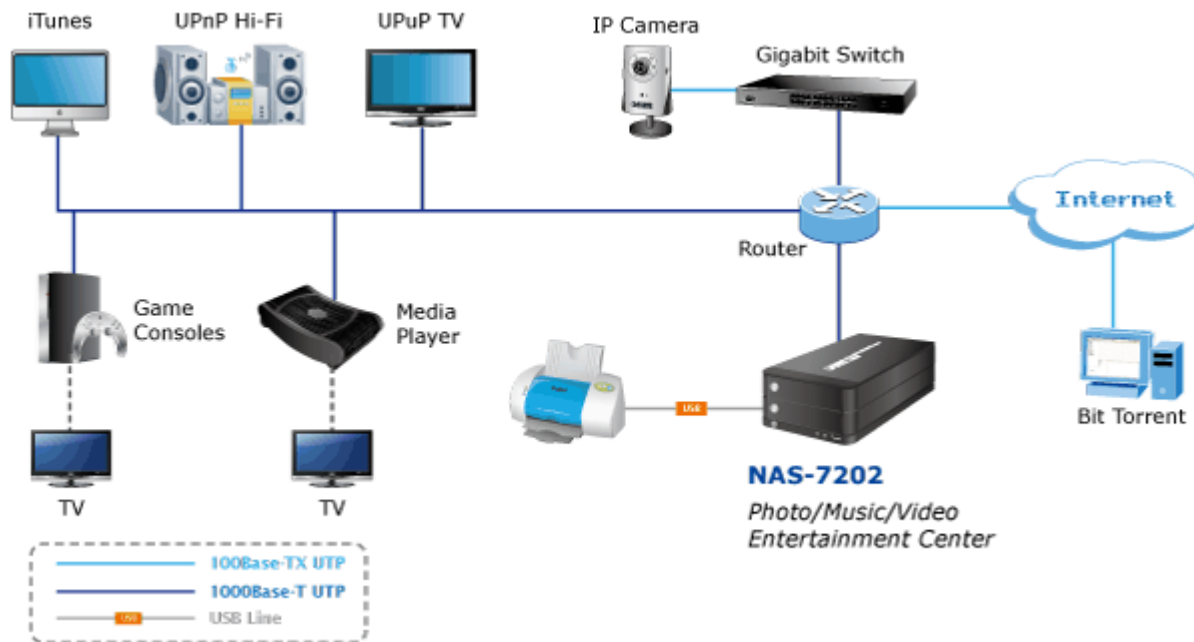

# Web Interface

- Easy installation and Real-time Helper
  - On-line [Help](#) information can easily search all the features - No IT instructions required.

The screenshot displays the 'Help' section of the Planet Web Interface. On the left, a sidebar menu lists the following items: MAIN UI, 1. Setting, 2. DOWNLOAD (with sub-items 2.1 Add new task and 2.2 Download task manag), 3. Explorer, and FAQ. The main content area is titled 'How to use Win file service:' and contains two numbered instructions. Instruction 1) describes the steps for Windows OS: clicking 'Start', selecting 'Run', and inputting an IP address (e.g., ftp://192.168.7.10) or host name, followed by clicking 'confirm'. Instruction 2) describes the steps for MAC 10.5.5 or above: opening the Finder in the toolbar. Below the text is an image of the Mac OS X desktop with the Finder icon highlighted. The interface also features a bottom navigation bar with icons for Explorer, Downloads, Settings, and Help, and a status bar at the very bottom showing a timer (0Day 0Hours 23Minutes 48Seconds) and a download count (2,000,020).

# Applications

- ◆ Easy use for SOHO user to share and download data storage needs. Also helps user to create a digital home life.