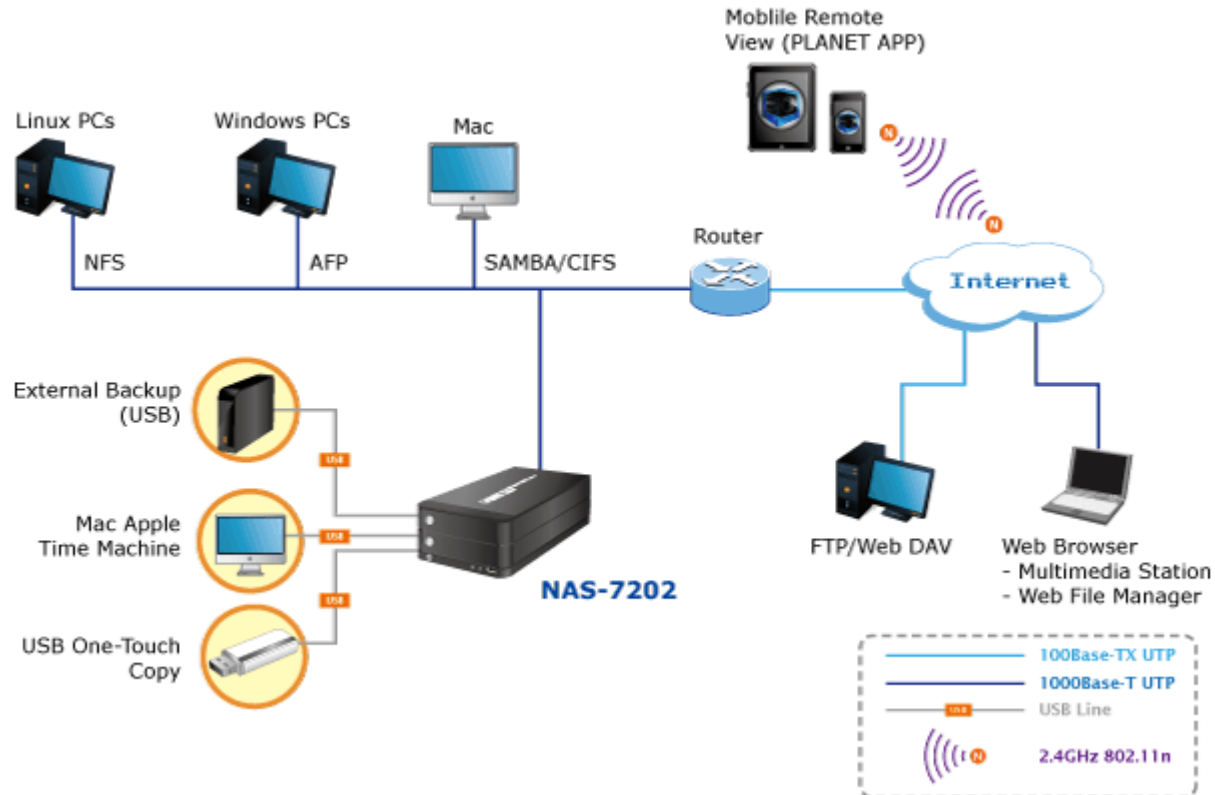

Applications

- Reliable and affordable solution for SMB/SOHO data storage needs.