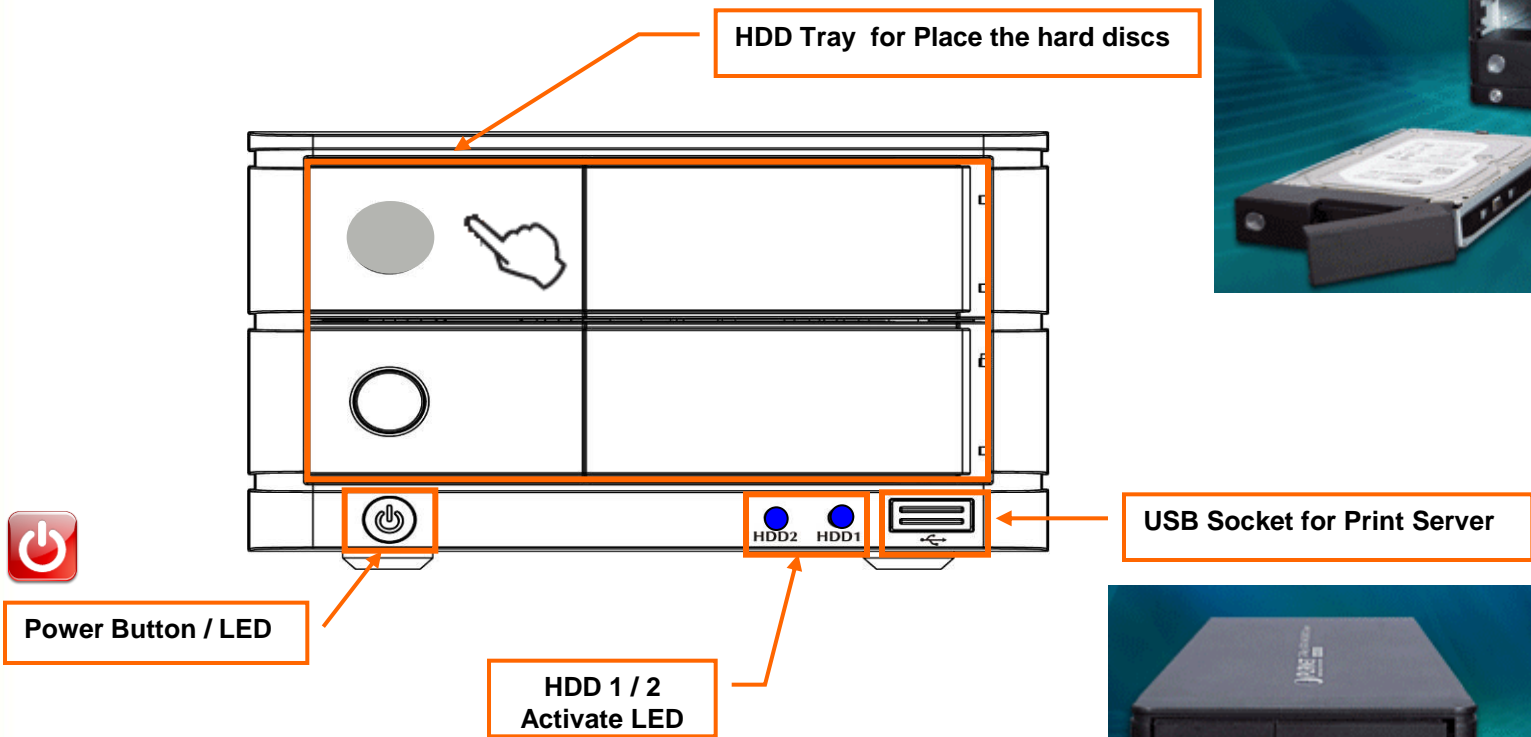

Product Overview

Front View