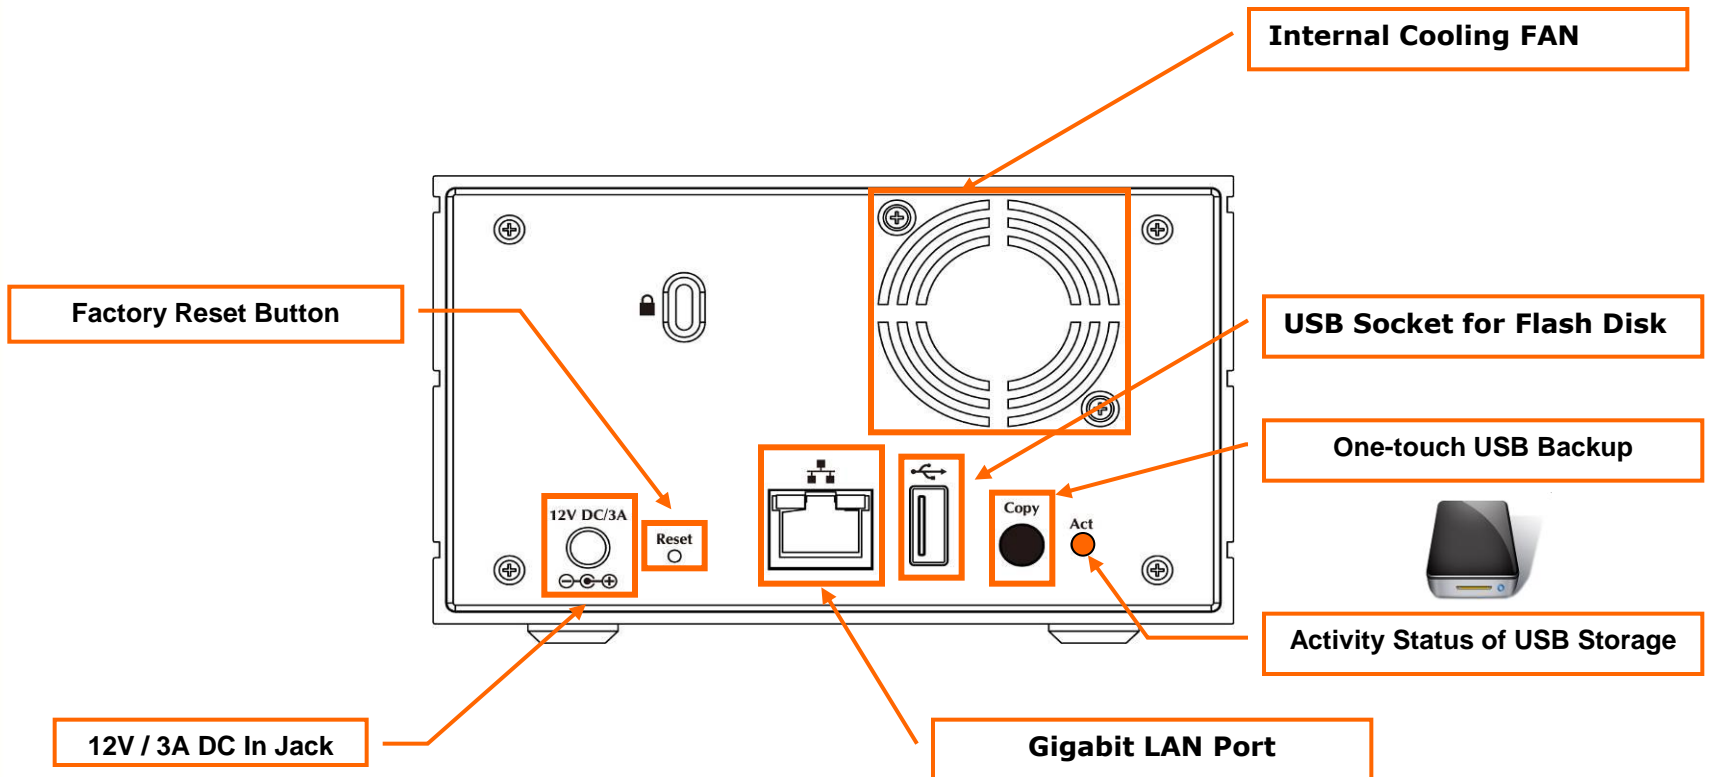

Product Overview

Rear view