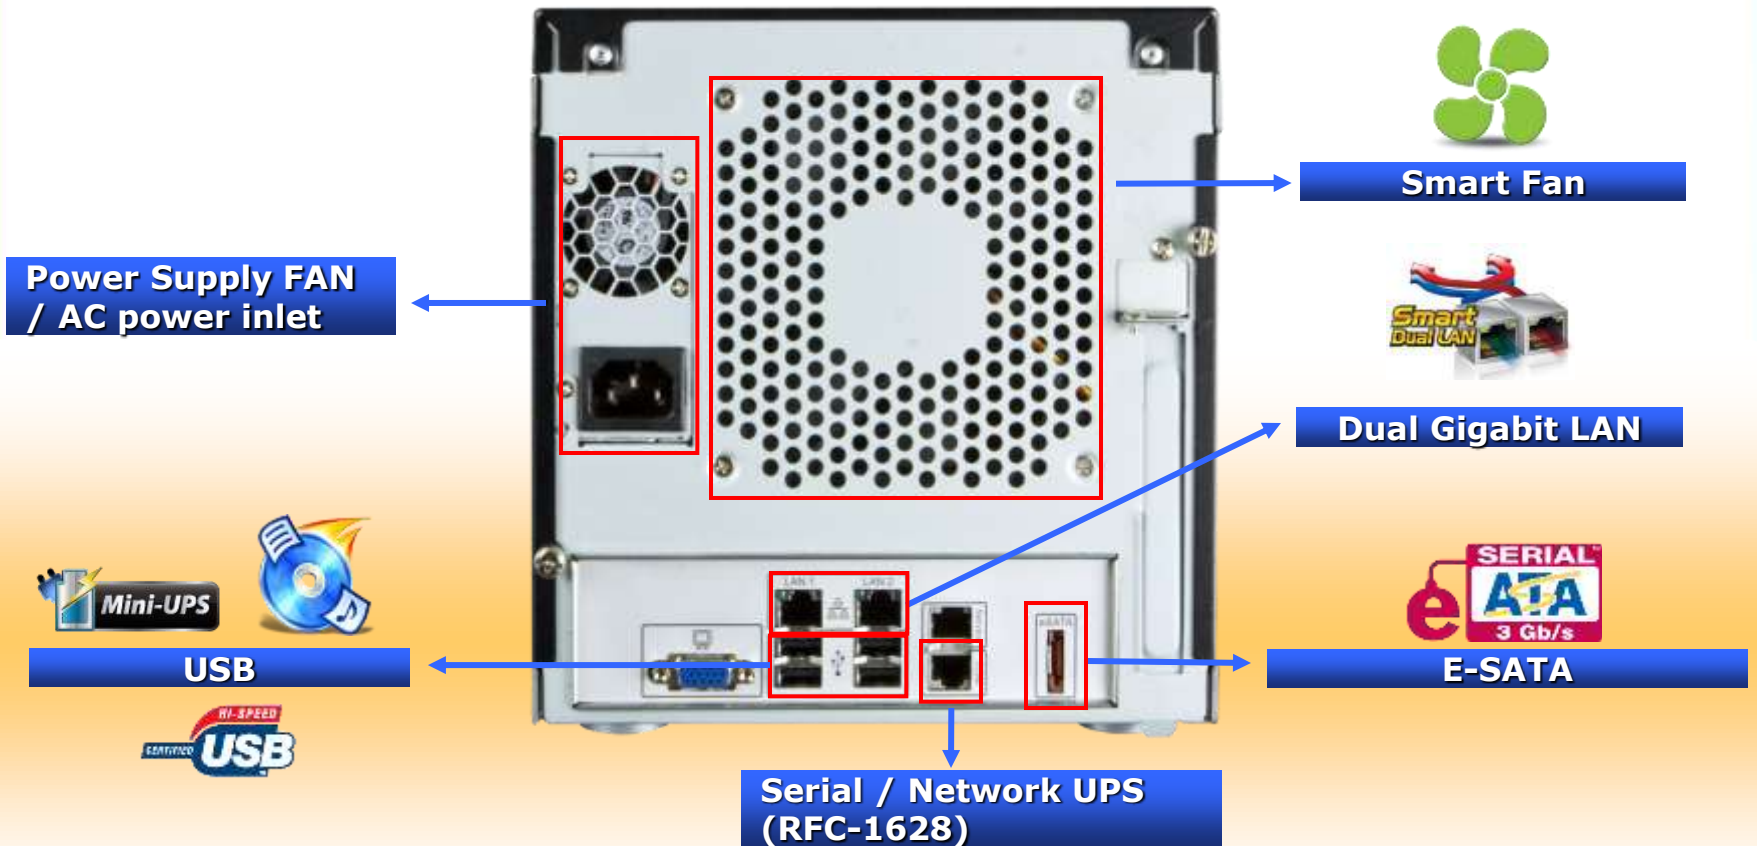

Product Overview

◆ Rear View of NAS-7410