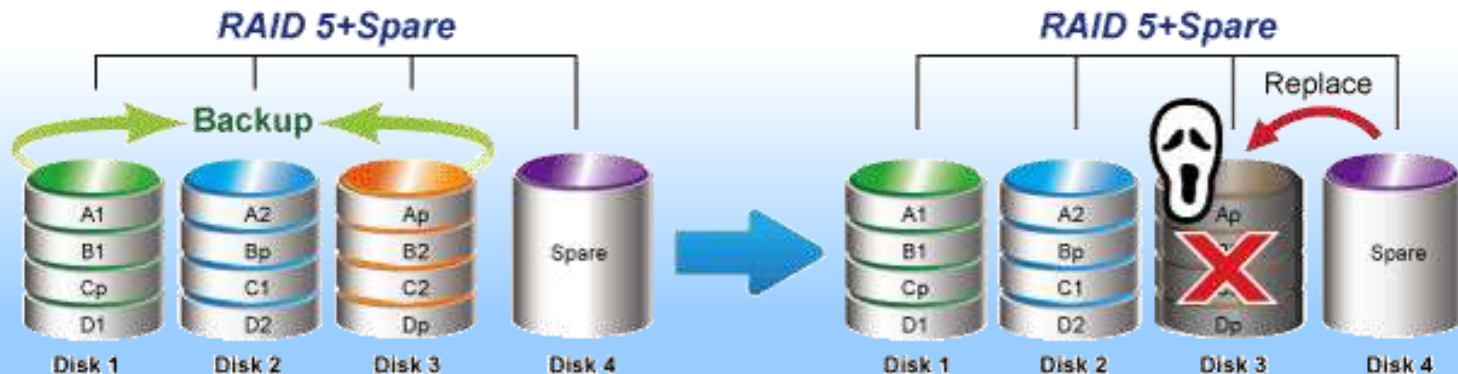

Product Features

➤ Management

- ✓ **Bad Block Scan & Hard drive by S.M.A.R.T.**
- ✓ **Supports NAS and iSCSI / IP-SAN (Storage Area Networks) for database and server virtualization applications**
- ✓ **Built-in FTP server allows users to conveniently transfer files**
- ✓ **Supports up to 2048 user accounts with individual access rights**
- ✓ **Allows the administrator to allocate the amount of available disk space to individual users**
- ✓ **Provides password protected data access to all users**
- ✓ **Instant Alert via Email, Buzzer, Trap, Web Reminder**
- ✓ **Linux based Samba OS provides EXT3 file system for securing data storage**

➤ Data Backup

- ✓ **Supports RAID 0, 1, 5, 6, 10 and JBOD**
- ✓ **SmartSync (NAS-to-NAS) backup for automatic client backup**
- ✓ **Snapshot for instant backup and restoration**
- ✓ **WebDAV enables viewing, adding, or deleting files from the web**

Product Features – **RAID**

◆ Automatic Data Protection by RAID & Hot-Swap

- ✓ The NAS-7410 provides advanced RAID configurations including **RAID 0, 1, 5, 6 and 10** functions.

Rebuilding the Spare HDD Would Replace the Fault HDD