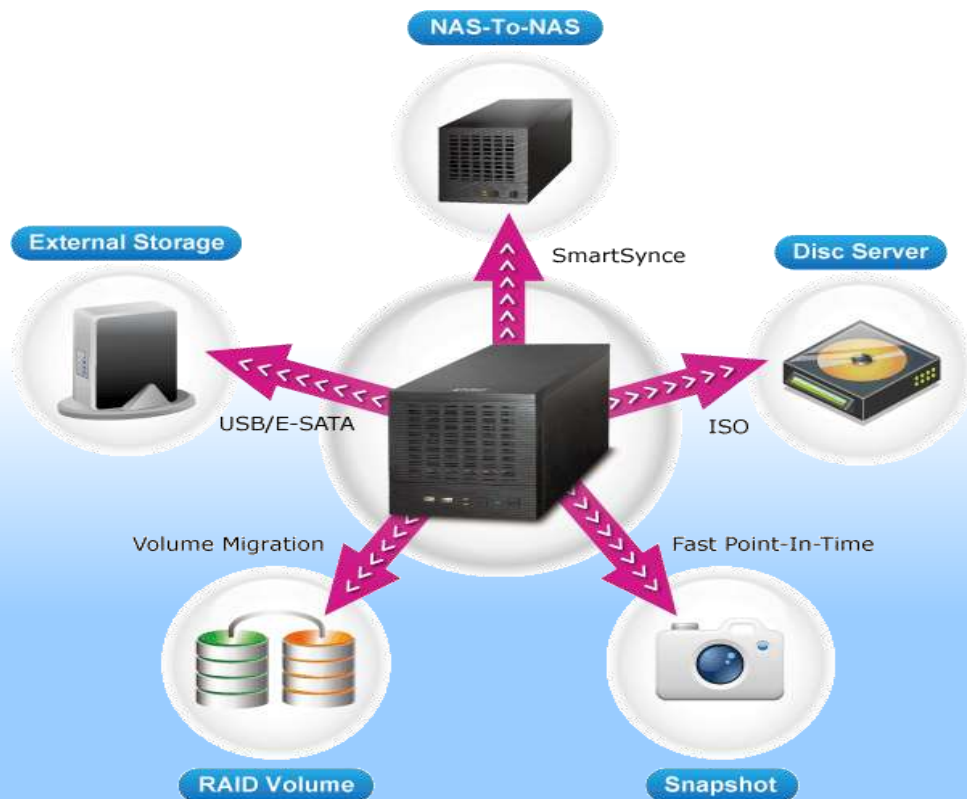

Product Features - *Backup*

◆ All-around of Backup Solutions

The complete and reliable backup solution is the competitive advantage of PLANET NAS-7410.

All-around Backup Solutions