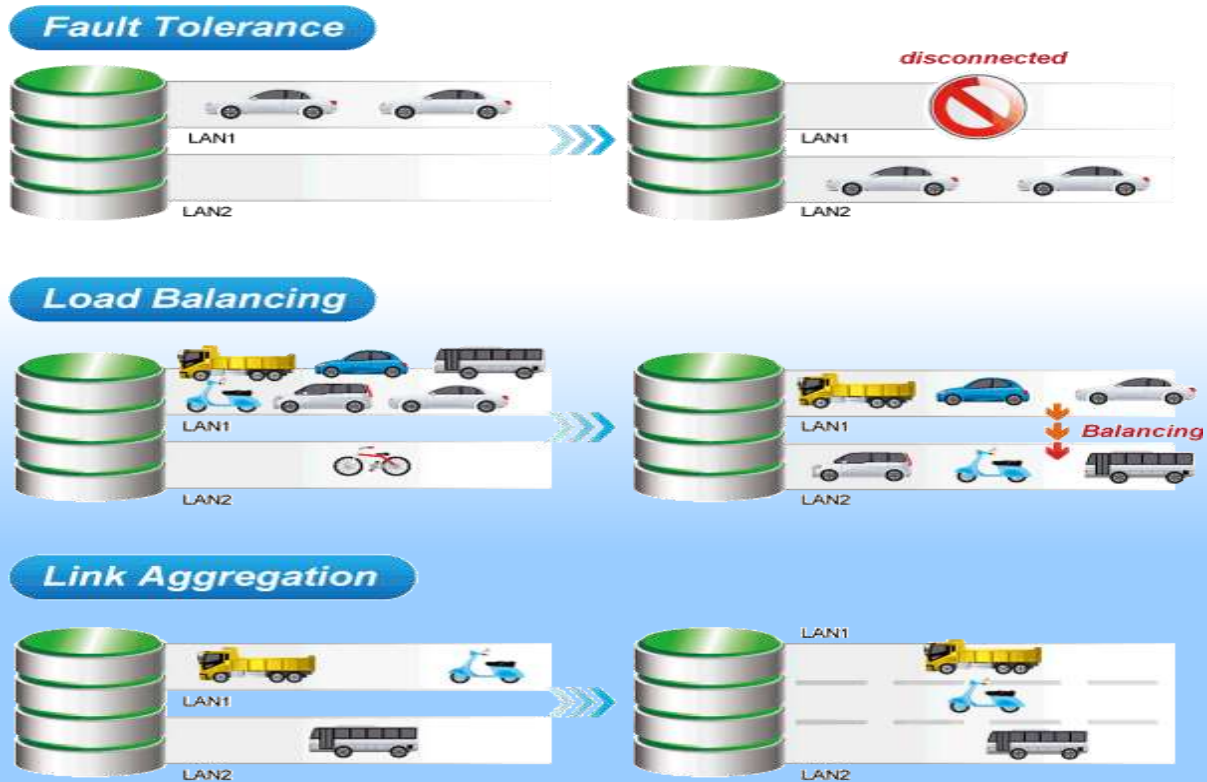

Product Features – Dual Gigabit LAN

◆ Multiple LAN for Better Efficiency

- ✓ The NAS-7410 features multiple functions to support LAN storage for better efficiency. Ex: **Fault Tolerance** / **Load Balancing** / **Link Aggregation**.