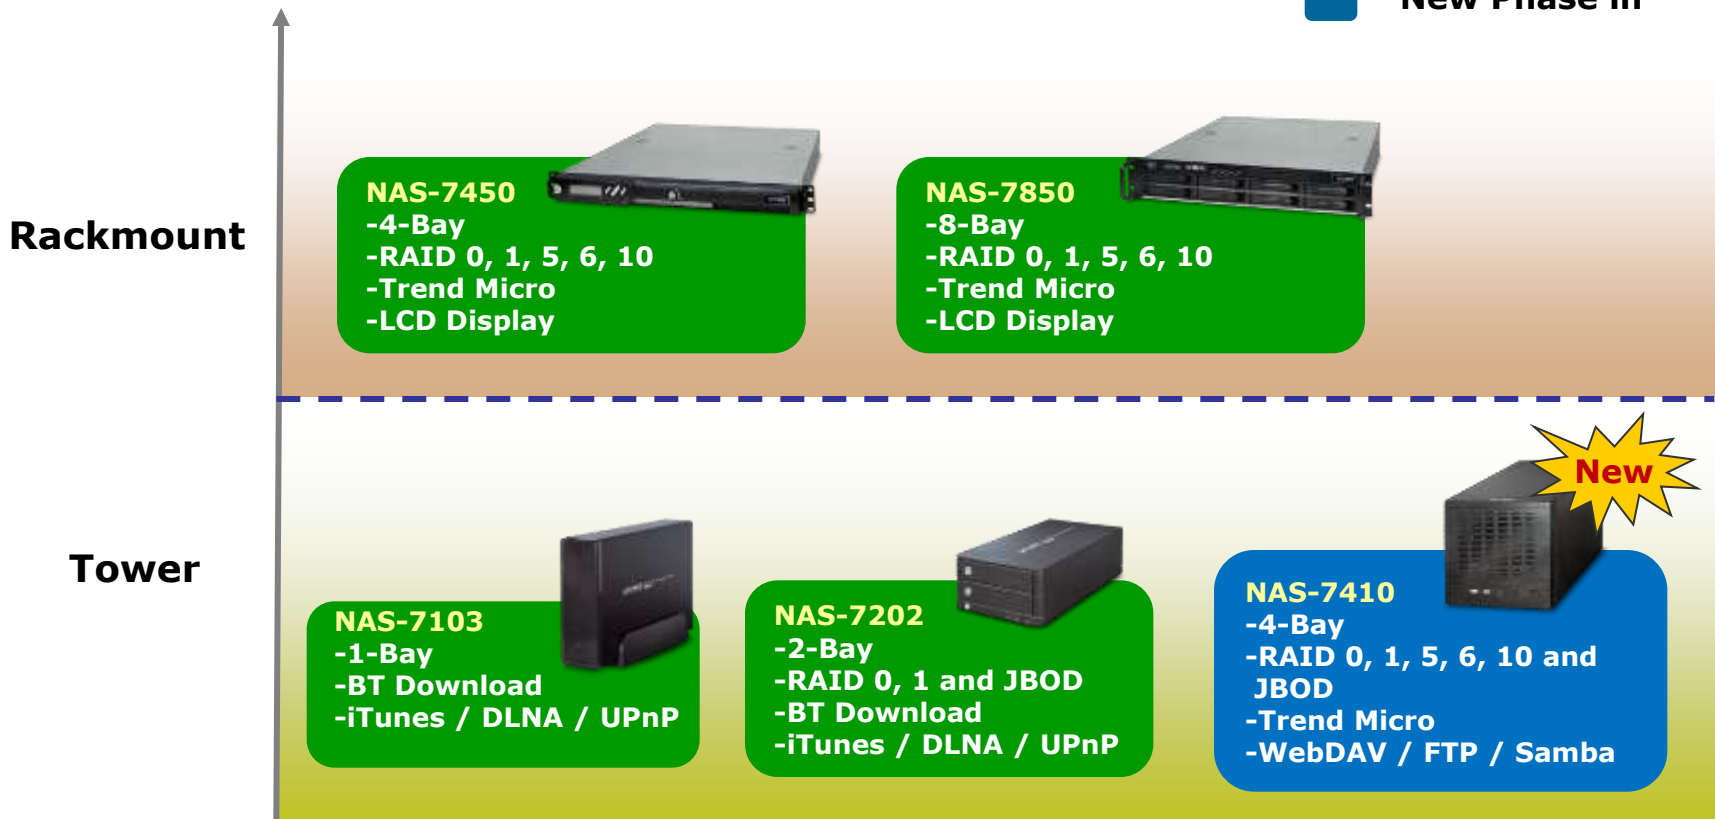

Product Position

- Ongoing
- Planning
- New Phase in

◆ PLANET Network Storage Server Family