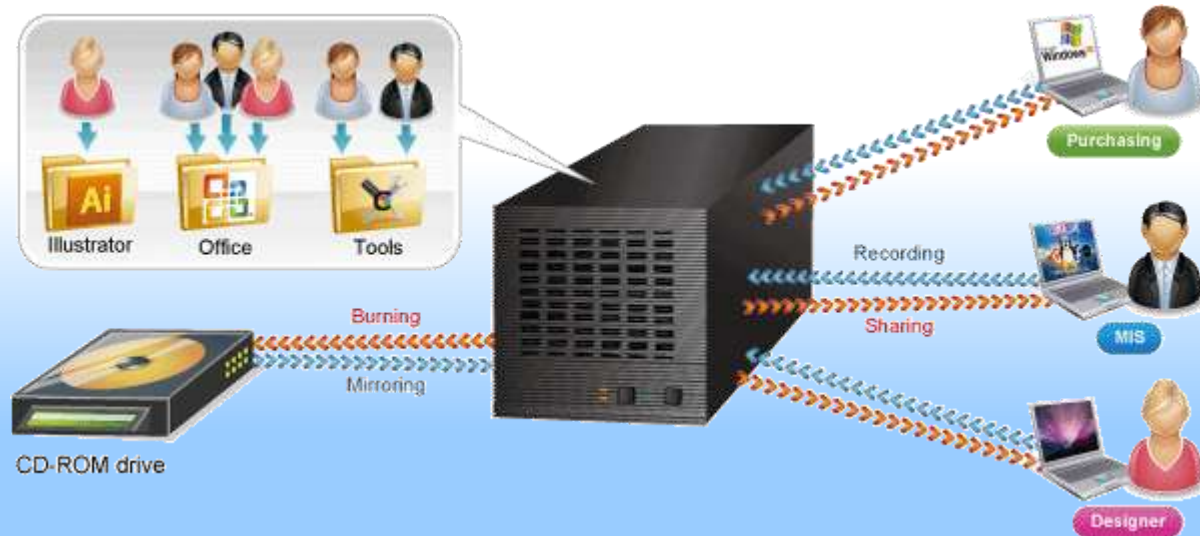

Product Features - *WebDAV*

◆ The Extension of Network Communication by WebDAV

WebDAV is an extension of the HTTP protocol for users to edit and manage documents and files that are stored on servers over the Internet.

Product Features - *Disc Server*

◆ Powerful Disc Images Management and Sharing by Disc Server

Disc Server is our unique technology which is designed for CD/ DVD, Blu-ray disc images creation, burning and data archiving for central management.