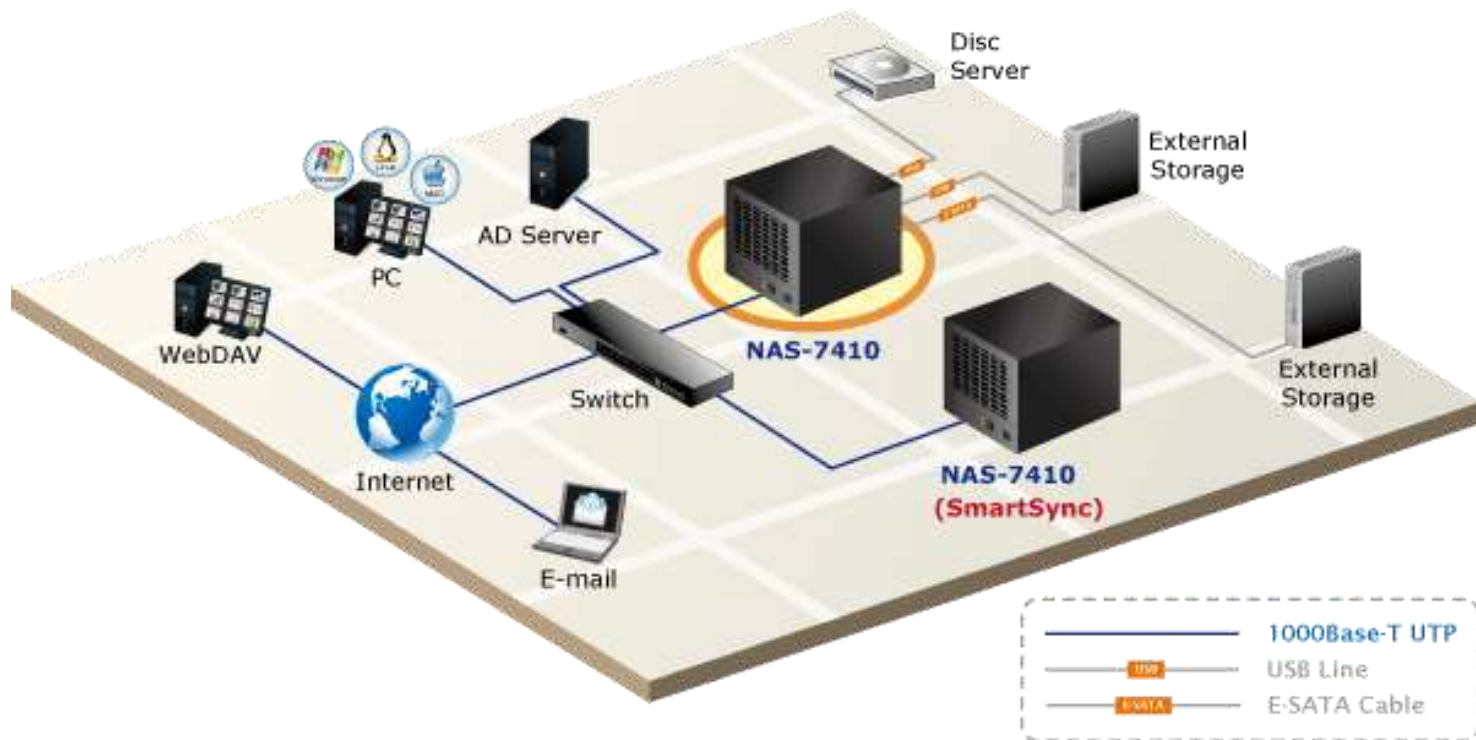

Applications

- **The NAS-7410 provides connectivity to your existing network without requiring extra client access license fees, upgrading or replacing servers. It can be applied to a mixed platform network and offer fault-tolerant, high-performance and high-availability storage service..**