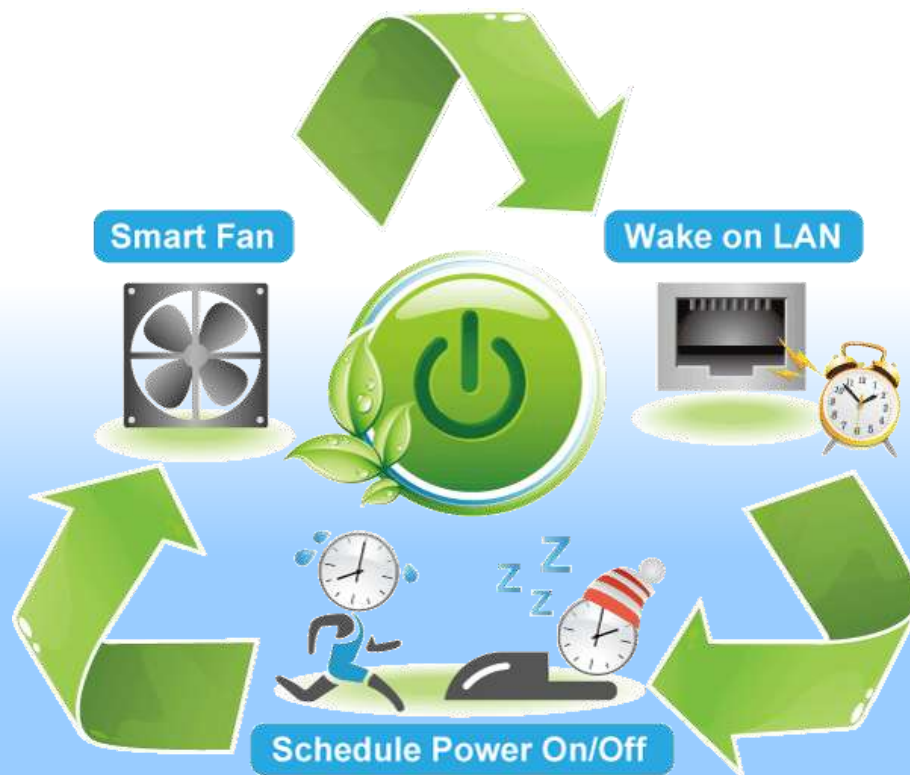

Product Features – *Power saving*

◆ Energy Efficient Design

- ✓ The NAS-7410 features green technologies to protect the environment and save electricity, Smart Fan, Wake on LAN, Schedule power On/Off.