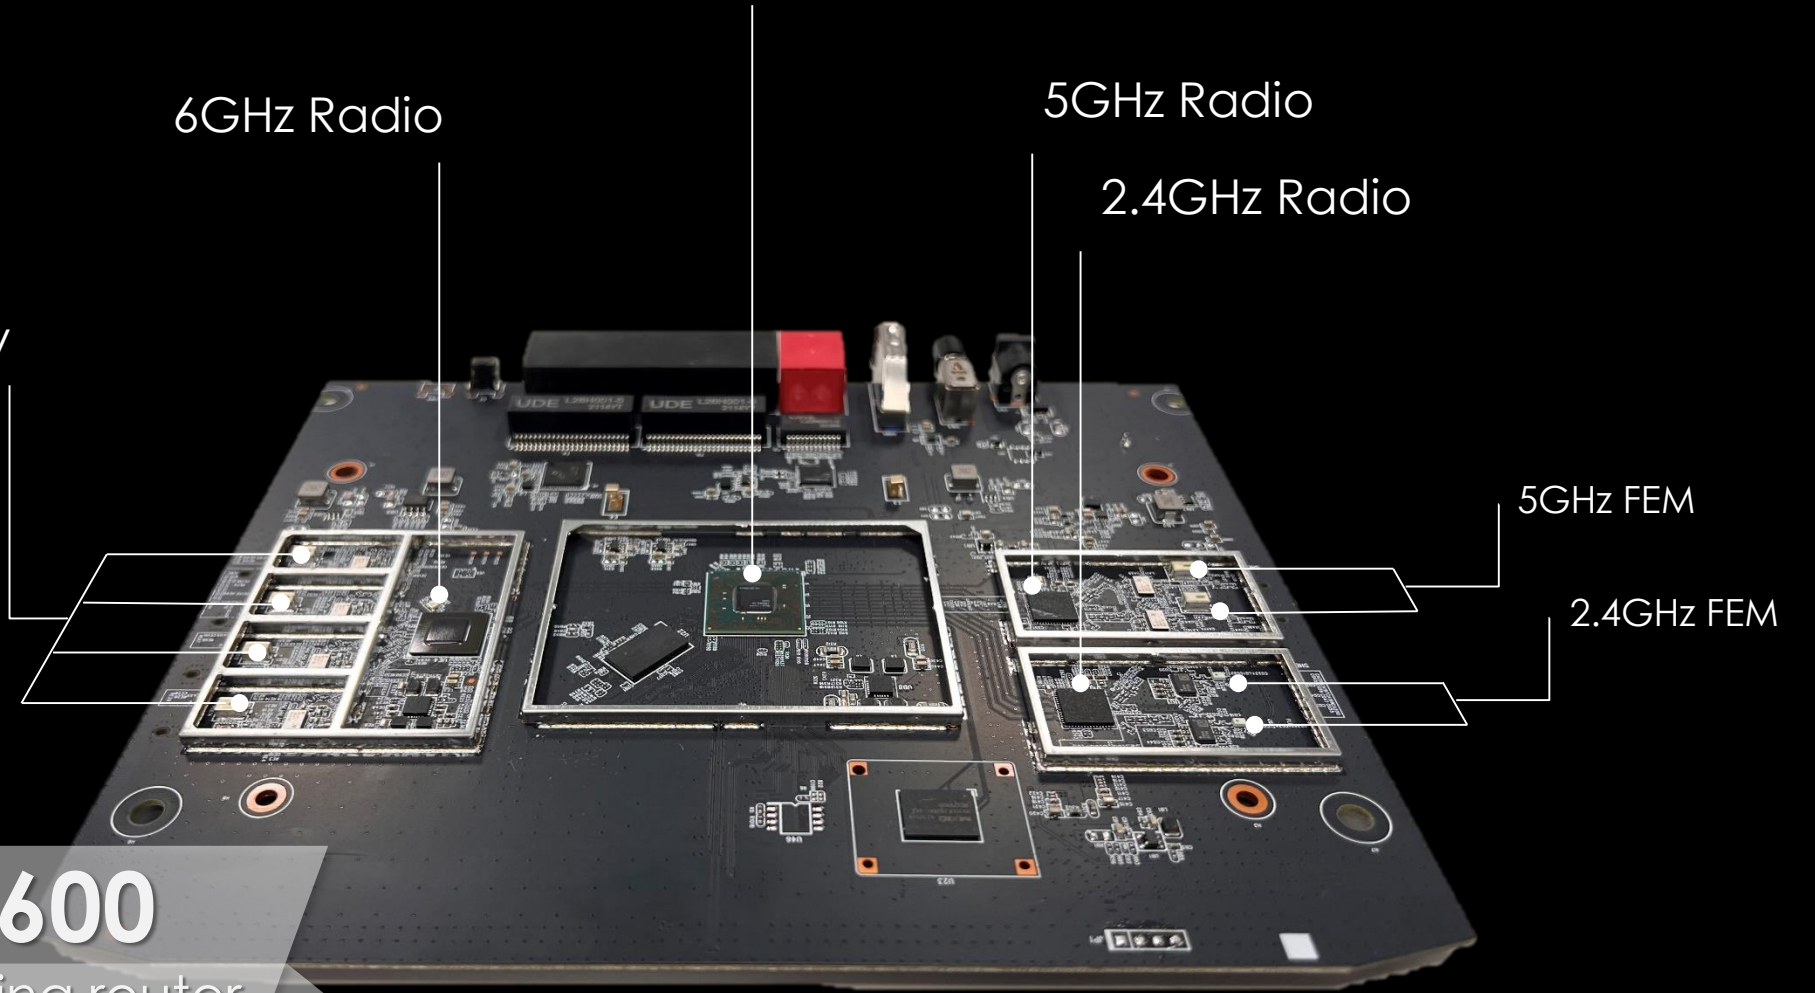

Device will shut down when the temperature hit around 75 degree.

Powerful CPU
Qualcomm 1.8GHz
quad-core

6GHz Radio

5GHz Radio

2.4GHz Radio

FEM

Boosts 6GHz signal
strength and quality

5GHz FEM

2.4GHz FEM

RadiX AXE6600

WiFi 6E Tri-Band Gaming router

Management interface

Web GUI

- Comprehensive features
- Fully control your network
- Connect router wired or wireless, and Login with
 - `http://mrouter.login`
 - `192.168.10.1`

MSI center

- Basic management
- Mystic Light
- MSI First
- Dark/light version

MSI Router app

- Basic management
- Check your network anytime
- Share guest WiFi via QR code

Parental control

- Web and App filters by category
 - Adult
 - Gambling
 - Violence
 - Illegal
 - Malicious
 - Game
- Time schedule
 - Block device traffic on a schedule

Feature overview

- New 6 GHz band: Game on the latest 6 GHz band and enjoy interference-free WiFi with concurrent tri-band transfer speeds up to 6600 Mbps.
- AI QoS: Automatically prioritize gaming packets with AI-enhanced QoS; change preset modes among AI-auto, gaming, streaming, and WFH by simply pressing the dragon shield button or the app.
- Unstoppable gaming: play with an uninterrupted WiFi connection for immersive experiences in online gaming, UHD video streaming, and livestream broadcasting.
- Ultra fast wired speed : Unleash the potential of your next-level network with a 2.5 Gbps WAN/LAN port
- Premium cooling design: Includes heat pipes that ensure the router can sustain high-performance traffic
- Powerful processor: Equipped with a 1.8GHz quad-core processor to fully support WiFi 6 features such as MU-MIMO, OFDMA and beamforming.