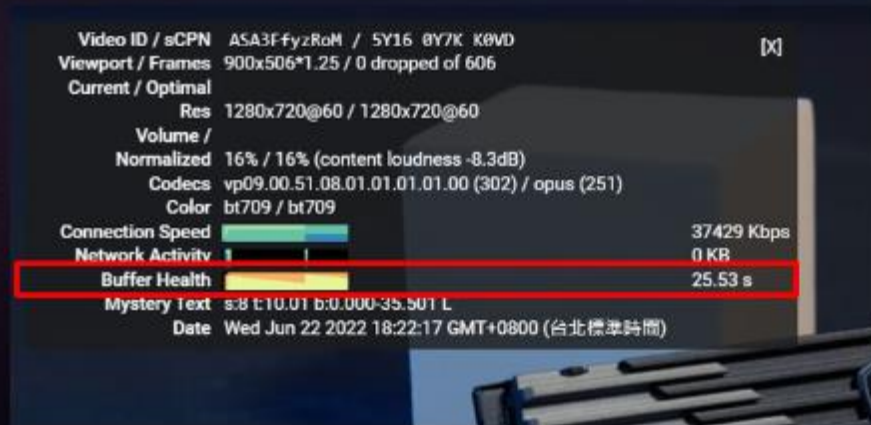

14.8

Avg. Ping

47.3

0 time

Ping >100

32 times

Test result- streaming

YouTube

Recording the video buffer health on PC 1 and PC 3

RadiX AI QoS **VS** **A Brand QoS**

12.9s	Avg. Buffer	2.9s
0 time	Buffer =0	71 times

Test result- WFH

Zoom

Recording Zoom packet loss from PC 2 and PC 3

RadiX AI QoS