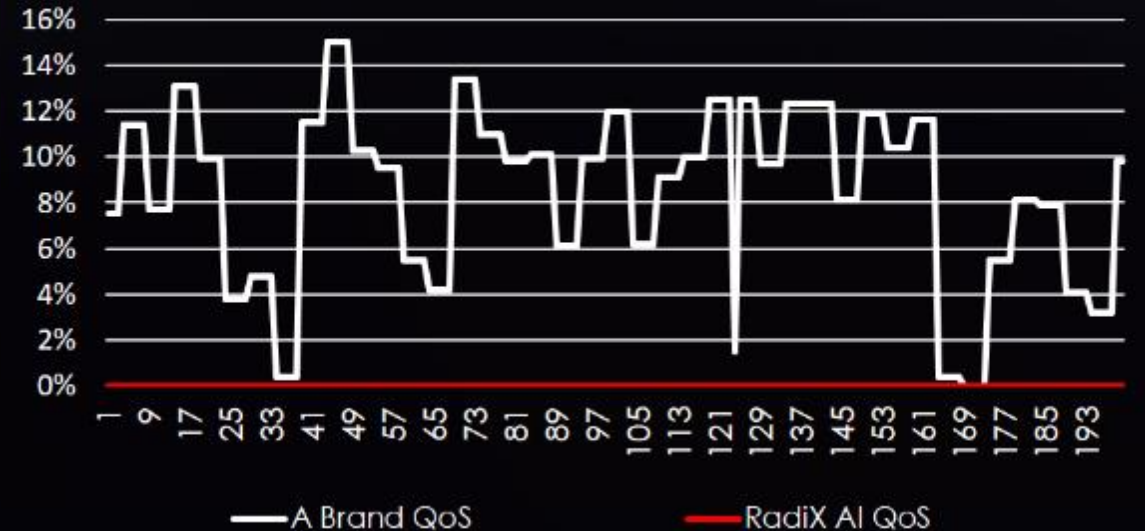

VS

A Brand QoS

0%

Avg. packet loss

4.25%

Zoom Packet loss on PC2

Zoom Packet loss on PC3

Game Accelerator