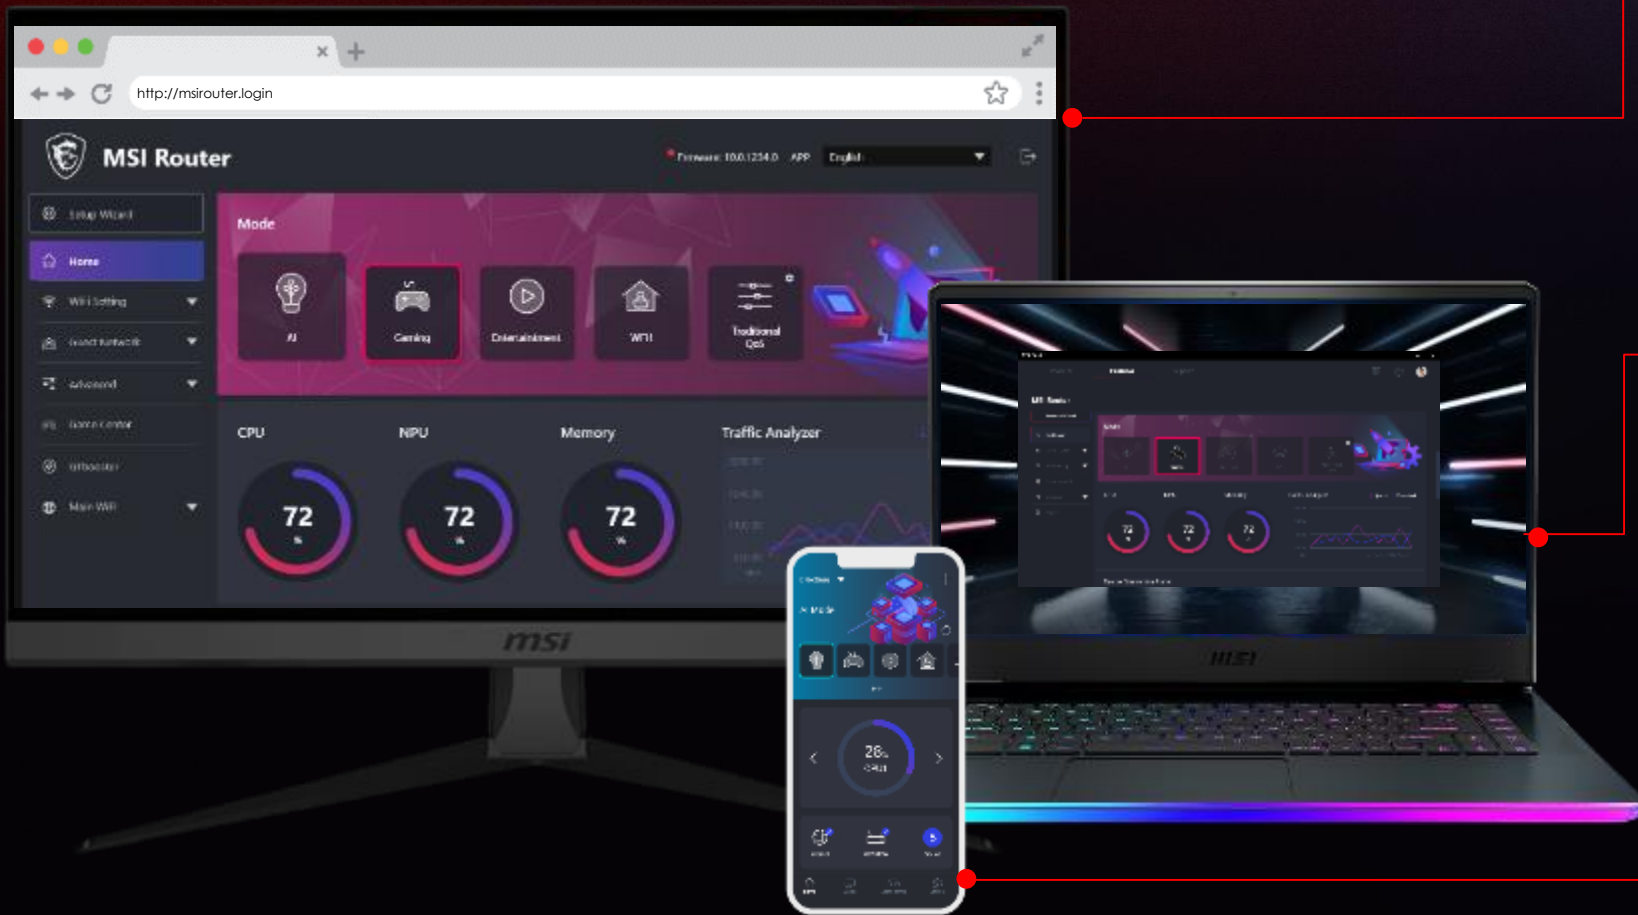

Device will shut down when the temperature hit around 75 degree.

Powerful CPU
Qualcomm 1.8GHz
quad-core

6GHz Radio

5GHz Radio

2.4GHz Radio

FEM

Boosts 6GHz signal
strength and quality

5GHz FEM

2.4GHz FEM

RadiX AXE6600

WiFi 6E Tri-Band Gaming router

Management interface

Web GUI

- Comprehensive features
- Fully control your network
- Connect router wired or wireless, and Login with
 - `http://mrouter.login`
 - `192.168.10.1`

MSI center

- Basic management
- Mystic Light
- MSI First
- Dark/light version

MSI Router app

- Basic management
- Check your network anytime
- Share guest WiFi via QR code

Parental control

- Web and App filters by category
 - Adult
 - Gambling
 - Violence
 - Illegal
 - Malicious
 - Game
- Time schedule
 - Block device traffic on a schedule