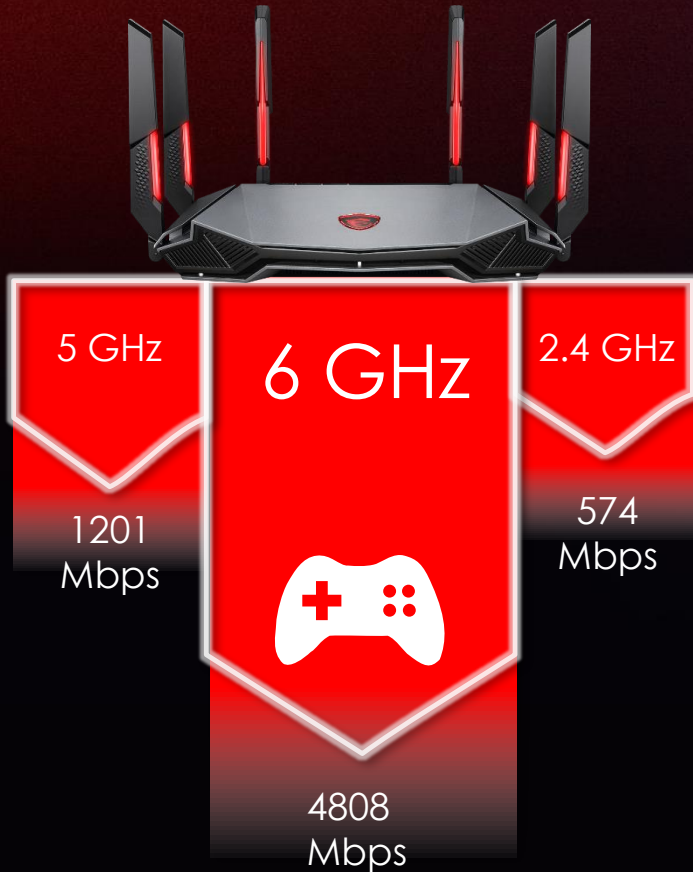

Ultra fast tri-band boosts speed up to 6600 Mbps

5.5X faster speed

6GHz AX

4x4(Tx/Rx) 1024/256-QAM 20/40/80/160MHz, Up to 4804 Mbps

5GHz AX

2x2(Tx/Rx) 1024/256-QAM 20/40/80MHz, Up to 1201 Mbps

2.4GHz AX

2x2(Tx/Rx) 1024/256-QAM 20/40MHz, up to 574Mbps