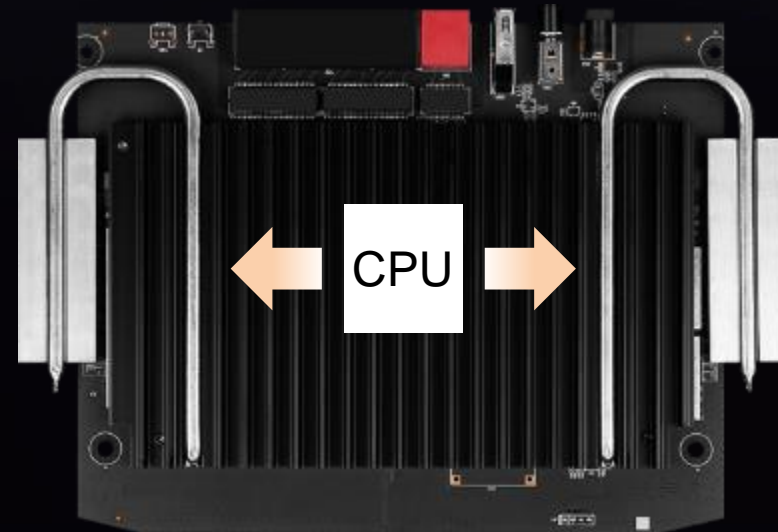

Premium cooling

Newer generations of WiFi chips have increased operating temperatures compared to older ones.

MSI places high importance on heat management and have become masters of thermal design in the high-performance PC industry. Leveraging experience from developing graphics cards and laptop, MSI is the first company to put heat pipes in a router.

Additionally, heatsinks keep the device cooler while under heavy loads, thus improving reliability.

Graphene coating
Heatsink

Heat pipes