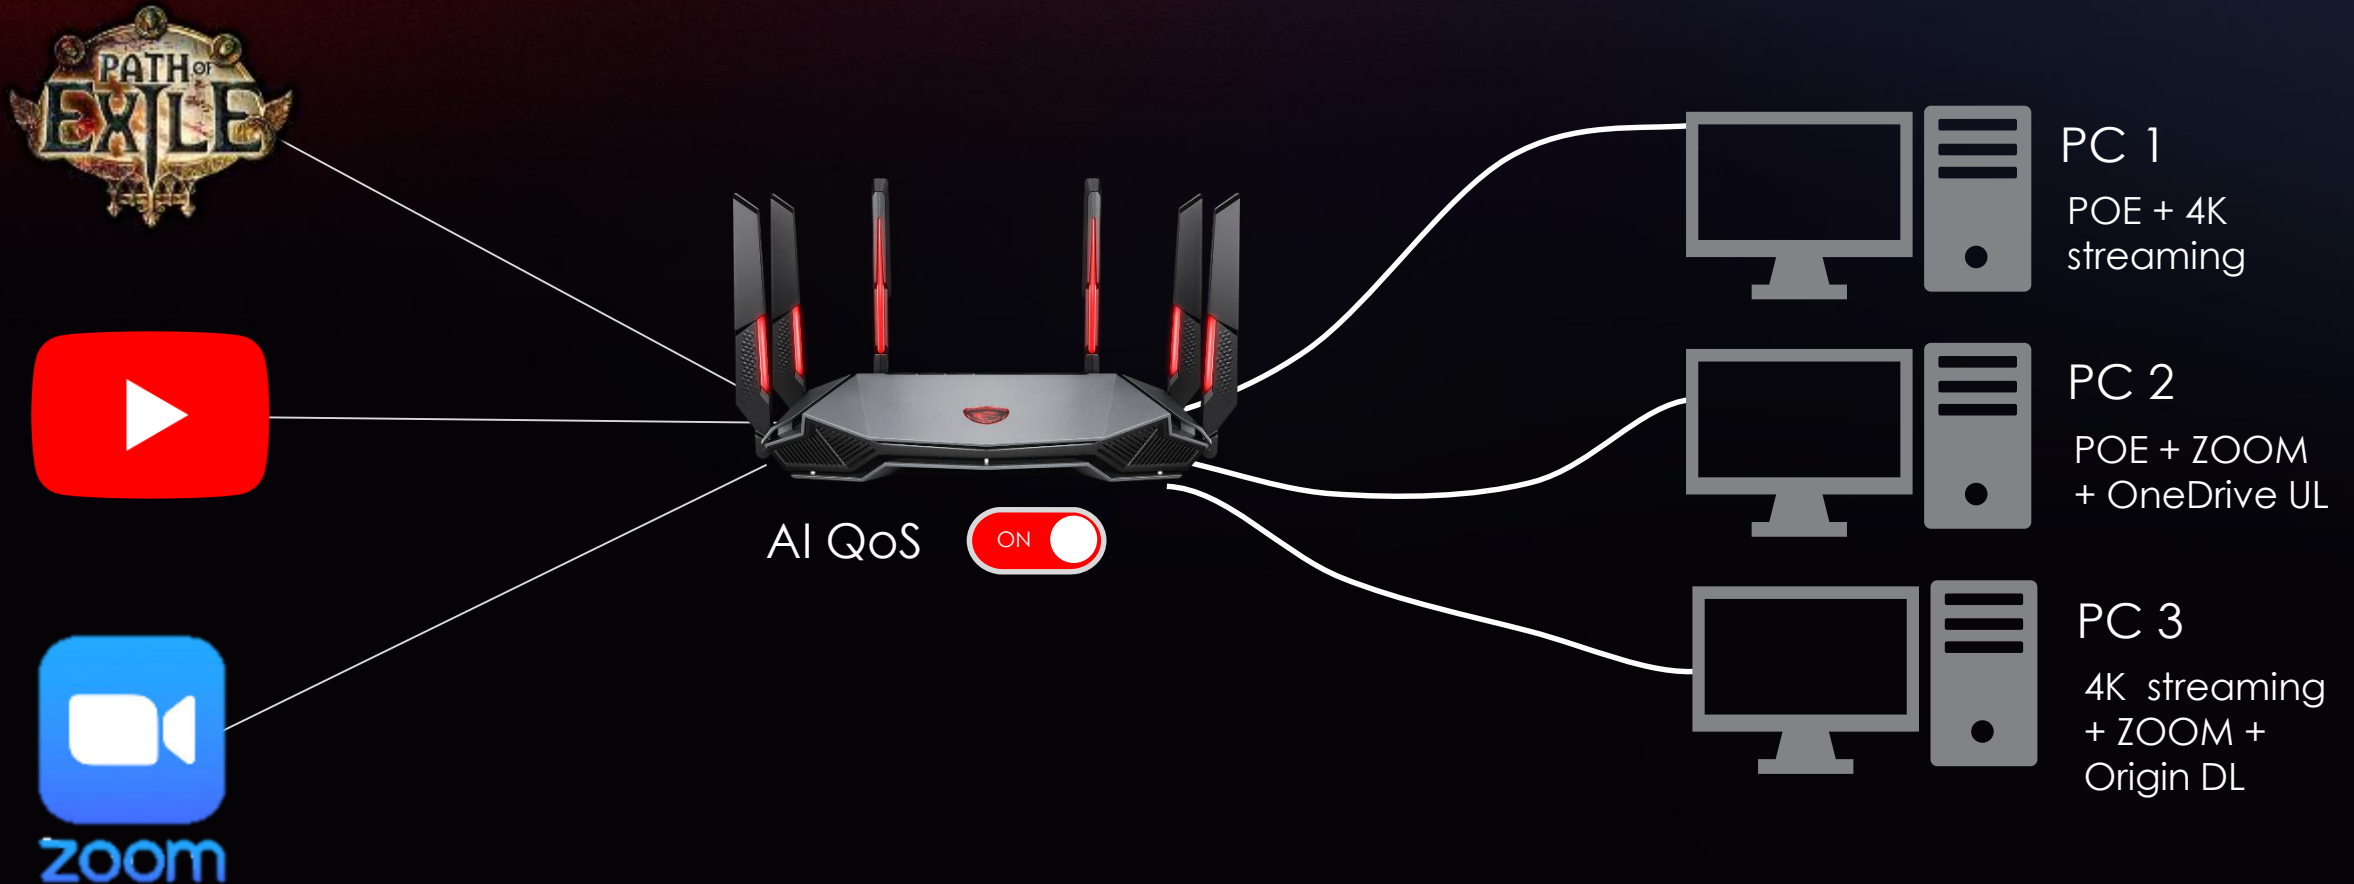

AI QoS

Traditional QoS

Bandwidth Limiter

Traditional QoS

Traditional QoS provides adequate inbound and outbound bandwidth for both wired and wireless connections for prioritized applications and tasks by means of user-defined parameters.

AI QoS-WFH

AI QoS- AI auto

Optimize the online experience for all users with a built-in AI engine that automatically manages network traffic.

Test Setup

- Router is connected to several client devices
- Client devices run applications to consume all bandwidth