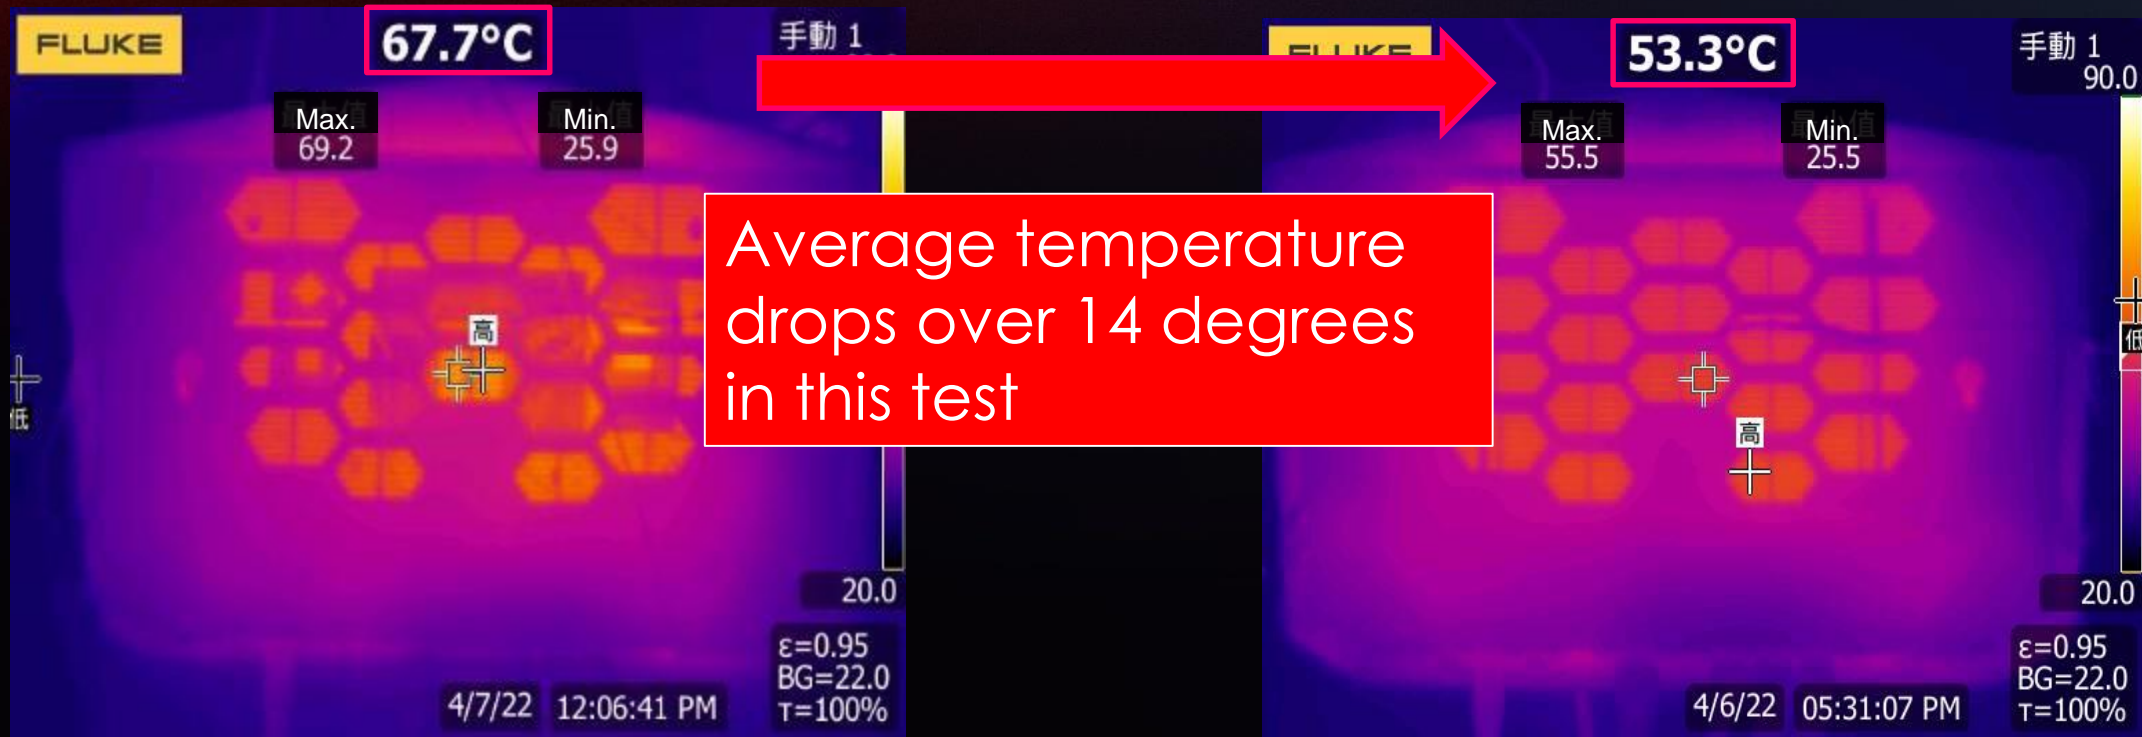

Device will shut down when the temperature hit around 75 degree.

Powerful CPU
Qualcomm 1.8GHz
quad-core

6GHz Radio

5GHz Radio

2.4GHz Radio

FEM

Boosts 6GHz signal
strength and quality

5GHz FEM