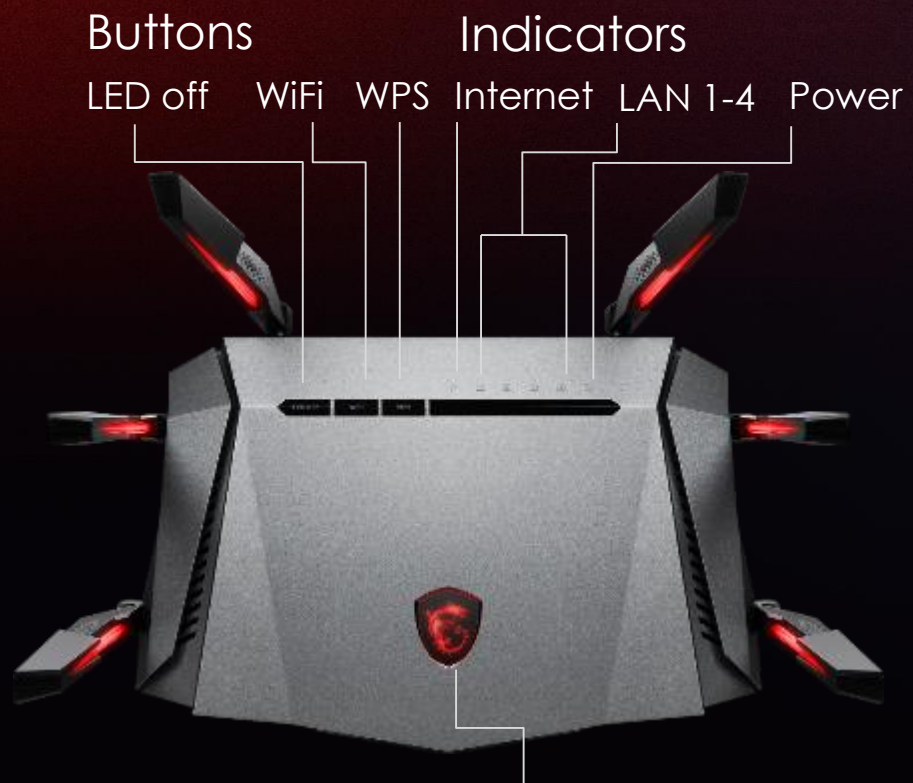

Product overview