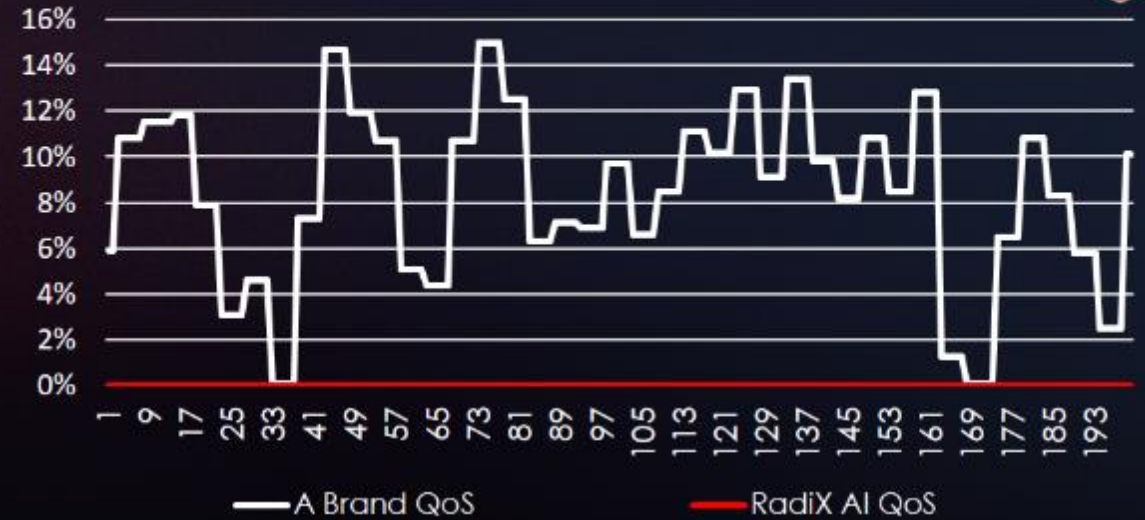

VS

A Brand QoS

0%

Avg. packet loss

4.25%

Zoom Packet loss on PC2

Zoom Packet loss on PC3

Game Accelerator