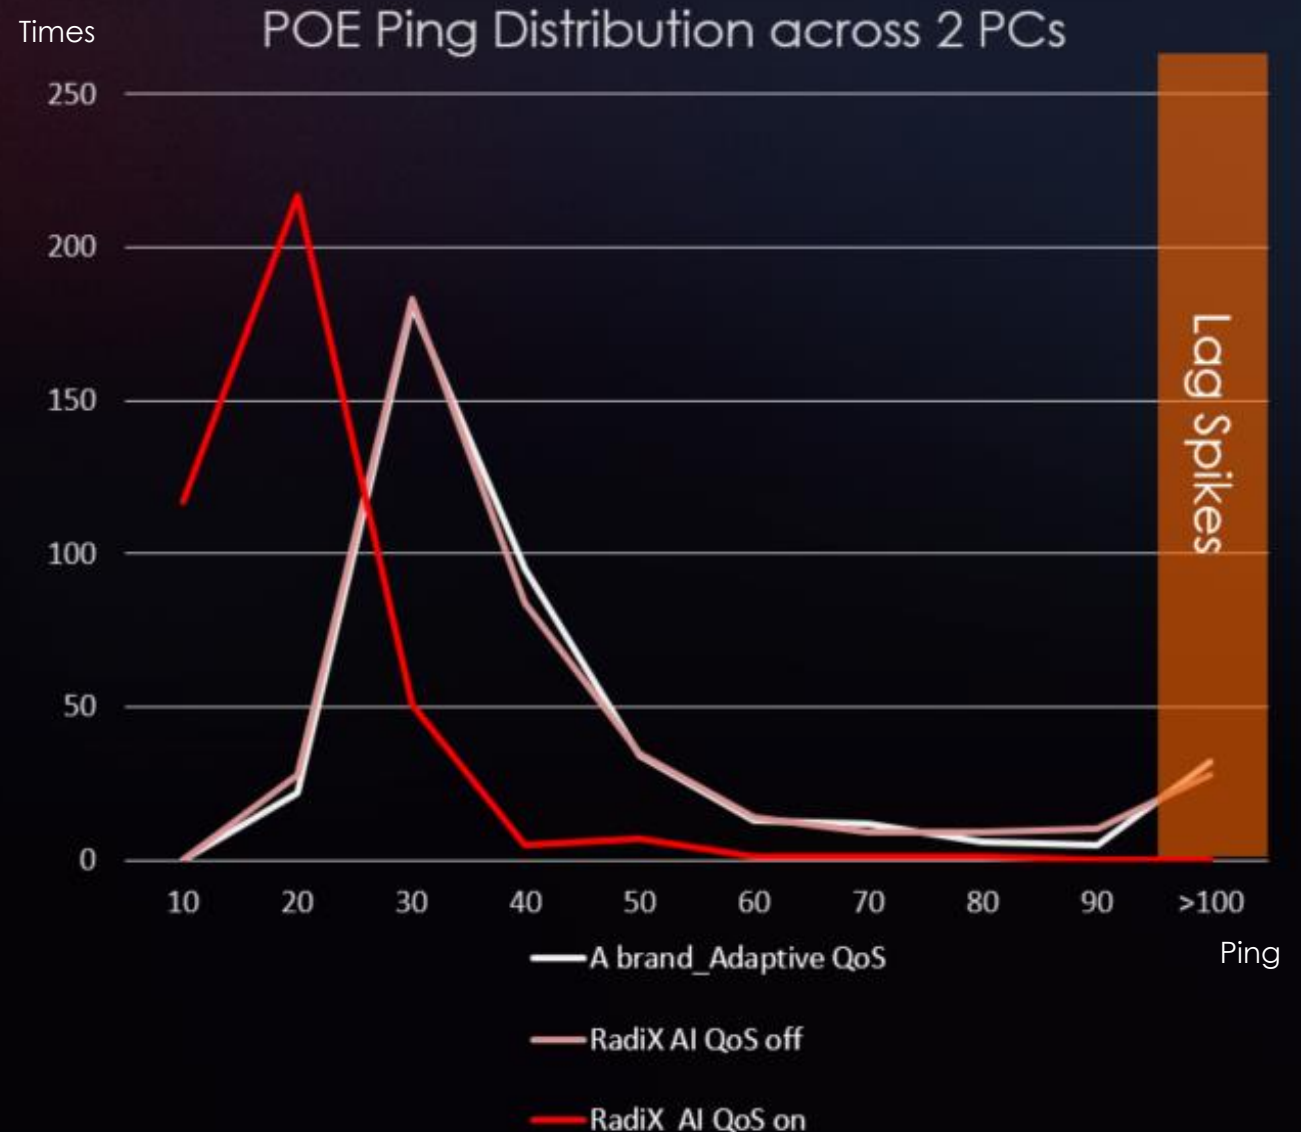

14.8

Avg. Ping

47.3

0 time

Ping >100

32 times

Test result- streaming

YouTube