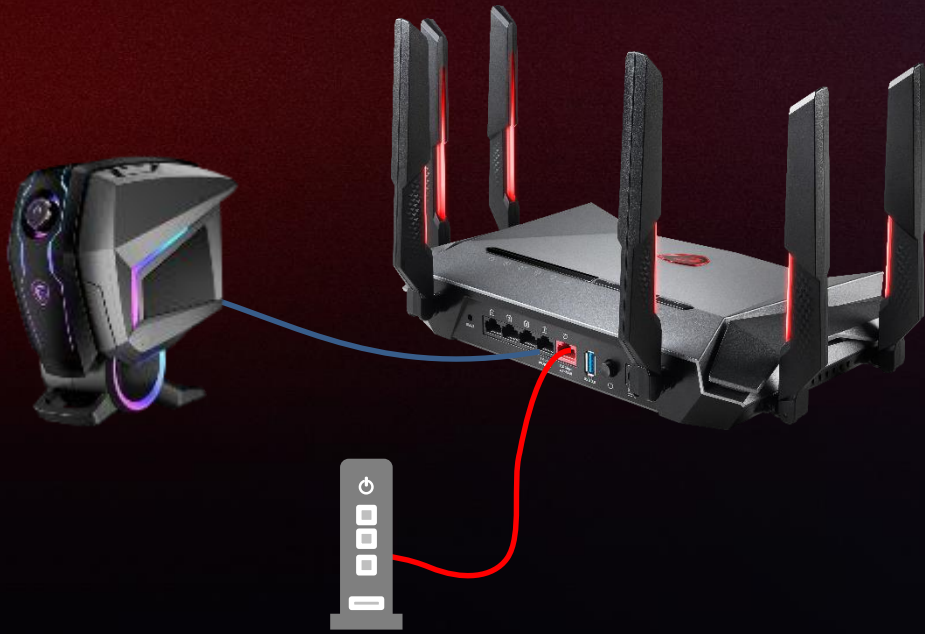

Gigabit LAN Port

2.5 Gigabit
WAN Port

Gigabit LAN

Gigabit
WAN Port

2.5 Gigabit
LAN Port

Reconfigure the 2.5 Gigabit Port as a LAN Port to adapt to your network.

Next-gen entertainment

- Enjoy VR/AR entertainment
- Keep network latency on single digits millisecond, no lag, no motion sickness