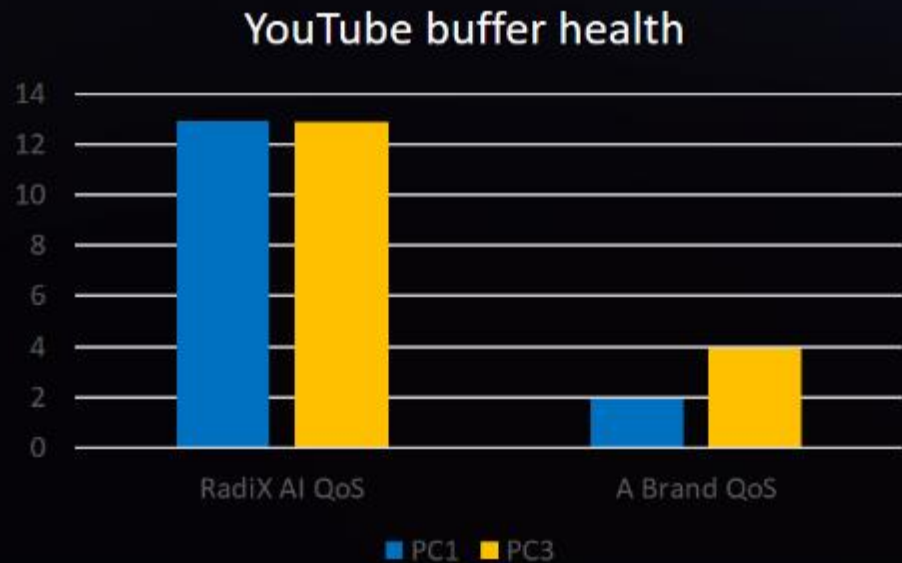

Test result- gaming

Path of Exile (POE)
Recording the ping value from PC 1 and PC 2

RadiX AI QoS

VS

A Brand QoS

73

Max. Ping

671

14.8

Avg. Ping

47.3

0 time

Ping >100

32 times

Test result- streaming

YouTube

Recording the video buffer health on PC 1 and PC 3

RadiX AI QoS **VS** **A Brand QoS**

12.9s	Avg. Buffer	2.9s
0 time	Buffer =0	71 times

Test result- WFH

Zoom

Recording Zoom packet loss from PC 2 and PC 3

RadiX AI QoS