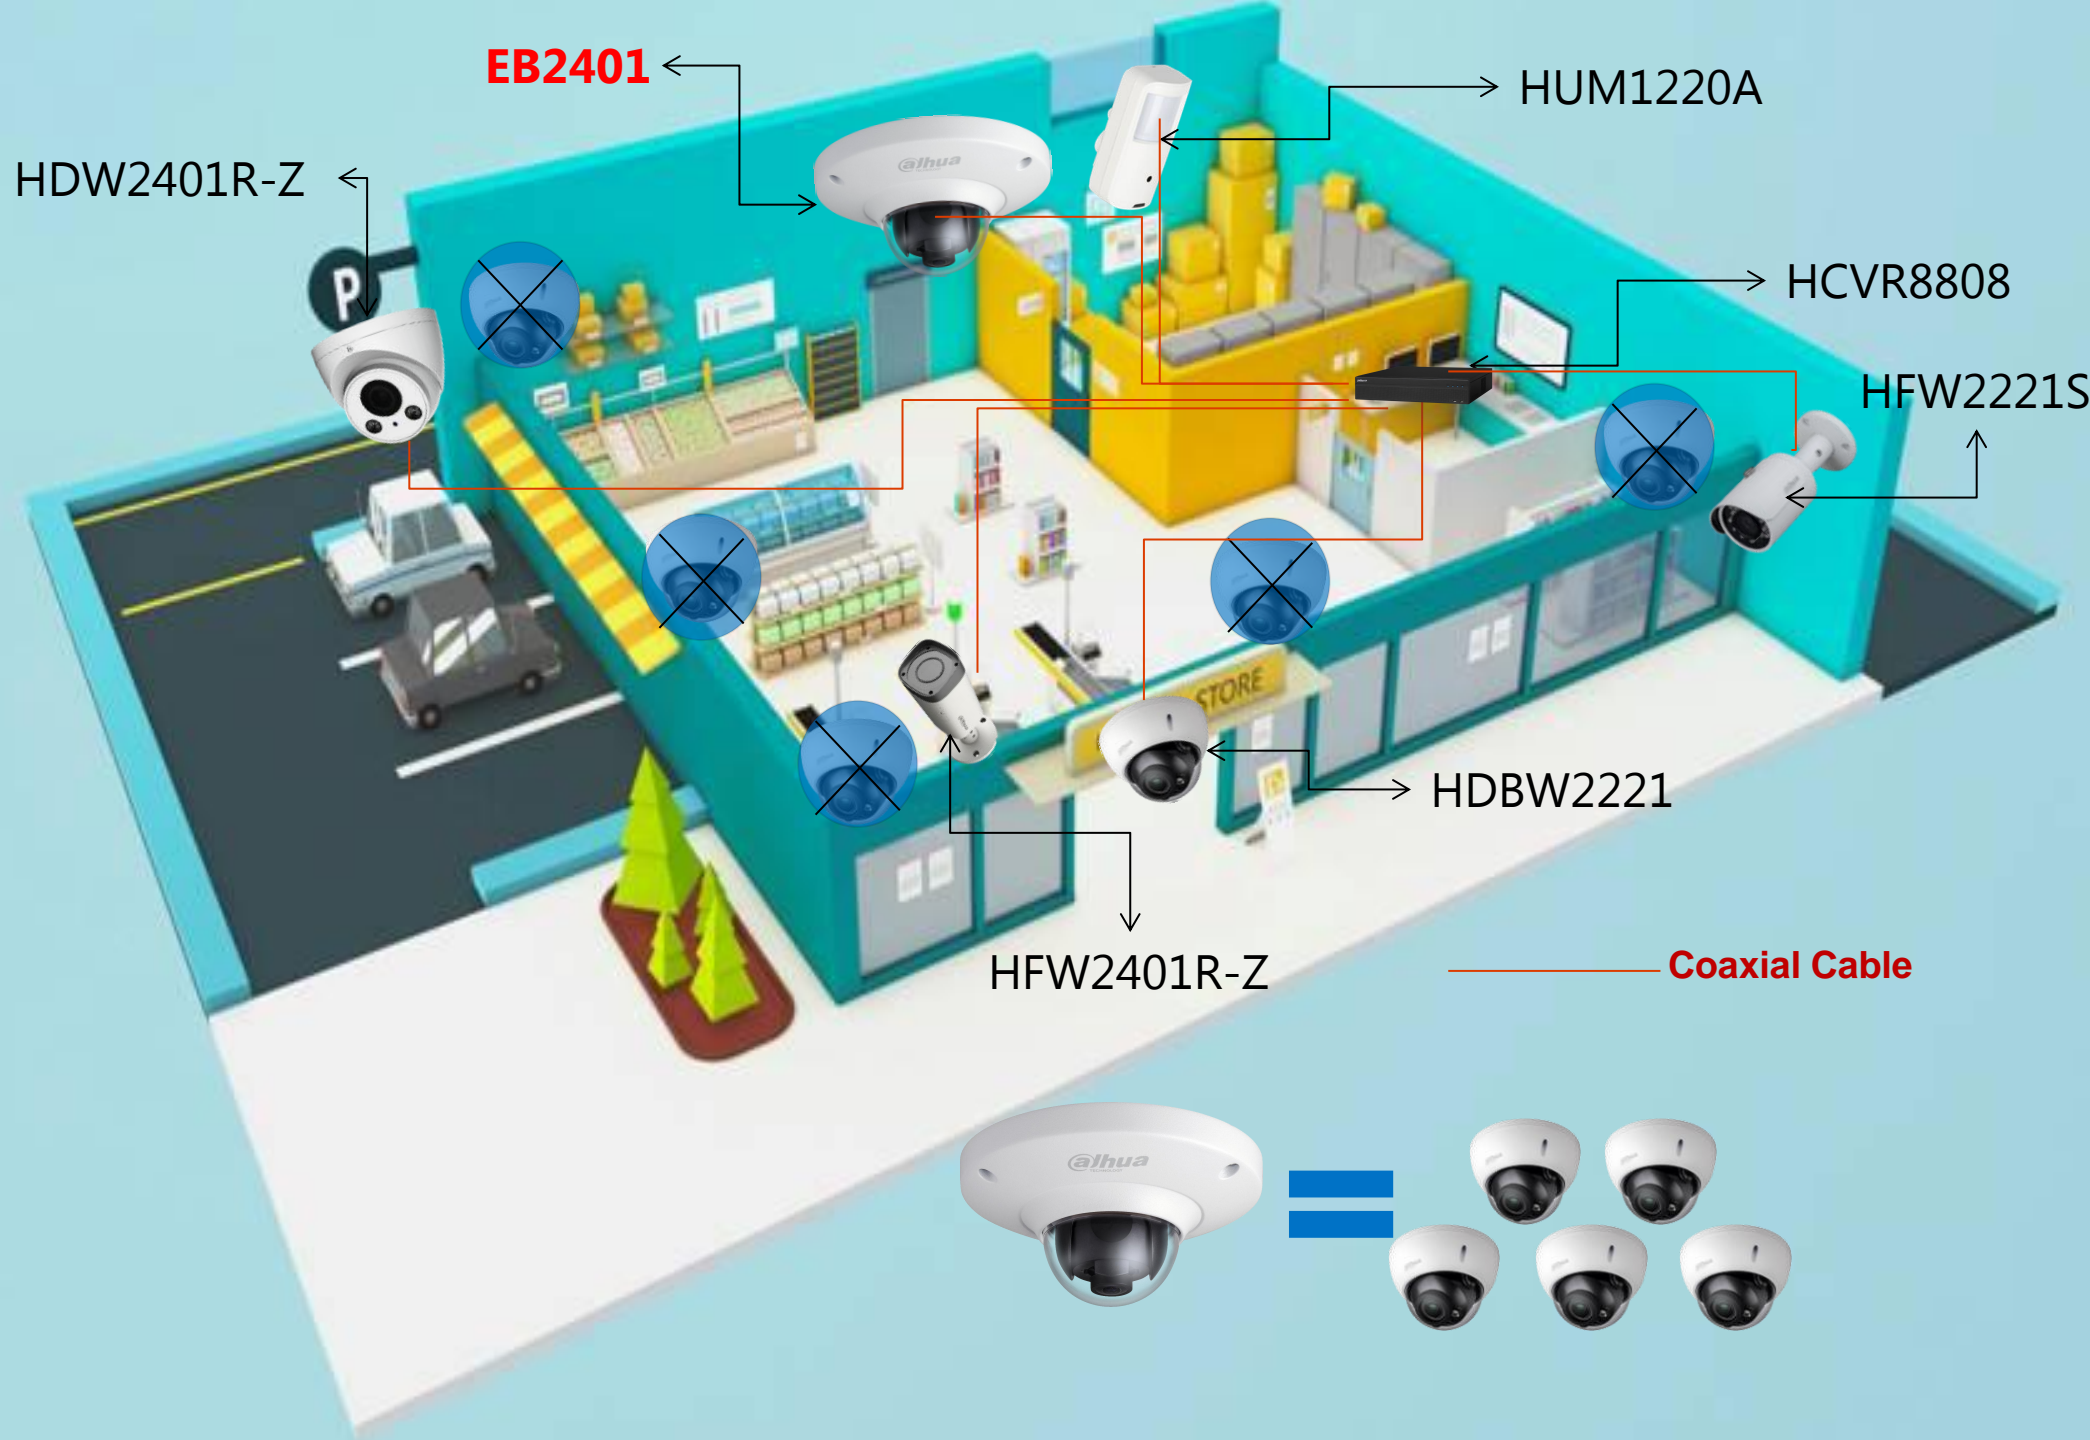

Application- Retail solution

What can I do

- 1、 Prevent theft
- 2、 Provide evidence
- 3、 Solve the disputes between customers and cashiers
- 4、 Deter unscrupulous people.
- 5、 Obtain the situation of the store for the manager