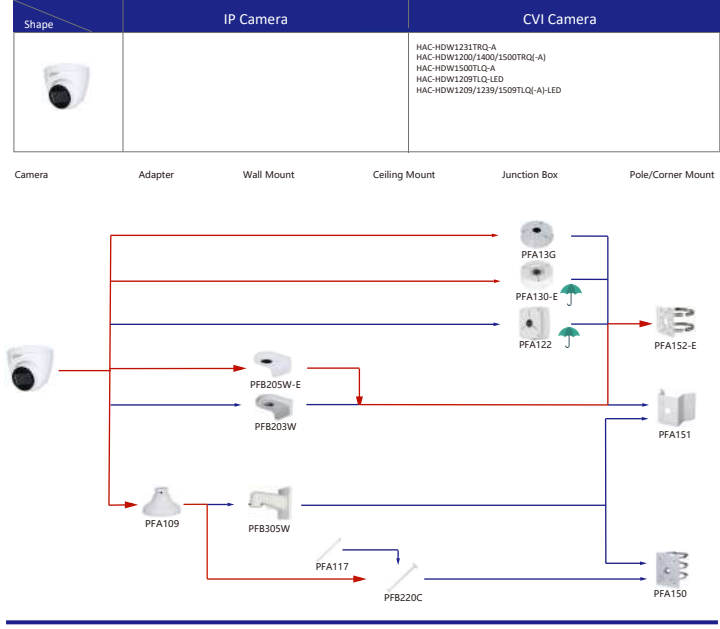

Selection of IP&CVI Eyeball Camera