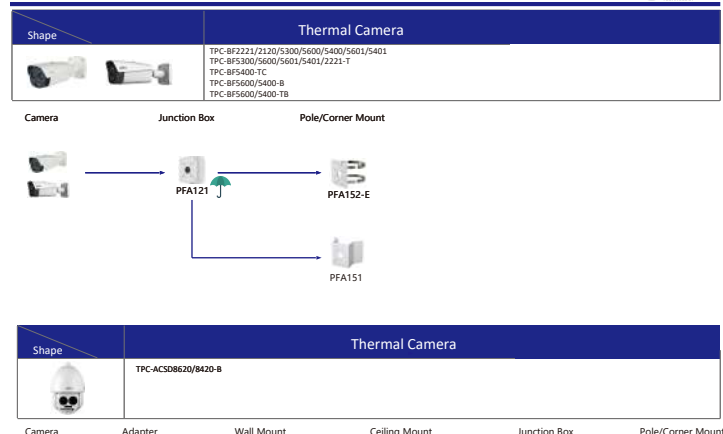

Selection of Thermal Camera