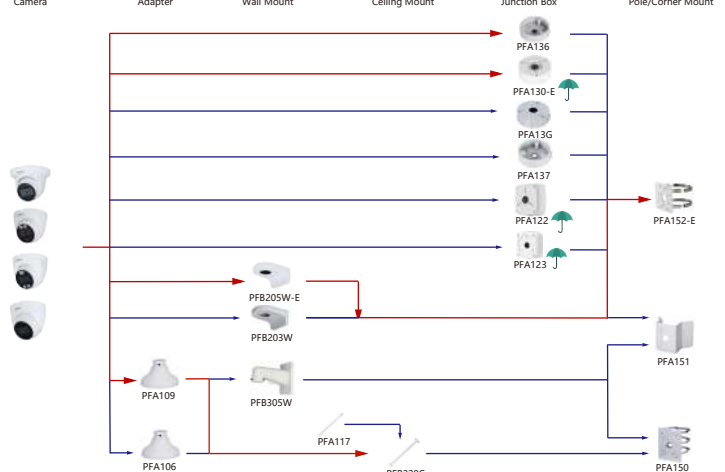

Orange font-----Special accessories
Red font-----Recommended
Special installation
Included in package, no need order
IP66

Selection of IP&CVI Eyeball Camera

| Shape | IP Camera | CVI Camera |
|-------|---------------------------------------|---|
| | IPC-HDW4120/4220/4221/4231/4421/4431M | HAC-HDW1100/1200/1220/1400/2221/2231/2401/2241/2501/1230/1500/1800M HAC-T2441/21 |

| Shape | IP Camera | CVI Camera |
|-------|---|---|
| | IPC-HDW2230/2431/2831/2531/2231T-AS-S2 IPC-HDW2239/2439T-AS-LED-S2 | HAC-ME1100/1200/2221/1500/1200E HAC-ME1200/1500E-LED |

Selection of IP&CVI Eyeball Camera

| Shape | IP Camera | CVI Camera |
|-------|-----------|---|
| | | HAC-HDW1100/1220/1400/1200R HAC-T1441/51 |

| Shape | IP Camera | CVI Camera |
|-------|-----------|---|
| | | HAC-HDW2501/2241TLMQ-A HAC-HDW1200/1400/1500/1231TLMQ(-A)-LED HAC-HDW1400/1200/1500TQ(-A) HAC-HDW2501TQ-A HAC-HDW1200TLMQ-A-POC |

Selection of IP&CVI Eyeball Camera

Selection of IP&CVI Eyeball Camera

Selection of IP&CVI Eyeball Camera

Selection of IP&CVI Eyeball Camera

Selection of PTZ Camera

| Shape | IP PTZ Camera | CVI PTZ Camera |
|--------|--|--|
| | SD60131/60225/60230/60430U-HNI SD60130/60220/60220/60230F-HNI SD65F230F-HNI SD65F233XA-HNR SD6AE230F-HNI SD6AE245/530U-HNI SD6AE240/830U-HNI SD60230U-HNI-SL (Stainless steel cameras are not recommended to use universal brackets) | SD6AL240-HNI SD6AL230F-HNI SD6AL245U-HNI SD6AL245U-HNI-IR SD6AL230V-HNI SD6AL445/233/245XA-HNR SD6AL445/233XA-HNR-IR |
| Camera | Adapter | Wall Mount |