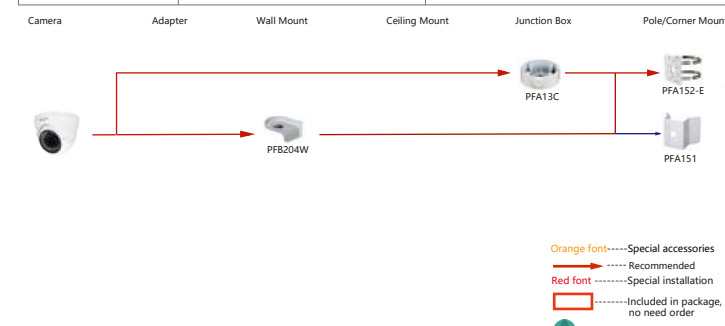

Shape	IP Camera	CVI Camera
		HAC-HDW1100/1200/1220/1400R-VF