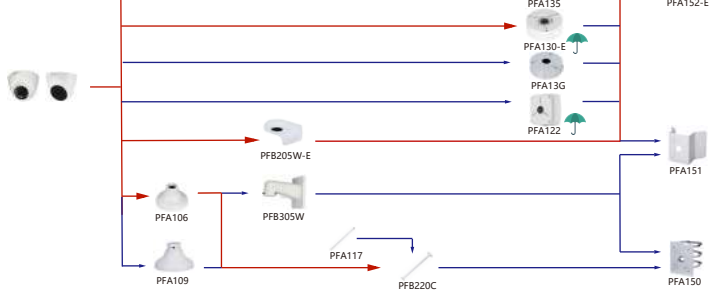

Selection of IP&CVI Eyeball Camera

Shape	IP Camera	CVI Camera
		HAC-HDW1100/1220/1400/1200R HAC-T1441/51