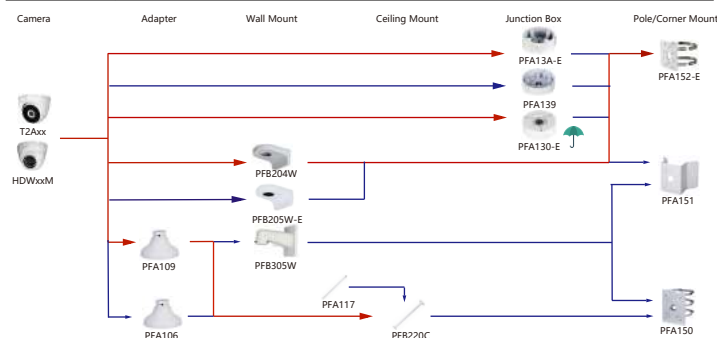

| Shape | IP Camera | CVI Camera |
|-------|-----------------------------|---|
| | IPC-T1820/40 IPC-T1820-L | HAC-HDW1200/1230/1500/1220SL HAC-HDW1509/1409T(-A)-LED HAC-HDW1800T(-A) |

Selection of IP&CVI Eyeball Camera

| Shape | IP Camera | CVI Camera |
|-------|--|-------------------|
| | IPC-HDW1020/1120/1220/1320/1420/1230/1531/4315 | HAC-HDW2221/22315 |

| Shape | IP Camera | CVI Camera |
|-------|-----------|--------------------------------|
| | | HAC-HDW1100/1200/1220/1400R-VF |

Orange font-----Special accessories
Red font-----Recommended
Special installation
Included in package, no need order
IP66

Selection of IP&CVI Eyeball Camera

| Shape | IP Camera | CVI Camera |
|-------|---------------------------------------|---|
| | IPC-HDW4120/4220/4221/4231/4421/4431M | HAC-HDW1100/1200/1220/1400/2221/2231/2401/2241/2501/1230/1500/1800M HAC-T2441/21 |