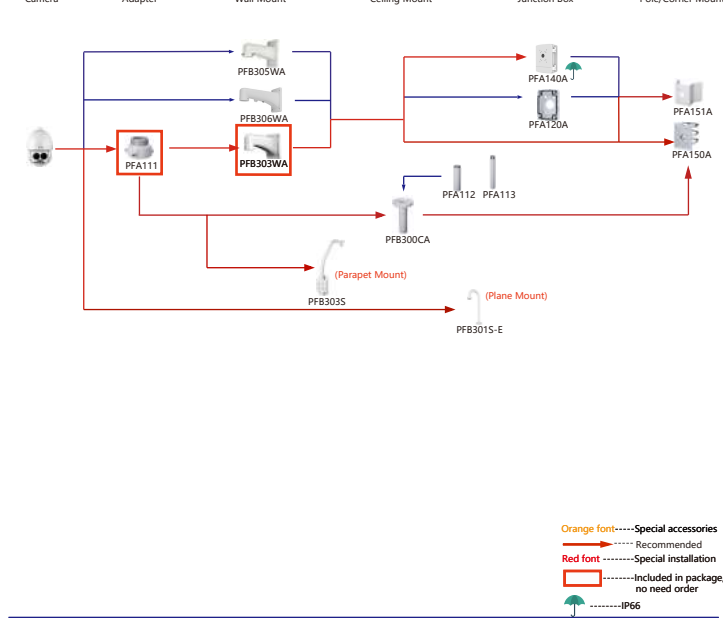

Selection of Thermal Camera