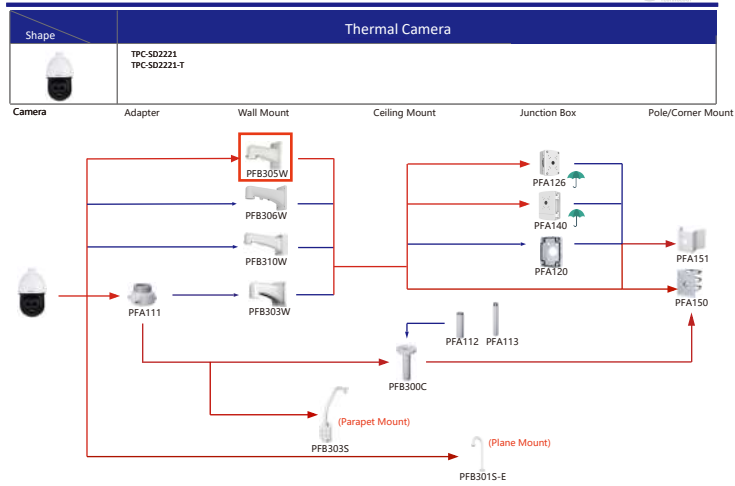

| Shape | IP PTZ Camera | CVI PTZ Camera |
|--------|----------------------|----------------|
| | SD6C3425XB-HNR-A-PV1 | |
| Camera | Adapter | Wall Mount |

| Shape | IP PTZ Camera | CVI PTZ Camera |
|--------|---|----------------|
| | SD12200/12203T-GN-W SD1A200/203T-GN-W SD1A404XB-GNR-W | |
| Camera | Adapter | Wall Mount |

Selection of PTZ Camera

| Shape | IP PTZ Camera | CVI PTZ Camera |
|--------|--|----------------|
| | SD22204/22404T-GN-W SD22204U-E-GN-W | |
| Camera | Adapter | Wall Mount |

| Shape | IP PTZ Camera | CVI PTZ Camera |
|--------|------------------------------------|-----------------------------|
| | SD22204/22404T-GN SD22204U-E-GN | SD22204-GC SD22204-GC-LB |
| Camera | Adapter | Wall Mount |

| Shape | IP PTZ Camera | CVI PTZ Camera |
|--------|--|----------------|
| | SD12200/12203T-GN SD1A404XB-GNR(-W) SD1A404XB-GNR SD1A200/203T-GN | |
| Camera | Adapter | Wall Mount |

Selection of Thermal Camera