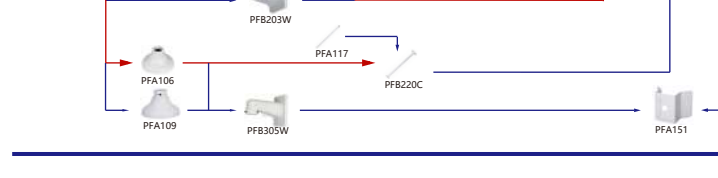

Camera Adapter Wall Mount Ceiling Mount Junction Box Pole/Corner Mount