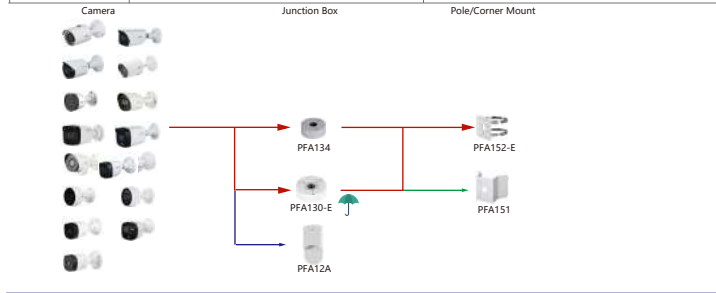

Shape	IP Camera	CVI Camera
	IPC-HFW1020/1120/1220/1320/1320/1420/4120/4431/1431/1531S IPC-HFW3541/3841/3441/3241E-SA IPC-HFW3541/3841/3441/3241E-AS IPC-HFW3449/3249E-AS-NI IPC-HFW3449/3249E-AS-LED IPC-HFW2230/2231/2431/2531/2831S-5-S2 IPC-HFW2239/2439E-SA-LED-S2 IPC-HFW1120/1320S-W IPC-B1820-L IPC-B1820-40	HAC-HFW2221/2231/2241/2401/2501/1000/1100/1200/1220/1230/1400/1500S HAC-HFW4001/1230/1220/1500/1200T HAC-HFW1200/1230/1400/1500S-POC HAC-HFW1230/1500/1200T-A HAC-HFW1230/1400/1500T-A-POC HAC-HFW1230/1500/1220/1200T HAC-HFW1230/1500/1200T-A HAC-HFW1000/1100/1200/1220/1400/1230/1500S HAC-ME2801/1200/1500B HAC-ME1200/1500B-LED HAC-ME1200/1500D HAC-ME1800B/1509/1500/1200B-LS HAC-ME1200/1500/1800B-L HAC-B2441/51 HAC-B2441/51 HAC-HFW1231/1500/1200/1400CM-(A) HAC-HFW1240/2241CM-A HAC-HFW1231C-A HAC-HFW1500/1209/1200C HAC-HFW1209C-LED HAC-HFW1231LM-4E(A) HAC-HFW1230/1400/1500T-POC HAC-HFW1200/2241CM-A-POC HAC-HFW1000/1100/1200/1220RM HAC-HFW1800TL-(A) HAC-HFW1200TL-A-SS HAC-HFW1509/1409/1239T-(A)-LED HAC-HFW1509/1409/1239TLM-(A)-LED HAC-HFW1509/1409/1209/1239TLM-(A)-LED HAC-HFW1500T-(A) HAC-ME1200/1400B-PB HAC-HFW1200/1400/1500C-(A) HAC-HFW1209/1239/1509C-(A)-LED HAC-HFW1209C-(A)-LED HAC-ME1200D-LS