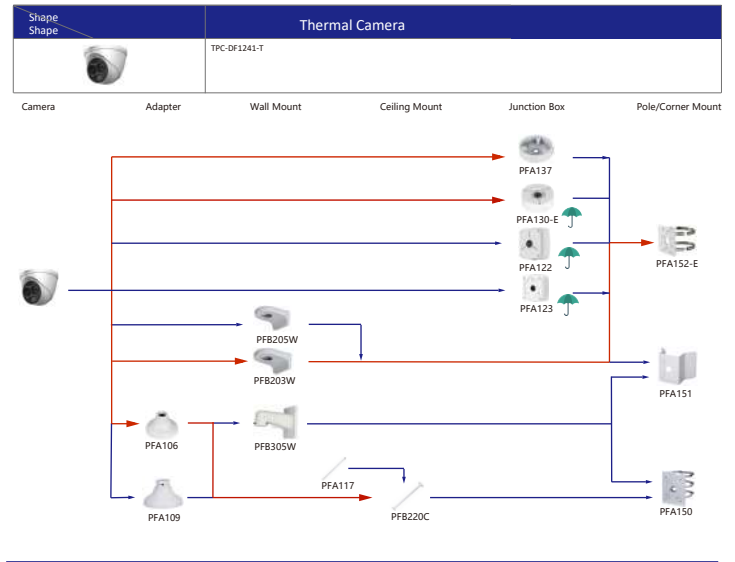

| Shape | IP PTZ Camera | CVI PTZ Camera |
|--------|----------------------|----------------|
| | SD6C3425XB-HNR-A-PV1 | |
| Camera | Adapter | Wall Mount |

| Shape | IP PTZ Camera | CVI PTZ Camera |
|--------|---|----------------|
| | SD12200/12203T-GN-W SD1A200/203T-GN-W SD1A404XB-GNR-W | |
| Camera | Adapter | Wall Mount |

Selection of PTZ Camera

| Shape | IP PTZ Camera | CVI PTZ Camera |
|--------|--|----------------|
| | SD22204/22404T-GN-W SD22204U-E-GN-W | |
| Camera | Adapter | Wall Mount |

| Shape | IP PTZ Camera | CVI PTZ Camera |
|--------|------------------------------------|-----------------------------|
| | SD22204/22404T-GN SD22204U-E-GN | SD22204-GC SD22204-GC-LB |
| Camera | Adapter | Wall Mount |

| Shape | IP PTZ Camera | CVI PTZ Camera |
|--------|--|----------------|
| | SD12200/12203T-GN SD1A404XB-GNR(-W) SD1A404XB-GNR SD1A200/203T-GN | |
| Camera | Adapter | Wall Mount |

Selection of Thermal Camera

Selection of Thermal Camera

Selection of Thermal Camera

Selection of Thermal Camera