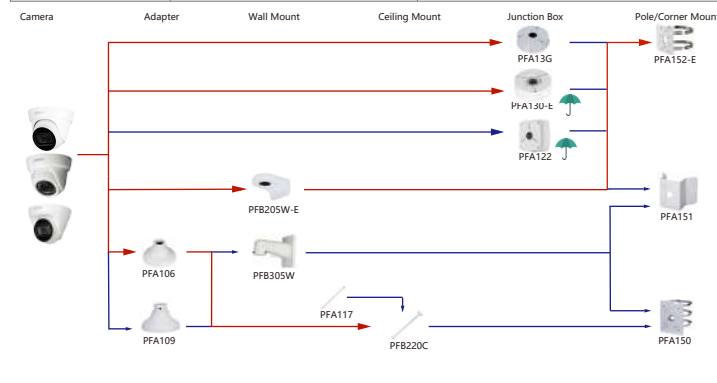

Camera Adapter Wall Mount Ceiling Mount Junction Box Pole/Corner Mount

Camera Adapter Wall Mount Ceiling Mount Junction Box Pole/Corner Mount

| Shape | IP Camera | CVI Camera |
|-------|--|---|
| | IPC-HDBW5241/5541/5442R-S IPC-HDBW4239/5241/5541/5442R-ASE IPC-HDBW2231/2431/2831/2531R-ZS-S2 IPC-HDBW5231/2431/2831/2231R-ZAS-S2 IPC-HDBW3841/3441/3541/3241R-ZS IPC-HDBW5489R-ASE-LED IPC-HDBW3841/3441/3541/3241R-ZAS IPC-HDBW5242R-ASE-MF IPC-HDBW5241/5442R-ASE-NI IPC-HDBW5829R-ASE-S2 IPC-HDBW2100/2121/2220/2221/2320/2421/2231/2531/2431R-ZS/VFS IPC-HDBW5231/5431/5830R-Z IPC-HDBW5231/5431/5831R-ZE | HAC-HDBW2802/2402R HAC-HDBW2221/2231/2401/2802/2601/2241/2501/1230/1200/1500 /2402/1400R-Z HAC-HDBW2601/2802/2501/2402/2241/1500/2221/2231/2401R-Z-0P HAC-HDBW2411/1200/1230/1400/1500/2231R-Z-0OC HAC-HDBW1100/1200/1220/1400R-VF |

Camera Adapter Wall Mount Ceiling Mount Junction Box Pole/Corner Mount

Orange font Special accessories
Red font Recommended
Red font Special installation
 Included in package, no need order
 IP66

Selection of IP&CVI Eyeball Camera

| Shape | IP Camera | CVI Camera |
|-------|---|---|
| | IPC-HDW4231/4431EM-AS-S4 IPC-HDW5541/5241/5442TM-AS IPC-HDW5541/5241/5442TM-ASE IPC-HDW5341/5442TM-AS-LED IPC-HDW3841/4231/4431/4830EM-AS IPC-HDW4831/4231/4431/4631EM-ASE IPC-HDW4120/4220/4421EM(-AS) | HAC-HDW1100/1200/1220/2221/2401/1400/1230/1500EM-A HAC-HDW1300/1400/1500EM-A-POC HAC-HDW1200/1400/1500EM-POC HAC-HDW1000/1200/1220/2221/2401/1400/1230/1500EM HAC-HDW2802/2402/2241/2601/2249/2501T-A HAC-HDW2249T-A-LED HAC-HDW1509/1409/1239T(-A)-LED |

| Shape | IP Camera | CVI Camera |
|-------|-----------------------------|---|
| | IPC-T1820/40 IPC-T1820-L | HAC-HDW1200/1230/1500/1220SL HAC-HDW1509/1409T(-A)-LED HAC-HDW1800T(-A) |

Selection of IP&CVI Eyeball Camera