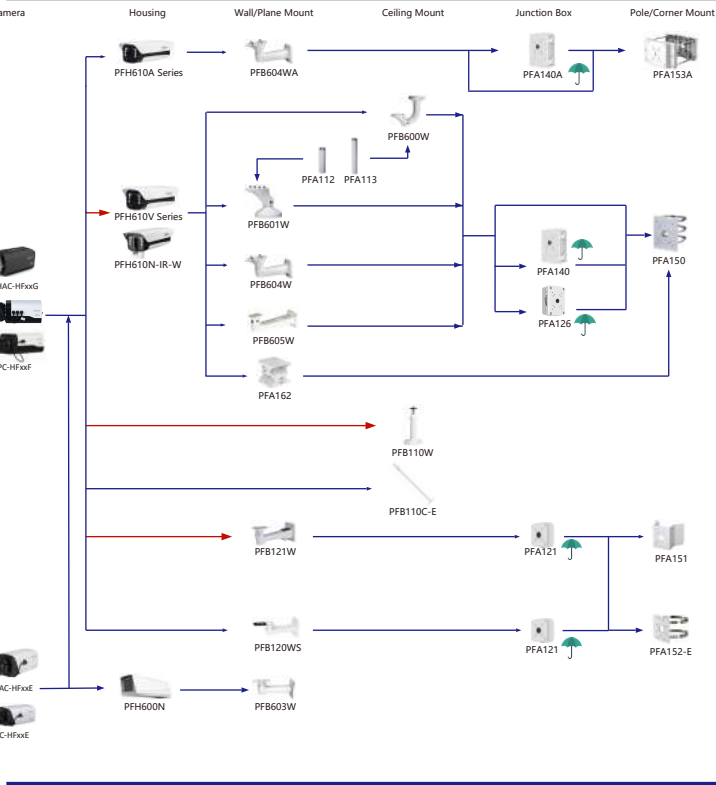

Camera Accessories Selection

Guide you how to install all the cameras

- Orange font ---- Special accessories
- Green font ---- Not recommended
- Red font ---- Special installation
- Red box ---- Included in package, no need order
- Umbrella icon ---- IP66

Selection of IP&CVI Box Camera

| Shape | IP Camera | CVI Camera |
|-------|---|--|
| | IPC-HFxwE IPC-HFxwE-E IPC-HFxwE-E-MF IPC-HFxwE-2E-S2 | HAC-HFxwE HAC-HFxwE-T IPC-HFxwF IPC-HFxwF-FD IPC-HFxwF-FR IPC-HFxwF-E |
| | IPC-HFxwF-HDMI IPC-HFxwF-T IPC-HFxwF IPC-HFxwF-FD IPC-HFxwF-FR IPC-HFxwF-E | HAC-HFxwE HAC-HFxwE-T |