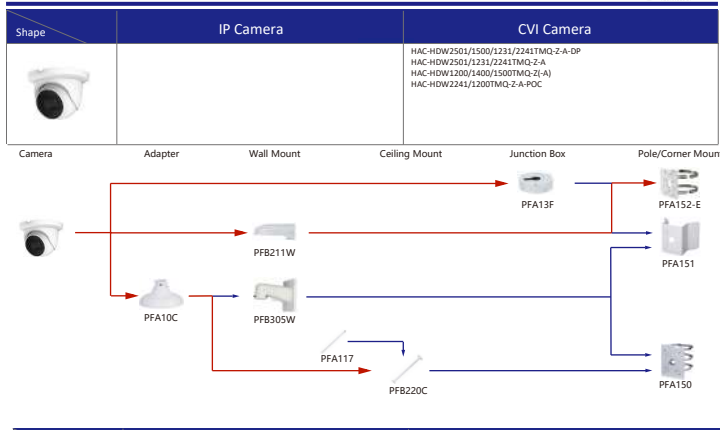

Selection of IP&CVI Eyeball Camera