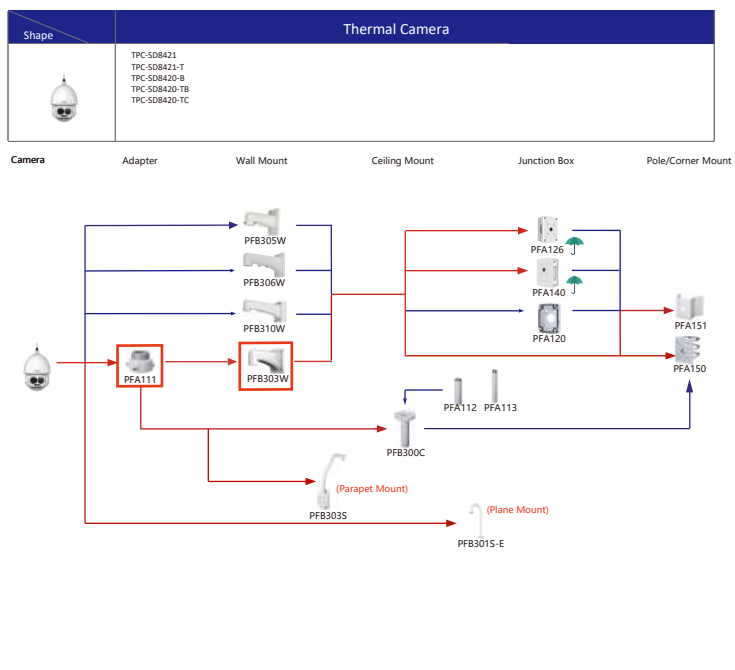

Selection of PTZ Camera

| Shape | IP PTZ Camera | CVI PTZ Camera |
|--------|--|----------------|
| | SD22204/22404T-GN-W SD22204U-E-GN-W | |
| Camera | Adapter | Wall Mount |

| Shape | IP PTZ Camera | CVI PTZ Camera |
|--------|------------------------------------|-----------------------------|
| | SD22204/22404T-GN SD22204U-E-GN | SD22204-GC SD22204-GC-LB |
| Camera | Adapter | Wall Mount |

| Shape | IP PTZ Camera | CVI PTZ Camera |
|--------|--|----------------|
| | SD12200/12203T-GN SD1A404XB-GNR(-W) SD1A404XB-GNR SD1A200/203T-GN | |
| Camera | Adapter | Wall Mount |

Selection of Thermal Camera

Selection of Thermal Camera

Selection of Thermal Camera

Selection of Thermal Camera