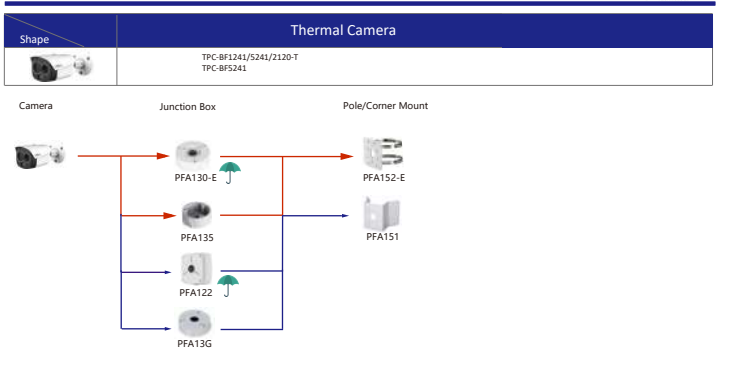

Selection of Thermal Camera