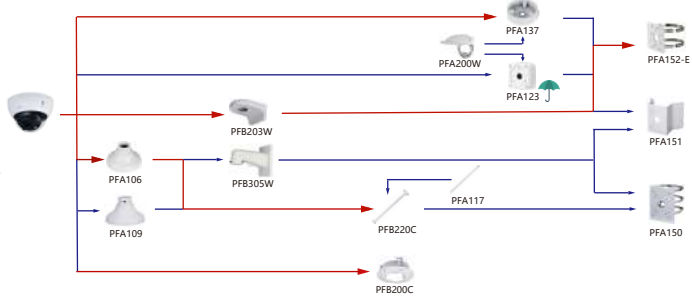

Shape	IP Camera	CVI Camera
	IPC-HDBW5241/5541/5442R-S IPC-HDBW4239/5241/5541/5442R-ASE IPC-HDBW2231/2431/2831/2531R-ZS-S2 IPC-HDBW5231/2431/2831/2231R-ZAS-S2 IPC-HDBW3841/3441/3541/3241R-ZS IPC-HDBW5489R-ASE-LED IPC-HDBW3841/3441/3541/3241R-ZAS IPC-HDBW5242R-ASE-MF IPC-HDBW5241/5442R-ASE-NI IPC-HDBW5829R-ASE-S2 IPC-HDBW2100/2121/2220/2221/2320/2421/2231/2531/2431R-ZS/VFS IPC-HDBW5231/5431/5830R-Z IPC-HDBW5231/5431/5831R-ZE	HAC-HDBW2802/2402R HAC-HDBW2221/2231/2401/2802/2601/2241/2501/1230/1200/1500 /2402/1400R-Z HAC-HDBW2601/2802/2501/2402/2241/1500/2221/2231/2401R-Z-0P HAC-HDBW2411/1200/1230/1400/1500/2231R-Z-0OC HAC-HDBW1100/1200/1220/1400R-VF

Camera   Adapter   Wall Mount   Ceiling Mount   Junction Box   Pole/Corner Mount