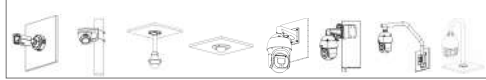

Camera Accessories Selection

Guide you how to install all the cameras

- Orange font ---- Special accessories
- Green font ---- Not recommended
- Red font ---- Special installation
- Red box ---- Included in package, no need order
- Umbrella icon ---- IP66