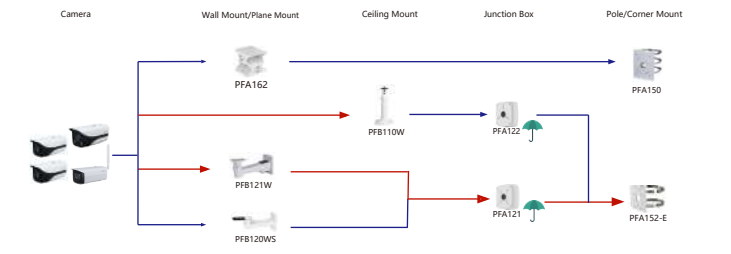

Shape	IP Camera	CVI Camera
	IPC-HFW3241/3441M-AS-I2 IPC-HFW2230M-AS-LED-B IPC-HFW2430/2399M-AS-LED-B-S2 IPC-HFW2230M-AS-LED IPC-HFW3441M-AS-SFC-12 IPC-HFW2231M-AS-I2-B-S2 IPC-HFW3241DF-AS-4G