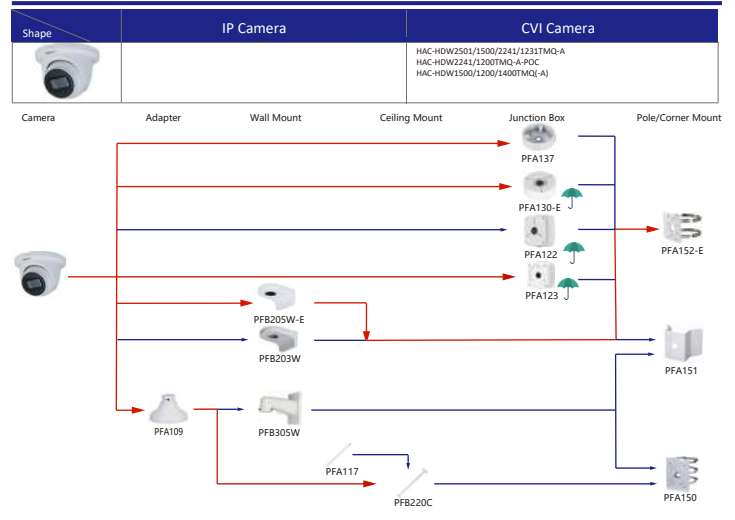

| Shape | IP Camera | CVI Camera |
|-------|---|---|
| | IPC-HDW2230/2431/2831/2531/2231T-AS-S2 IPC-HDW2239/2439T-AS-LED-S2 | HAC-ME1100/1200/2221/1500/1200E HAC-ME1200/1500E-LED |

Selection of IP&CVI Eyeball Camera

| Shape | IP Camera | CVI Camera |
|-------|-----------|---|
| | | HAC-HDW1100/1220/1400/1200R HAC-T1441/51 |

| Shape | IP Camera | CVI Camera |
|-------|-----------|---|
| | | HAC-HDW2501/2241TLMQ-A HAC-HDW1200/1400/1500/1231TLMQ(-A)-LED HAC-HDW1400/1200/1500TQ(-A) HAC-HDW2501TQ-A HAC-HDW1200TLMQ-A-POC |

Selection of IP&CVI Eyeball Camera

Selection of IP&CVI Eyeball Camera

Selection of IP&CVI Eyeball Camera

Selection of IP&CVI Eyeball Camera

Selection of PTZ Camera

| Shape | IP PTZ Camera | CVI PTZ Camera |
|--------|--|--|
| | SD60131/60225/60230/60430U-HNI SD60130/60220/60220/60230F-HNI SD65F230F-HNI SD65F233XA-HNR SD6AE230F-HNI SD6AE245/530U-HNI SD6AE240/830U-HNI SD60230U-HNI-SL (Stainless steel cameras are not recommended to use universal brackets) | SD6AL240-HNI SD6AL230F-HNI SD6AL245U-HNI SD6AL245U-HNI-IR SD6AL230V-HNI SD6AL445/233/245XA-HNR SD6AL445/233XA-HNR-IR |
| Camera | Adapter | Wall Mount |