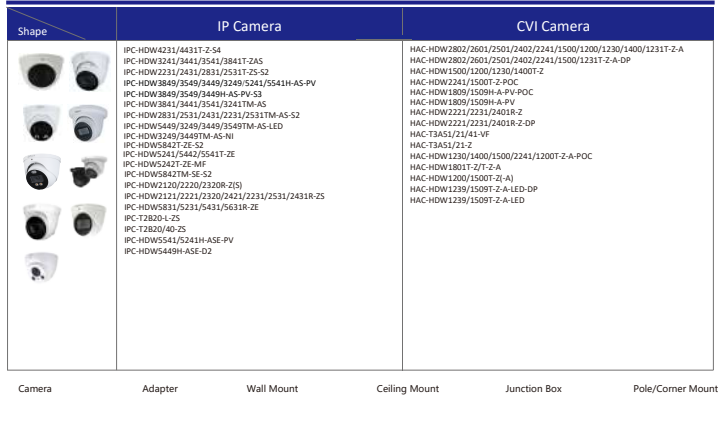

| Shape | IP Camera | CVI Camera |
|-------|-----------|---|
| | | HAC-HDW1100/1220/1400/1200R HAC-T1441/51 |

| Shape | IP Camera | CVI Camera |
|-------|-----------|---|
| | | HAC-HDW2501/2241TLMQ-A HAC-HDW1200/1400/1500/1231TLMQ(-A)-LED HAC-HDW1400/1200/1500TQ(-A) HAC-HDW2501TQ-A HAC-HDW1200TLMQ-A-POC |

Selection of IP&CVI Eyeball Camera

Selection of IP&CVI Eyeball Camera

Selection of IP&CVI Eyeball Camera

Selection of IP&CVI Eyeball Camera

Selection of PTZ Camera

| Shape | IP PTZ Camera | CVI PTZ Camera |
|--------|--|--|
| | SD60131/60225/60230/60430U-HNI SD60130/60220/60220/60230F-HNI SD65F230F-HNI SD65F233XA-HNR SD6AE230F-HNI SD6AE245/530U-HNI SD6AE240/830U-HNI SD60230U-HNI-SL (Stainless steel cameras are not recommended to use universal brackets) | SD6AL240-HNI SD6AL230F-HNI SD6AL245U-HNI SD6AL245U-HNI-IR SD6AL230V-HNI SD6AL445/233/245XA-HNR SD6AL445/233XA-HNR-IR |
| Camera | Adapter | Wall Mount |