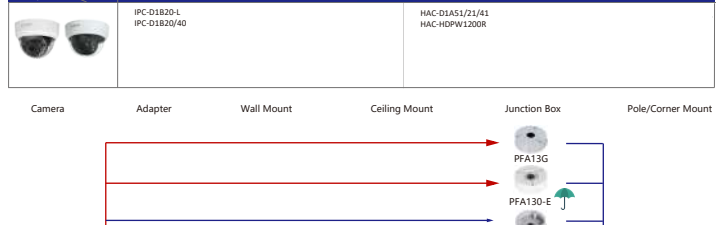

Shape	IP Camera	CVI Camera
	IPC-01820-L IPC-01820/40	HAC-03A53/21/191 HAC-HDPW1200R

Camera Adapter Wall Mount Ceiling Mount Junction Box Pole/Corner Mount