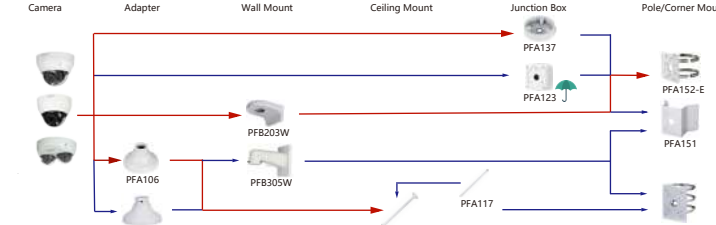

Selection of IP&CVI Dome Camera

Shape	IP Camera	CVI Camera
	IPC-HDBW3241F-FD-M/M12 IPC-HDBW541/841/2241F-AS-M IPC-HFW3241M-AS-I2 IPC-HDBW2431/2231F-AS-S2 IPC-HDBW3231/3433F-AS-AS IPC-HDBW5241F-M12-SA IPC-HDBW5241F-M12-SA	HAC-HDBW3802/3231E-Z HAC-HDBW3802/3231E-ZH HAC-HDBW3231E-ZT HAC-HDBW3231E-Z12 HAC-HFW3231E-Z12 HAC-HFW3231E-Z HAC-HFW3231E-ZH HAC-HFW3231E-ZT HAC-HFW3802E-ZH-VP HAC-HFW3802E-Z-VP

Camera Adapter Wall Mount Ceiling Mount Junction Box Pole/Corner Mount

Shape	IP Camera	CVI Camera
	IPC-02840/20-Z5 IPC-02820/40 IPC-02820-L IPC-02820-L-S2 IPC-HDBW4231F-E3-M/M12 IPC-HDBW5441F-AS-E2	HAC-03A51/41/21-VF HAC-03A21/51-Z

Camera Adapter Wall Mount Ceiling Mount Junction Box Pole/Corner Mount