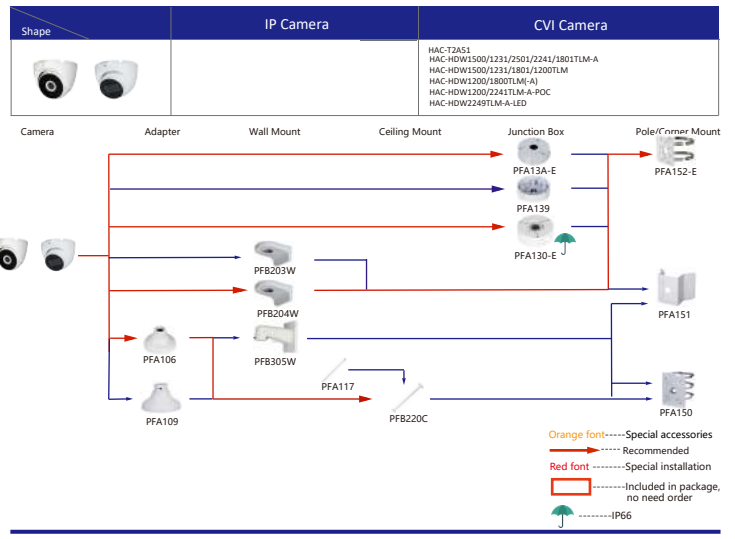

| Shape | IP Camera | CVI Camera |
|-------|---|---|
| | IPC-HDW2230/2431/2831/2531/2231T-AS-S2 IPC-HDW2239/2439T-AS-LED-S2 | HAC-ME1100/1200/2221/1500/1200E HAC-ME1200/1500E-LED |

Selection of IP&CVI Eyeball Camera

| Shape | IP Camera | CVI Camera |
|-------|-----------|---|
| | | HAC-HDW1100/1220/1400/1200R HAC-T1441/51 |

| Shape | IP Camera | CVI Camera |
|-------|-----------|---|
| | | HAC-HDW2501/2241TLMQ-A HAC-HDW1200/1400/1500/1231TLMQ(-A)-LED HAC-HDW1400/1200/1500TQ(-A) HAC-HDW2501TQ-A HAC-HDW1200TLMQ-A-POC |

Selection of IP&CVI Eyeball Camera

Selection of IP&CVI Eyeball Camera

Selection of IP&CVI Eyeball Camera

Selection of IP&CVI Eyeball Camera

Selection of PTZ Camera

| Shape | IP PTZ Camera | CVI PTZ Camera |
|--------|--|--|
| | SD60131/60225/60230/60430U-HNI SD60130/60220/60220/60230F-HNI SD65F230F-HNI SD65F233XA-HNR SD6AE230F-HNI SD6AE245/530U-HNI SD6AE240/830U-HNI SD60230U-HNI-SL (Stainless steel cameras are not recommended to use universal brackets) | SD6AL240-HNI SD6AL230F-HNI SD6AL245U-HNI SD6AL245U-HNI-IR SD6AL230V-HNI SD6AL445/233/245XA-HNR SD6AL445/233XA-HNR-IR |
| Camera | Adapter | Wall Mount |