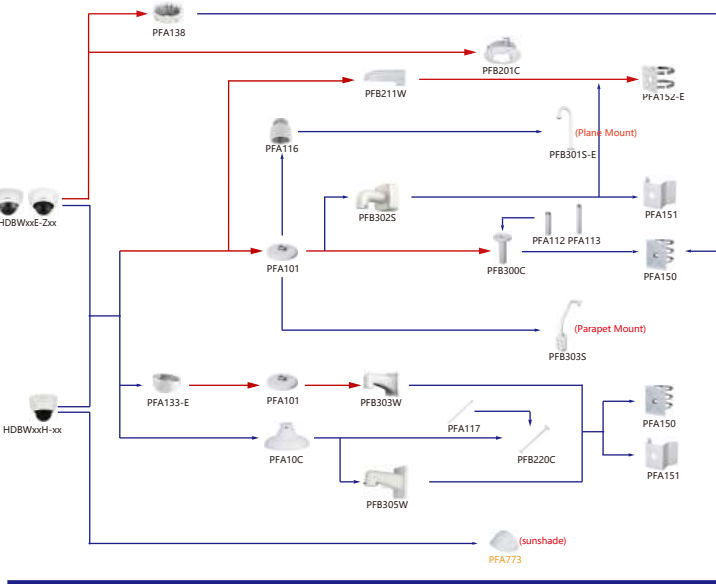

Selection of IP&CVI Dome Camera

Shape	IP Camera	CVI Camera
	IPC-HDBW5121/5220/5221/5231/5421/5431/5830 R231/61300/8232/8331/8630/81200/8241/8241E-Z IPC-HDBW5231/5431/5631/5831/8331/8231/5541/5241E-Z5E IPC-HDBW5231/5431/5830/8331/8331/8241/3241E-Z5 IPC-HDBW5441/5442/5442/5443/5231/5231/5431/5631 /8120/8630/8331/8232/831E-ZE IPC-HDBW5442/5241E-ZHE IPC-HDBW4231/4431E-Z54 IPC-HDBW5242E-ZE-MF IPC-HDBW8242E-Z4FD IPC-HDBW8242E-Z4FR IPC-HDBW5231E-ZE-HDMI IPC-HDBW7442/7842/71242H-Z IPC-HDBW7442/7842H-Z4 IPC-HDBW7442H-ZFR IPC-HDBW7442H-Z4FR IPC-HDBW5842/5442H-ZHE IPC-HDBW5442H-Z4E IPC-HDBW5442H-ZE IPC-HDBW5242H-Z6E-MF IPC-HDBW5242H-Z6E-MF IPC-HDBW5242H-ZE-MF IPC-HDBW5842H-Z4HE-S2 IPC-HDBW5842H-ZE-S2 IPC-HDBW5842H-Z4E-S2 IPC-HDBW5842H-ZHE-S	HAC-HDBW3802/3231E-Z HAC-HDBW3802/3231E-ZH HAC-HDBW3231E-ZT HAC-HDBW3231E-Z12 HAC-HFW3231E-Z12 HAC-HFW3231E-Z HAC-HFW3231E-ZH HAC-HFW3231E-ZT HAC-HFW3802E-ZH-VP HAC-HFW3802E-Z-VP

Camera Junction Box Adapter Wall Mount Ceiling Mount Pole/Corner Mount