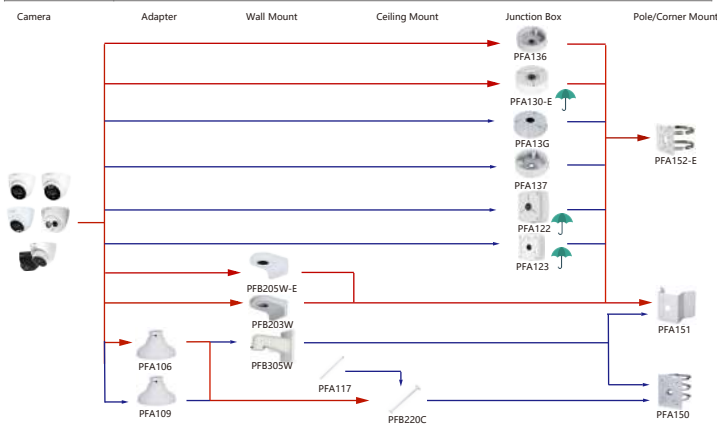

| Shape | IP Camera | CVI Camera |
|-------|-----------------------------|---|
| | IPC-T1820/40 IPC-T1820-L | HAC-HDW1200/1230/1500/1220SL HAC-HDW1509/1409T(-A)-LED HAC-HDW1800T(-A) |

Selection of IP&CVI Eyeball Camera

| Shape | IP Camera | CVI Camera |
|-------|--|-------------------|
| | IPC-HDW1020/1120/1220/1320/1420/1230/1531/4315 | HAC-HDW2221/22315 |

| Shape | IP Camera | CVI Camera |
|-------|-----------|--------------------------------|
| | | HAC-HDW1100/1200/1220/1400R-VF |

Orange font-----Special accessories
Red font-----Recommended
Special installation
Included in package, no need order
IP66

Selection of IP&CVI Eyeball Camera

| Shape | IP Camera | CVI Camera |
|-------|---------------------------------------|---|
| | IPC-HDW4120/4220/4221/4231/4421/4431M | HAC-HDW1100/1200/1220/1400/2221/2231/2401/2241/2501/1230/1500/1800M HAC-T2441/21 |

| Shape | IP Camera | CVI Camera |
|-------|---|---|
| | IPC-HDW2230/2431/2831/2531/2231T-AS-S2 IPC-HDW2239/2439T-AS-LED-S2 | HAC-ME1100/1200/2221/1500/1200E HAC-ME1200/1500E-LED |

Selection of IP&CVI Eyeball Camera