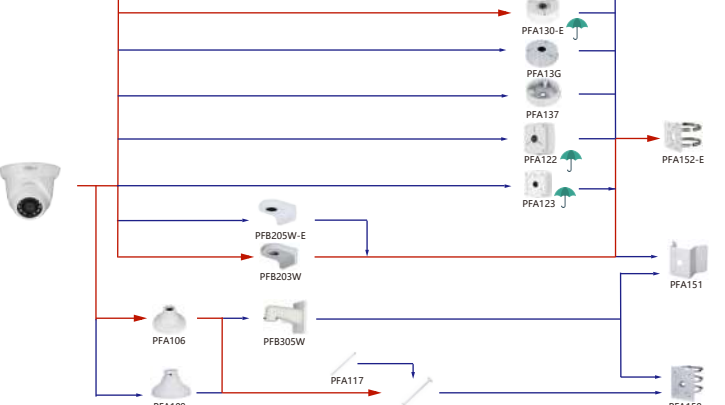

Selection of IP&CVI Eyeball Camera

Shape	IP Camera	CVI Camera
	IPC-HDW1020/1120/1220/1320/1420/1230/1531/4315	HAC-HDW2221/22315