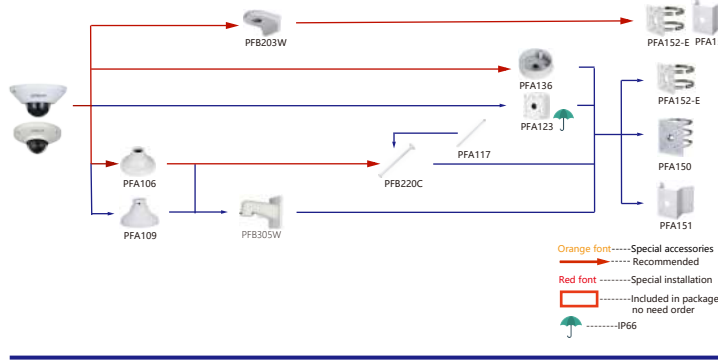

Selection of IP&CVI Dome Camera

Shape	IP Camera	CVI Camera
	IPC-EBW81200/81230/8630/8600/81842 IPC-EBW830-VC IPC-EBW81242-AS-S2 IPC-EBW81242-AS-VC-S2 IPC-EBW8842-AS-VC IPC-EBW8842-AS	HAC-EBW3802

Camera Adapter Wall Mount Ceiling Mount Junction Box Pole/Corner Mount

Shape	IP Camera	CVI Camera
	IPC-EB5541-AS IPC-EB5541-M12-SA IPC-EB5541-M-AS	IPC-HDB4231/4431C-AS IPC-EB553-M/M12 IPC-EB5531/5500

Camera Adapter Wall Mount Ceiling Mount Junction Box Pole/Corner Mount