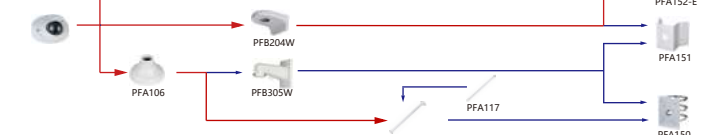

Camera Adapter Wall Mount Ceiling Mount Junction Box Pole/Corner Mount

Selection of IP&CVI Dome Camera

Shape	IP Camera	CVI Camera
	IPC-HDBW4231/4431E-S-54 IPC-HDBW4231/4431E-AS-54 IPC-HDBW3241/3441/3541/3841/4231/4431/4830E-AS IPC-HDBW2230/2431/2831/2531/2231E-S-S2 IPC-HDBW1531/1431/1230/1420/1300/1200/1100/1020E IPC-HDBW3241/3441/3541/3841/4431/4230/1531E-S IPC-HDBW3249/3449E-AS-NI IPC-HDBW4120/4220/4221E-(AS) IPC-HDBW4231/4431/4631/4831E-ASE IPC-HDBW1120/1320E-W	HAC-HDBW2501/2241/1100/1200/1400/2221/2231/2401/1230/1500/1200E

Camera Adapter Wall Mount Ceiling Mount Junction Box Pole/Corner Mount