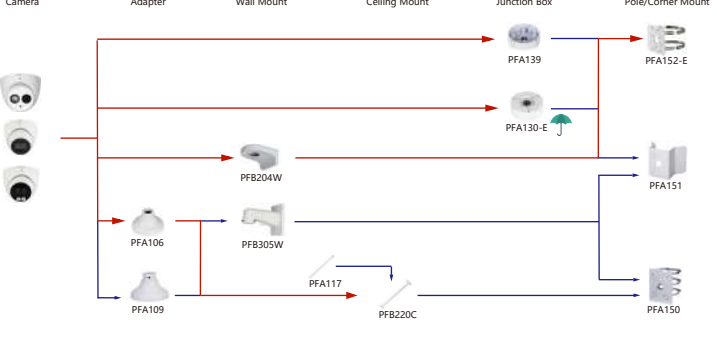

Camera Adapter Wall Mount Ceiling Mount Junction Box Pole/Corner Mount

Camera Adapter Wall Mount Ceiling Mount Junction Box Pole/Corner Mount

| Shape | IP Camera | CVI Camera |
|-------|--|---|
| | IPC-HDBW5241/5541/5442R-S IPC-HDBW4239/5241/5541/5442R-ASE IPC-HDBW2231/2431/2831/2531R-ZS-S2 IPC-HDBW5231/2431/2831/2231R-ZAS-S2 IPC-HDBW3841/3441/3541/3241R-ZS IPC-HDBW5489R-ASE-LED IPC-HDBW3841/3441/3541/3241R-ZAS IPC-HDBW5242R-ASE-MF IPC-HDBW5241/5442R-ASE-NI IPC-HDBW5829R-ASE-S2 IPC-HDBW2100/2121/2220/2221/2320/2421/2231/2531/2431R-ZS/VFS IPC-HDBW5231/5431/5830R-Z IPC-HDBW5231/5431/5831R-ZE | HAC-HDBW2802/2402R HAC-HDBW2221/2231/2401/2802/2601/2241/2501/1230/1200/1500 /2402/1400R-Z HAC-HDBW2601/2802/2501/2402/2241/1500/2221/2231/2401R-Z-0P HAC-HDBW2411/1200/1230/1400/1500/2231R-Z-0OC HAC-HDBW1100/1200/1220/1400R-VF |

Camera Adapter Wall Mount Ceiling Mount Junction Box Pole/Corner Mount

Orange font Special accessories
Red font Recommended
Red font Special installation
 Included in package, no need order
 IP66

Selection of IP&CVI Eyeball Camera

| Shape | IP Camera | CVI Camera |
|-------|---|---|
| | IPC-HDW4231/4431EM-AS-S4 IPC-HDW5541/5241/5442TM-AS IPC-HDW5541/5241/5442TM-ASE IPC-HDW5341/5442TM-AS-LED IPC-HDW3841/4231/4431/4830EM-AS IPC-HDW4831/4231/4431/4631EM-ASE IPC-HDW4120/4220/4421EM(-AS) | HAC-HDW1100/1200/1220/2221/2401/1400/1230/1500EM-A HAC-HDW1300/1400/1500EM-A-POC HAC-HDW1200/1400/1500EM-POC HAC-HDW1000/1200/1220/2221/2401/1400/1230/1500EM HAC-HDW2802/2402/2241/2601/2249/2501T-A HAC-HDW2249T-A-LED HAC-HDW1509/1409/1239T(-A)-LED |

| Shape | IP Camera | CVI Camera |
|-------|-----------------------------|---|
| | IPC-T1820/40 IPC-T1820-L | HAC-HDW1200/1230/1500/1220SL HAC-HDW1509/1409T(-A)-LED HAC-HDW1800T(-A) |

Selection of IP&CVI Eyeball Camera