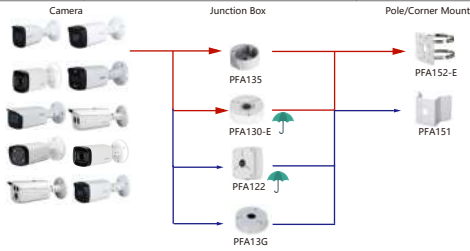

Shape	IP Camera	CVI Camera
	IPC-HFW120/2220/2320R-2S-VFS	HAC-ME1809/1509TH-A-PV-POC
	IPC-HFW2120/2220/2221/2330/2231/2421R-2S-VFS-IREG	HAC-ME1809/1509TH-A-PV
	IPC-HFW4120D(-AS)	HAC-ME1800/1509/TH-PV
	IPC-HFW4120B(-AS)	HAC-HFW1500R-2-IRE-A-DP
	IPC-B282040-2S	HAC-HFW1200R-2-IREG-A-POC
	IPC-B2820-L-2S	HAC-HFW1231TM-IB-A
	IPC-HFW5442/5541/5241T-S	HAC-HFW1231R-Z-A
	IPC-HFW5442/5541/5241T-SE	HAC-IBAS1721-Z
	IPC-HFW2831/2531/2431/2231T-AS-S2	HAC-HFW1231R-Z-A-DP
	IPC-HFW4239/4431/4631/4831/5442/5541/5241T-ASE	HAC-HFW1100/1200/1200/1400R-VF
	IPC-HFW5821T-ASE-S2	HAC-HFW2221/2231/2401/1200/1230/1400/1500R-2-IREG
	IPC-HFW5241/5442T-ASE-NI	HAC-HFW2221/2231/2401R-2-IREG-DP
	IPC-HFW5242T-ASE-MF	HAC-HFW2231R-Z-POC
	IPC-HFW4431/4231T-S-54	HAC-HFW2231/1230/1400/1500R-2-IREG-POC
	IPC-HFW5541/5241T-AS-PV	HAC-HFW2231R-Z-IREG-0722
IPC-HFW5449T-ASE-LED	HAC-HFW1500R-2-IREG-A	
IPC-HFW5241/5442T-AS-LED	HAC-HFW1200/1500R-2-IREG(-A)	
IPC-HFW2531/2431/2231T-2S-VFS	HAC-HFW1500R-2-IREG-A-DP	
IPC-HFW2831/2531/2431/2231T-2S-S2	HAC-HFW3401/2231/1100/1200/1220/1400/2231/1230/1500	
IPC-HFW3841/3241/3441/3541/T-2S	HAC-HFW1200/1220/1400/2231B	
IPC-HFW3541/3841/3241/3441T-2AS	HAC-84A21/41/51-VF	
IPC-HFW2831/2531/2431/2231T-2AS-S2	HAC-HFW1200/1220TH	
IPC-HFW3549/3449/3249/3849T1-AS-PV	HAC-HFW1200TH-A	
IPC-HFW589T1-ASE-LED	HAC-HFW1801/1500/1400/1230/1220/1200/1800TH-IB	
IPC-HFW5449T1-ASE-D2	HAC-HFW1801/1500/1400/1230/1220/1200/1800TH-14	
IPC-HFW5449T1-ZE-LED	HAC-HFW1231TM-IB-A	
IPC-HFW3449/3849/3549T1-AS-PV-S3	HAC-HFW1200TH-IB-A-POC	
	HAC-HFW2802/2601/2241/2501/2402T-Z-A	
	HAC-HFW3802/2601/2241/2501/2402T-Z-A-DP	
	HAC-HFW2241T-Z-POC	
	HAC-HFW2241T-Z-A-VP-0622	
	HAC-HFW2501/2241TU-Z-A	
	HAC-HFW2501/2241TU-Z-A-DP	
	HAC-HFW2241TU-Z-A-POC	
	HAC-HFW2802T-A-IB	
	HAC-HFW2241/2249/2501/2402T-IB-A	
	HAC-HFW2249T-IB-A-LED	
	HAC-HFW1509T-A-LED-POC	
	HAC-HFW1509T-A-LED-POC	
	HAC-HFW2249T-A-LED	
	HAC-HFW1800T1-A	
	HAC-HFW1239/1509TU-Z-A-LED-DP	
	HAC-HFW1239/1509/2249TU-Z-A-LED	
	HAC-HFW2501/2241TU-A	
	HAC-HFW2241TU-A-POC	
	HAC-HFW1239/1509MH-A-LED	
	HAC-HFW1239MH-AJ-LED	

Orange font.....Special accessories
Red font.....Special installation
.....Included in package, no need order
.....IP66