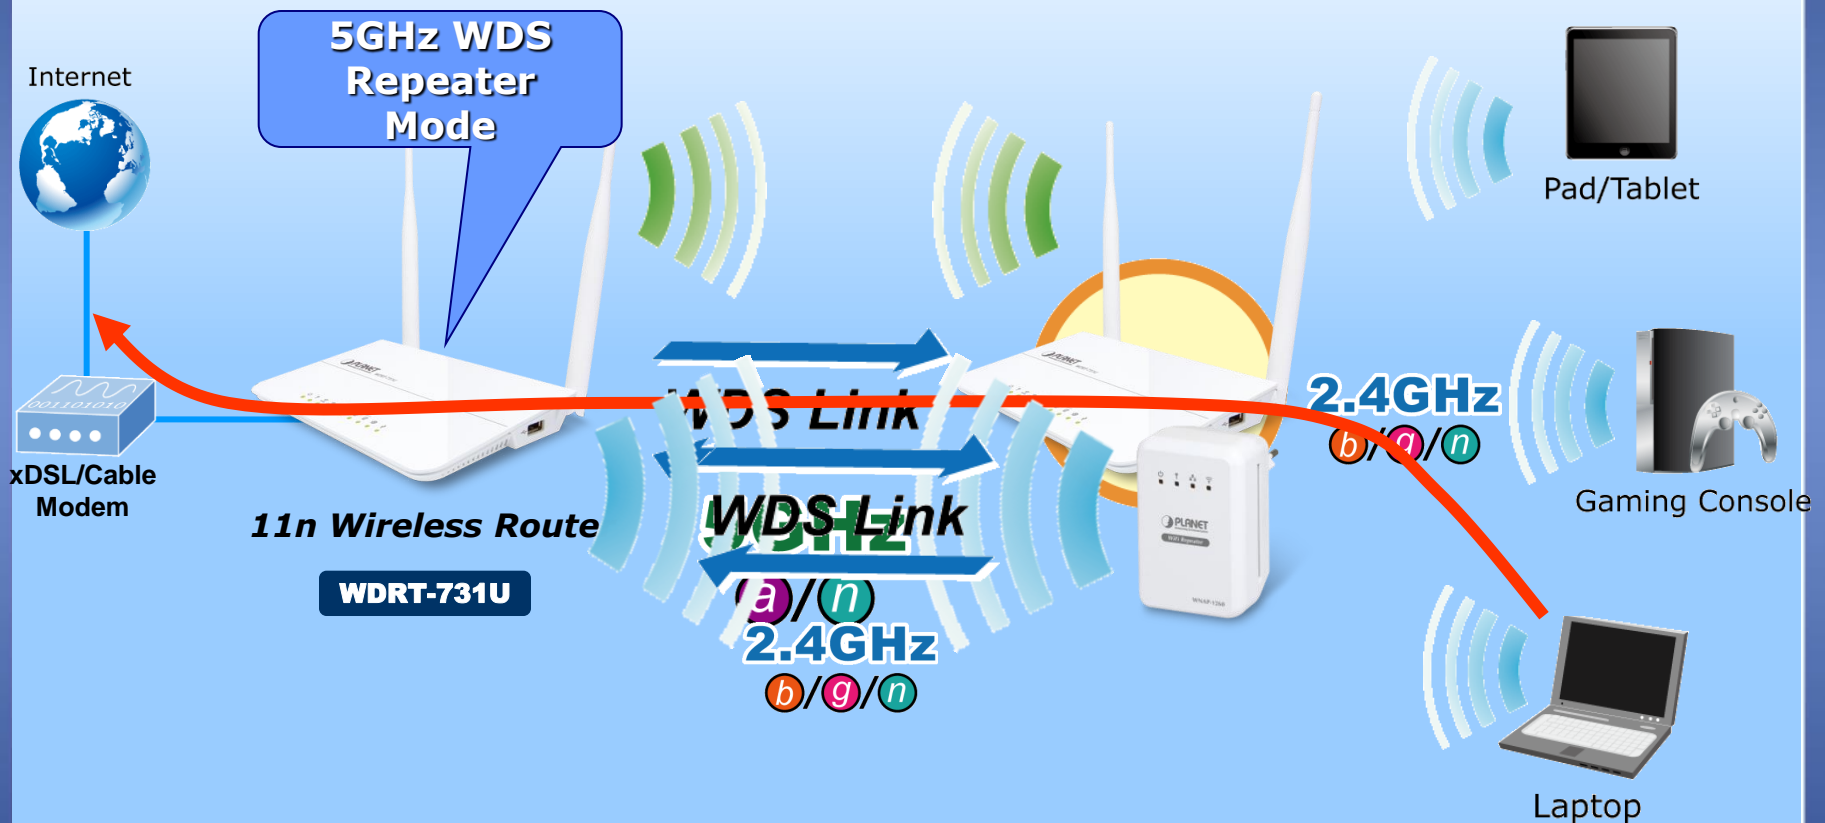

Wireless Mode

- **WDS Repeater Mode – 5GHz WDS + 2.4GHz AP Application**