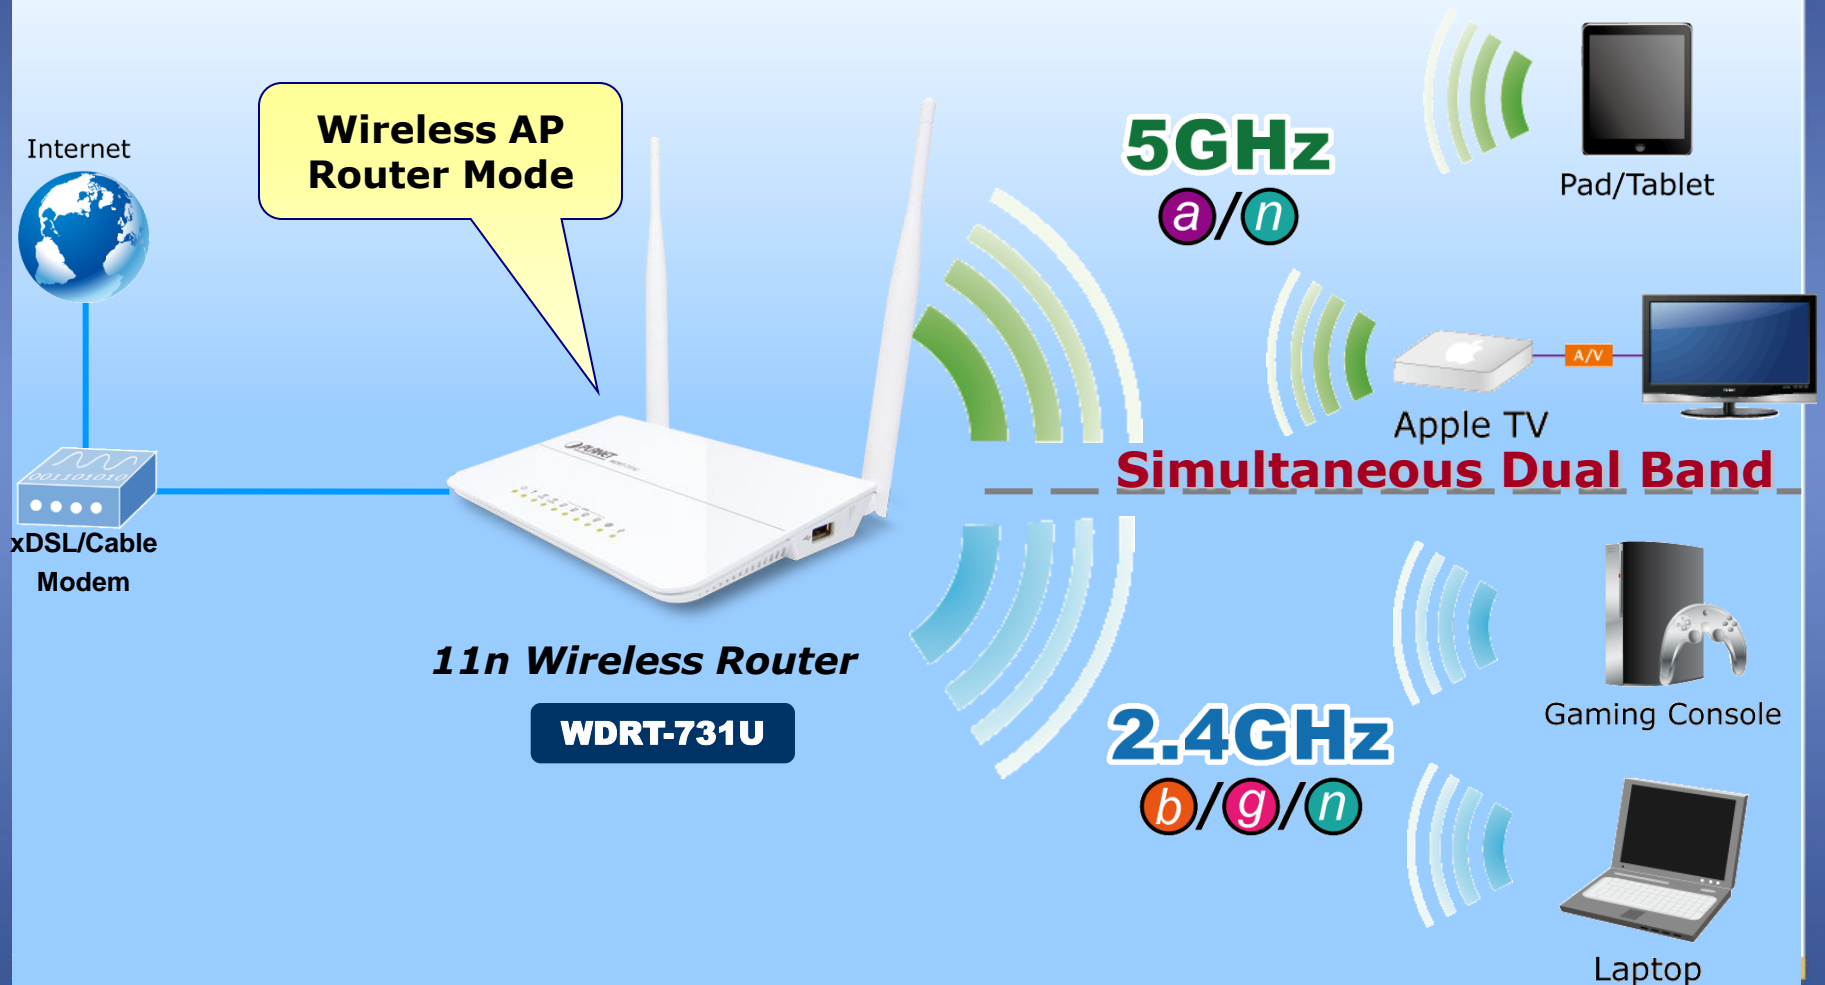

## ◆ Dual Band 2.4G/5GHz with 5dBi fixed Antenna

- ✓ – Wide Wireless Coverage Range
- ✓ – MIMO Technology for reducing Dead-spot

# Wireless Mode

## ◆ Wireless Access Point

- ✓ Acts as a central hub for wired / wireless LAN and connect to the Internet