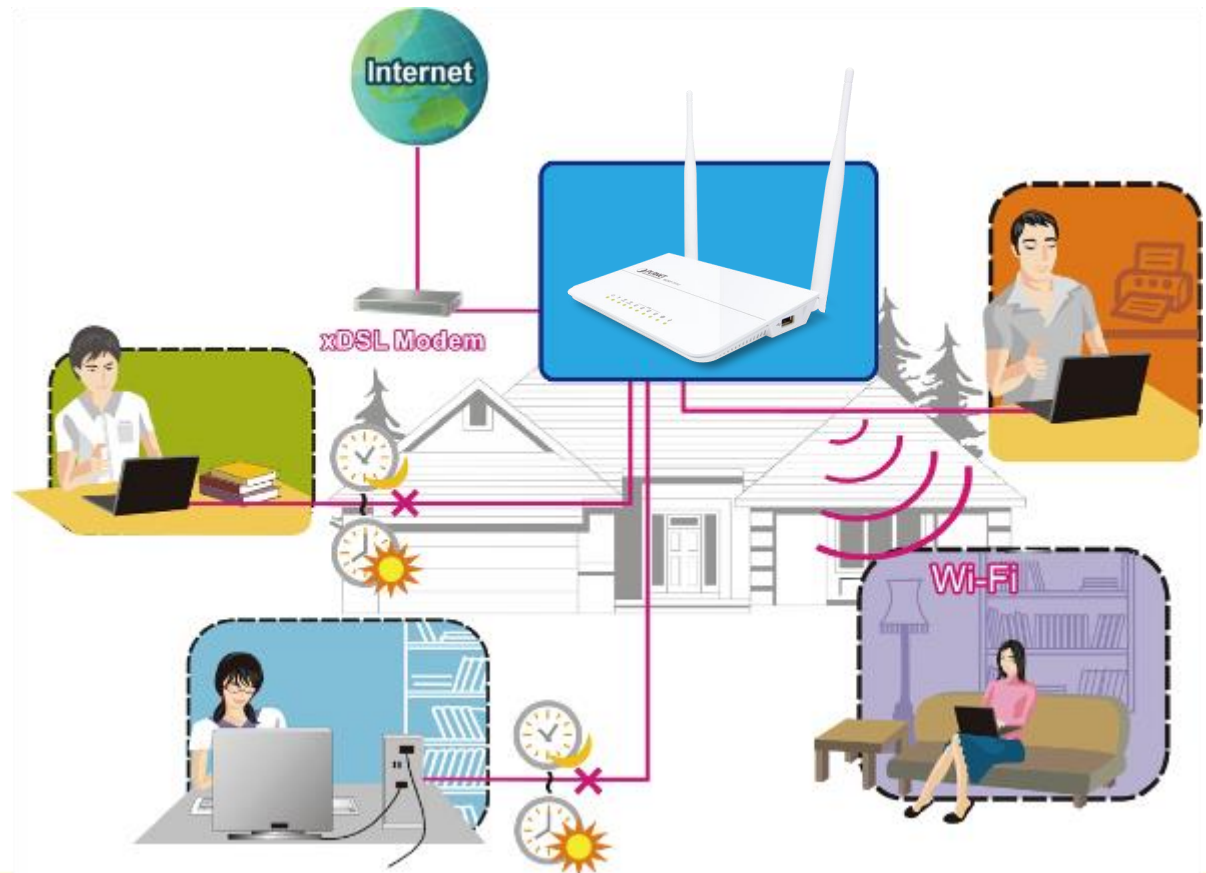

### Wireless Security Settings

2.4G Security Key    
(Default: 12345678)

**Step 1.**  
Configure Internet (WAN)  
Connection Settings

**Step 2.**  
Configure Wireless Security  
Settings

**Step 3.**  
Click "OK" button

## ◆ Parental Control - per Scheduling Rule

- ✓ By setting up the **schedule**, the restricted users shall follow the time restriction for the Internet Accessing. Say, your young girl or boy at school.