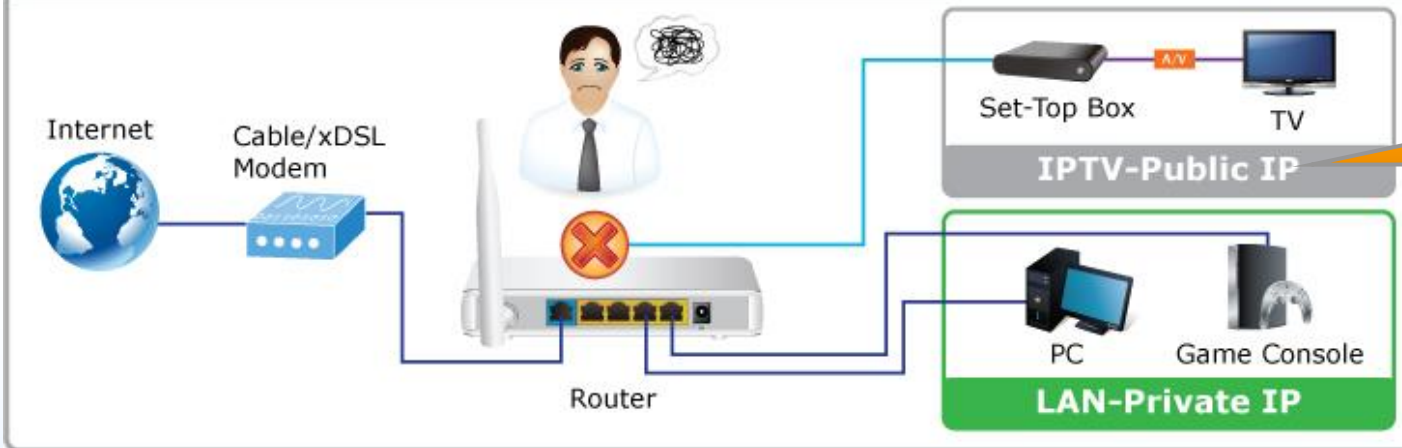

### ◆ **IPTV Pass-through for Video On Demand**

- ✓ The WDRT-731U provides an **IPTV-specific port** which enables the IPTV Set-Top-Box (STB) connection directly by passing through the LAN port.

**Simultaneous** Watching HD video & Surfing the Internet

# Product Features – ***IPTV Port***

## Common Router Connection without IPTV Pass-through