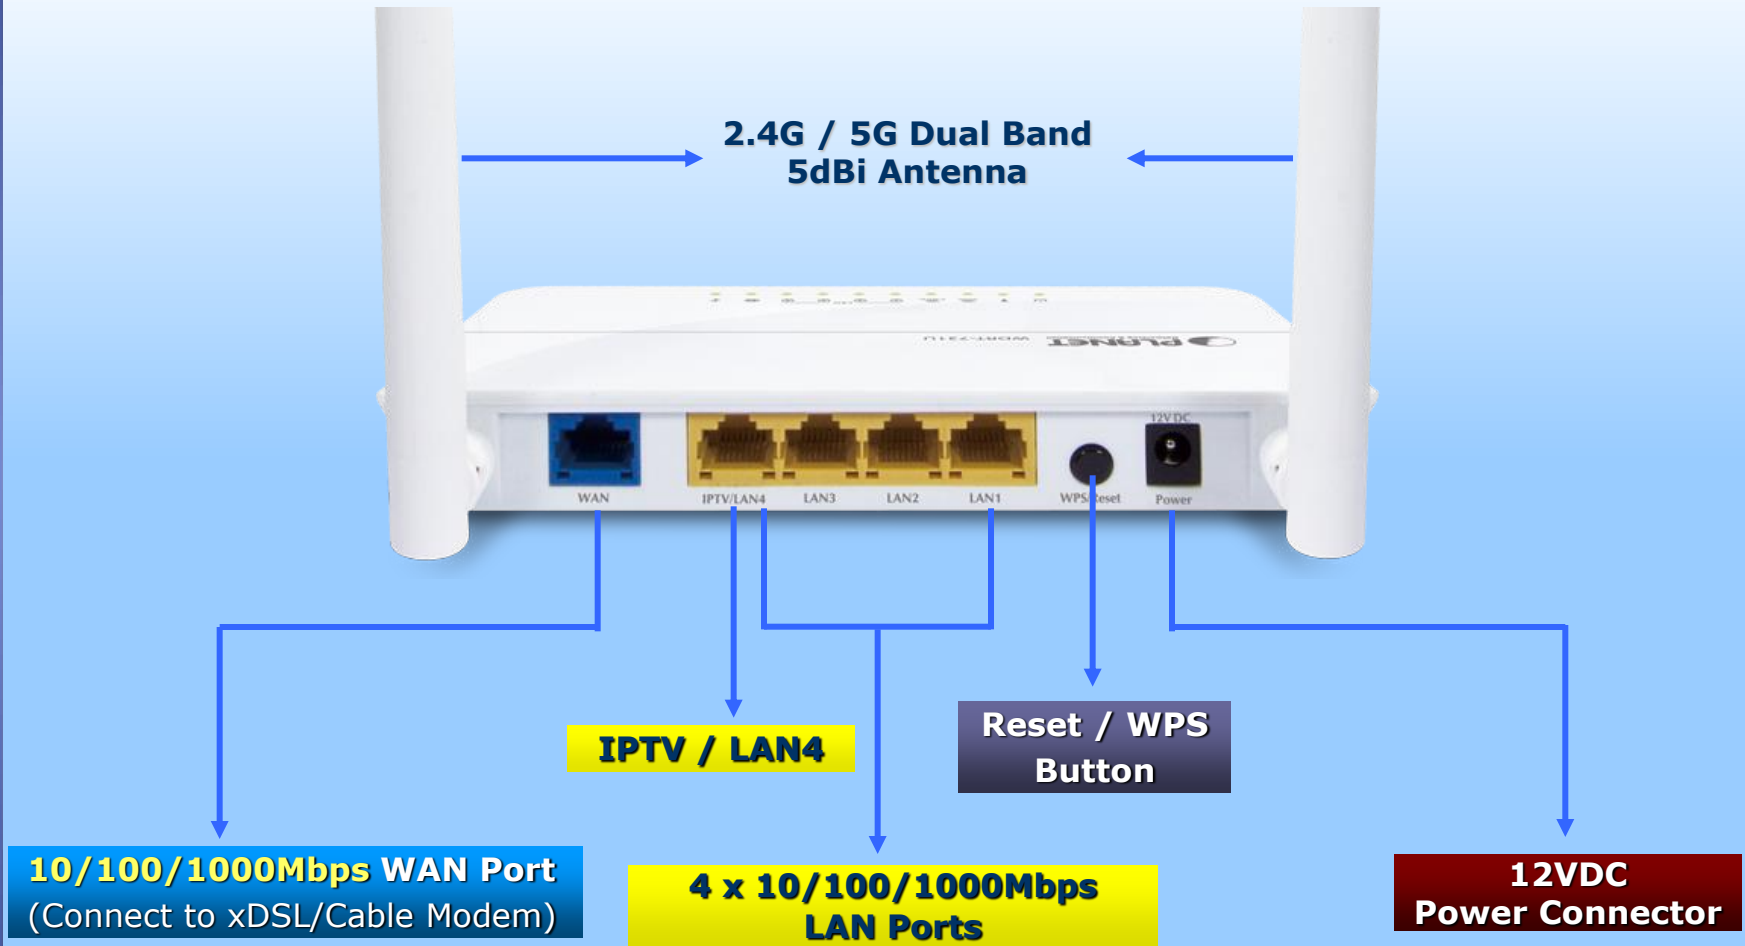

Product Overview

◆ Rear Panel - Interfaces