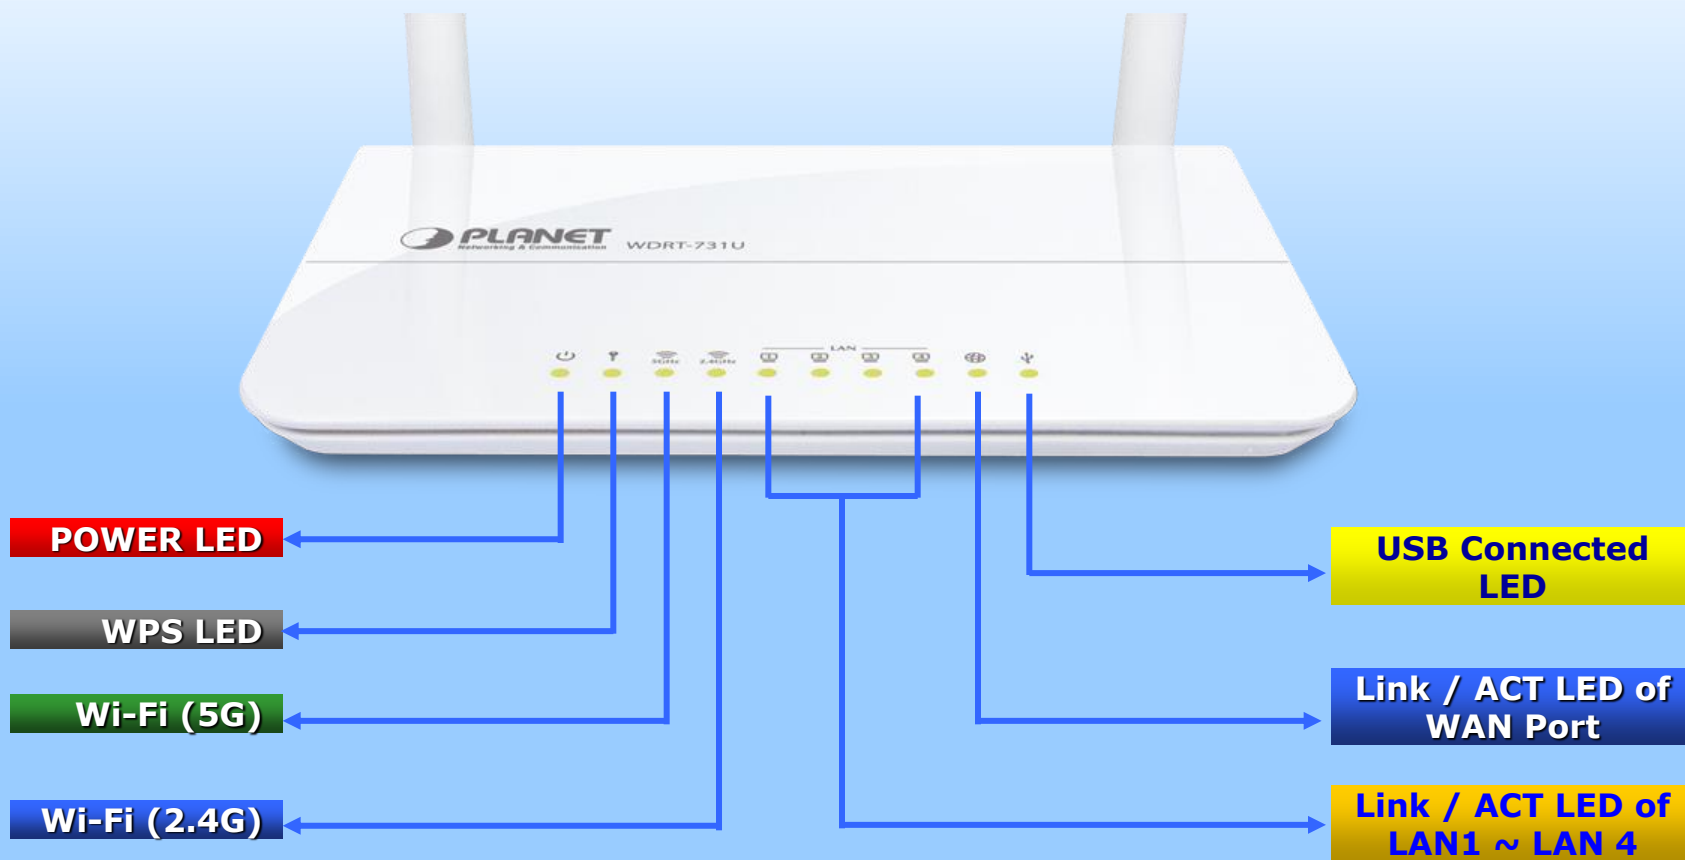

Product Overview

◆ TOP Side – LED Indication