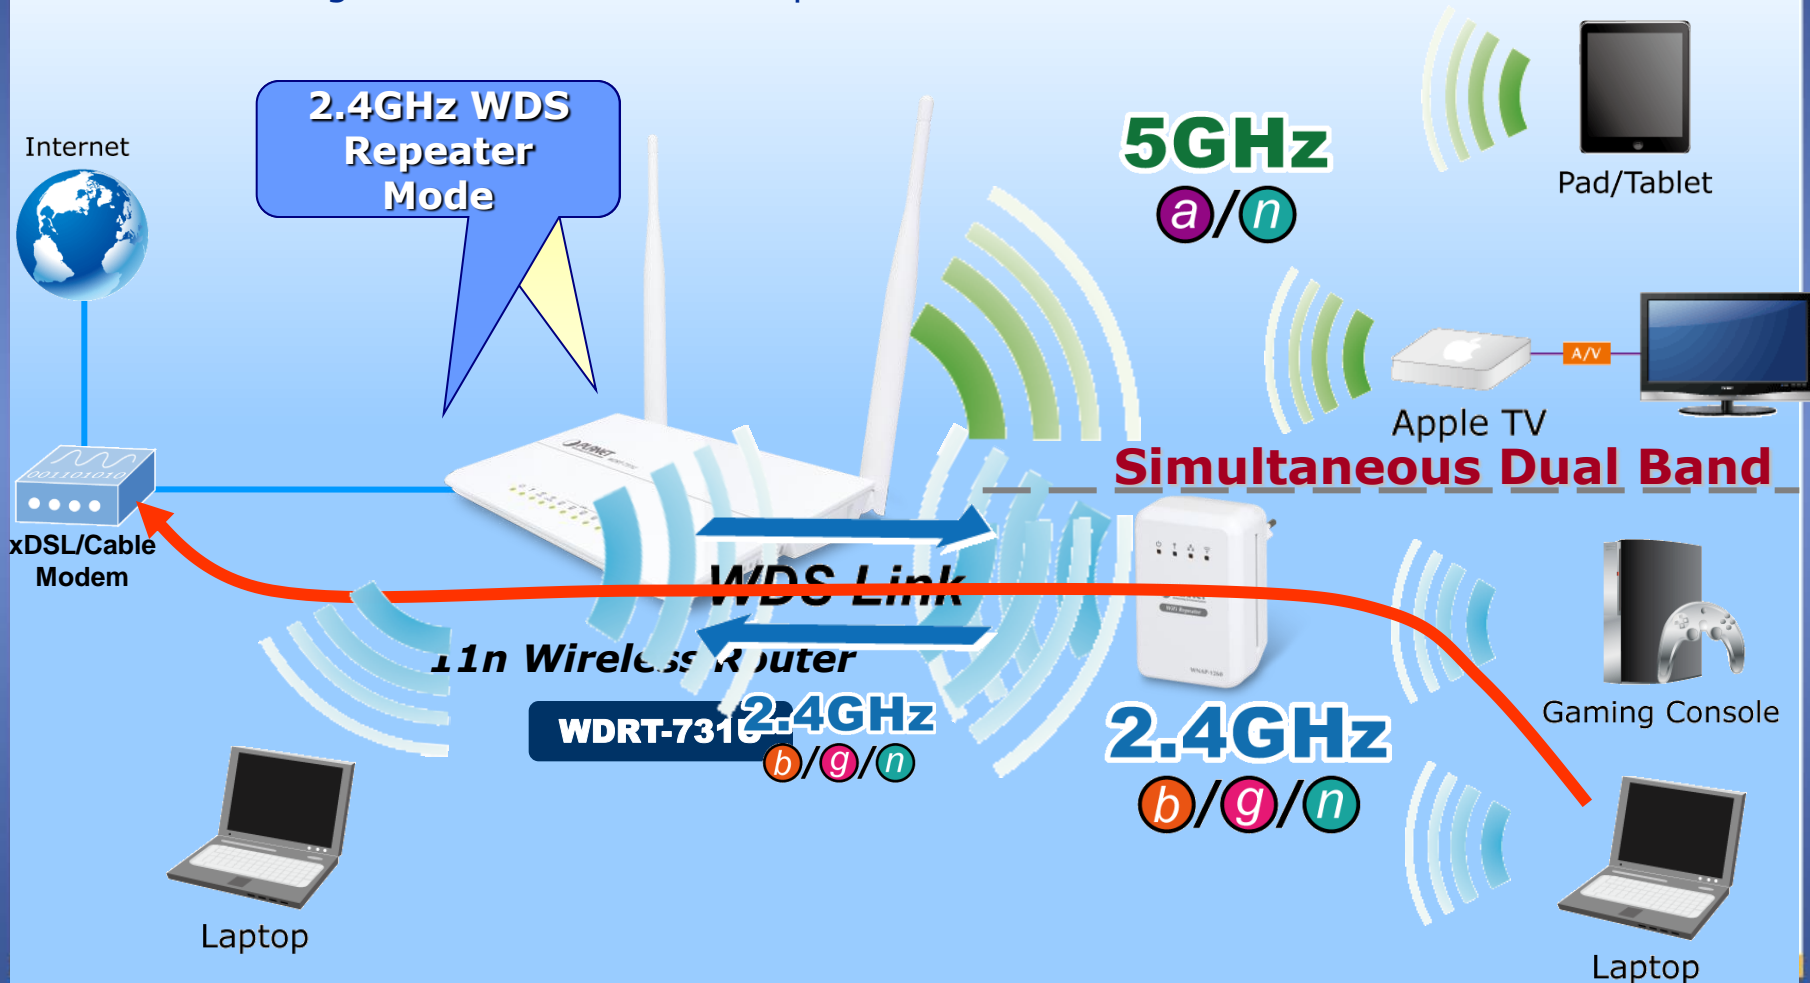

# Wireless Mode

## ◆ Wireless Access Point

- ✓ Acts as a central hub for wired / wireless LAN and connect to the Internet

## ◆ WDS Repeater Mode – 2.4GHz WDS + 2.4GHz AP Application

- ✓ Bridge two or three APs and provides access for wireless clients at the same time