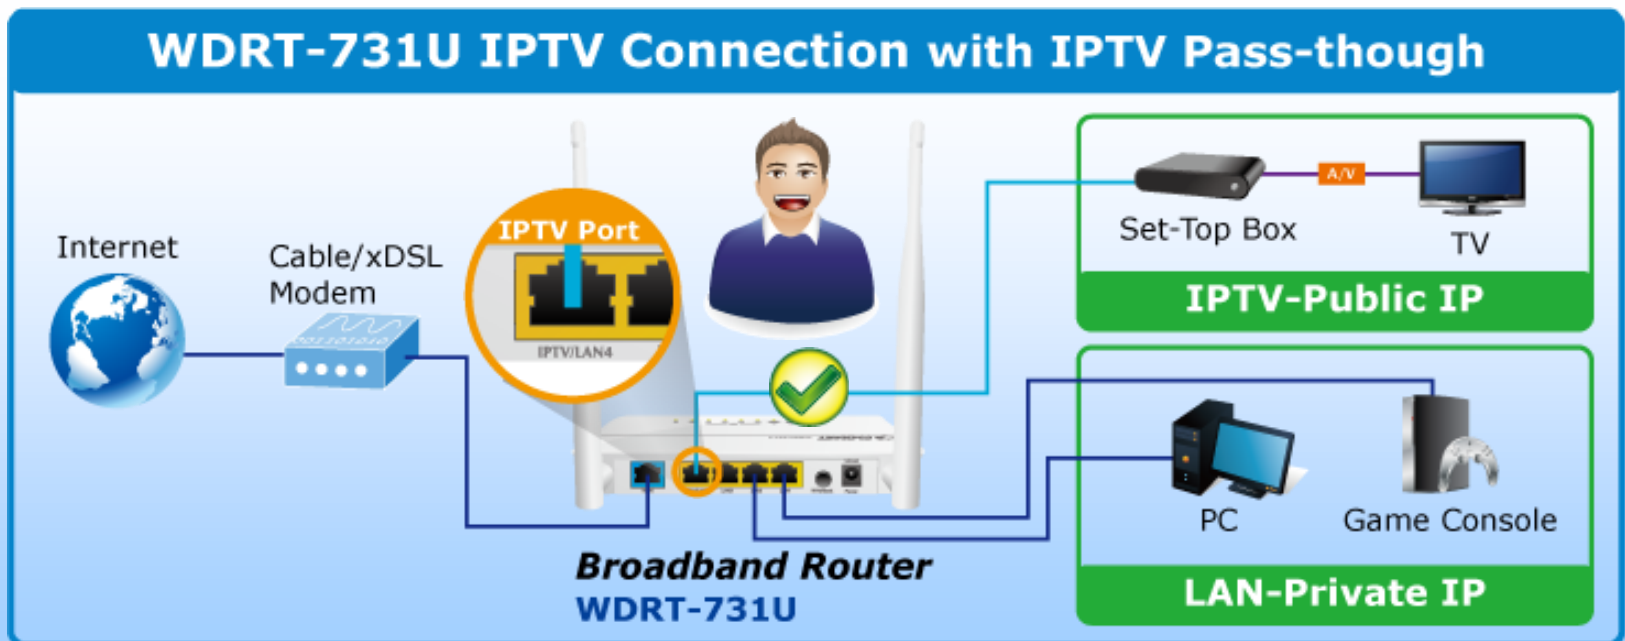

## Common Router Connection without IPTV Pass-through

## Common IPTV Connection

## Product Features – ***IPTV Port***

### ◆ **WDRT-731U IPTV Port**

- ✓ Special Designed **IPTV Port** to connect to IP Set-Top BOX for IPTV application.