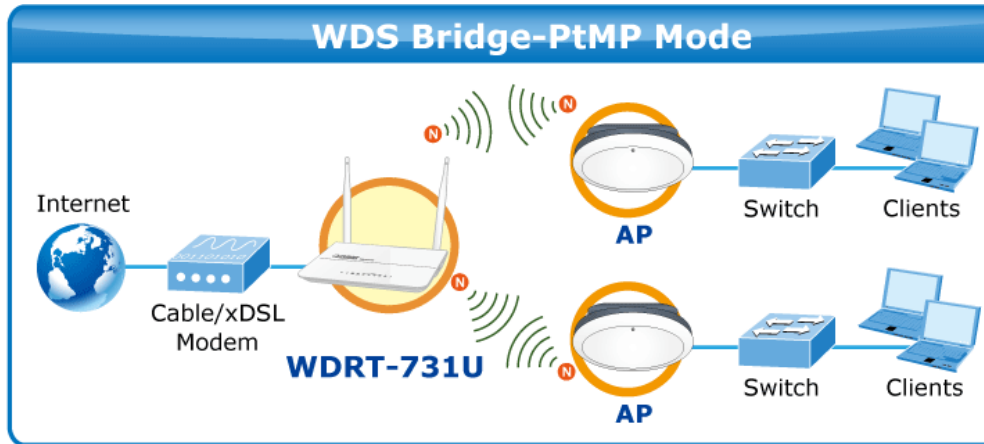

Product Applications

- Various applications in your network environment