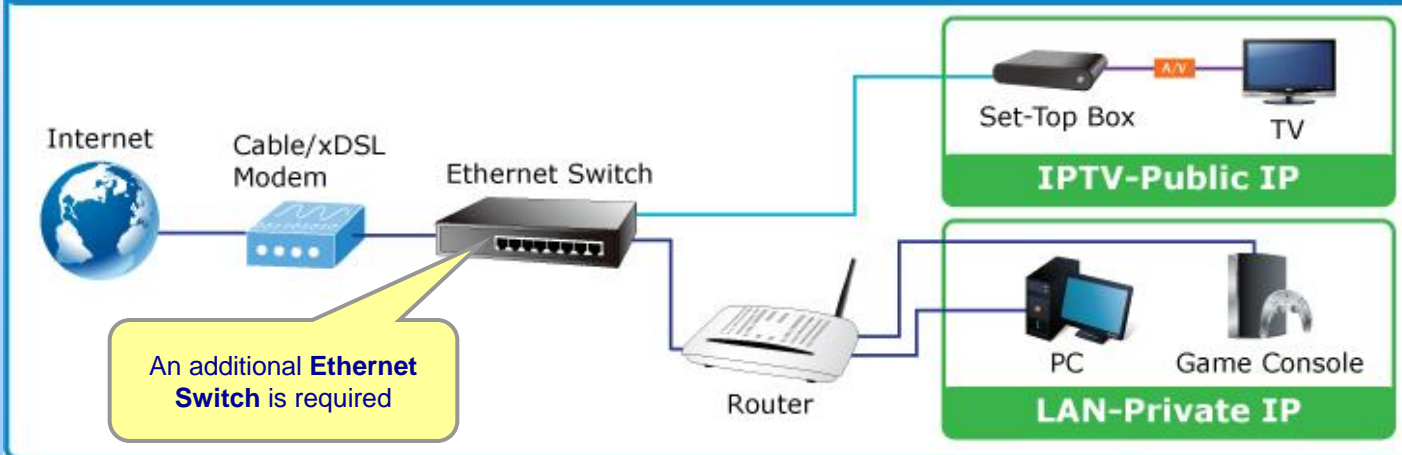

Common IPTV Connection