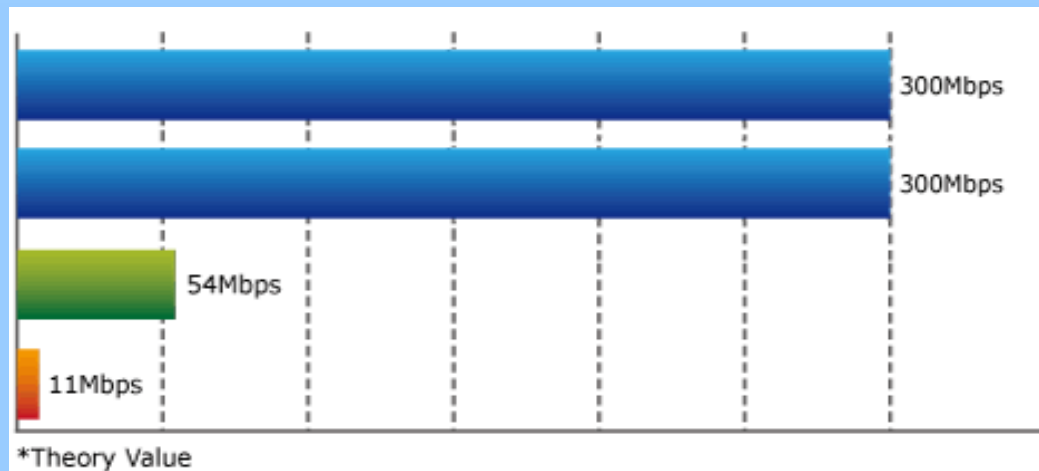

Product Features

◆ IEEE Compliant Wireless LAN & Wired LAN

- ✓ Compliant with **IEEE 802.11a/b/g/n** dual-band (2.4G&5G) wireless technology capable up to **300+300Mbps** data rate
- ✓ Equipped with all Gigabit RJ-45 ports (10/100/1000Mbps) of 1 WAN and 4 LAN ports
- ✓ Auto MDI/MDI-X supported

2.4G
11n/2T2R

5G
11n/2T2R

802.11g

802.11b

WDRT-731U