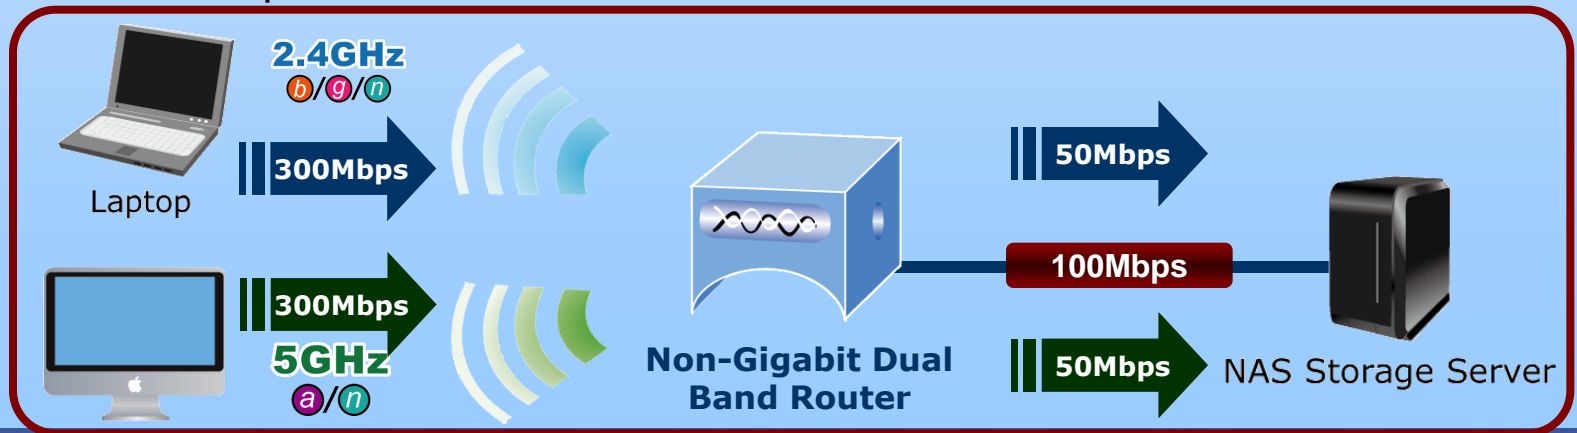

# Product Features – *Gigabit LAN*

- ◆ **Gigabit Wired vs. 300+300Mbps Wireless Connectivity**  
✓ – Full Speed Data Transmission

- ◆ **Fast Ethernet Wired vs. 300+300Mbps Wireless Connectivity**  
✓ – LAN Speed becomes Bottleneck