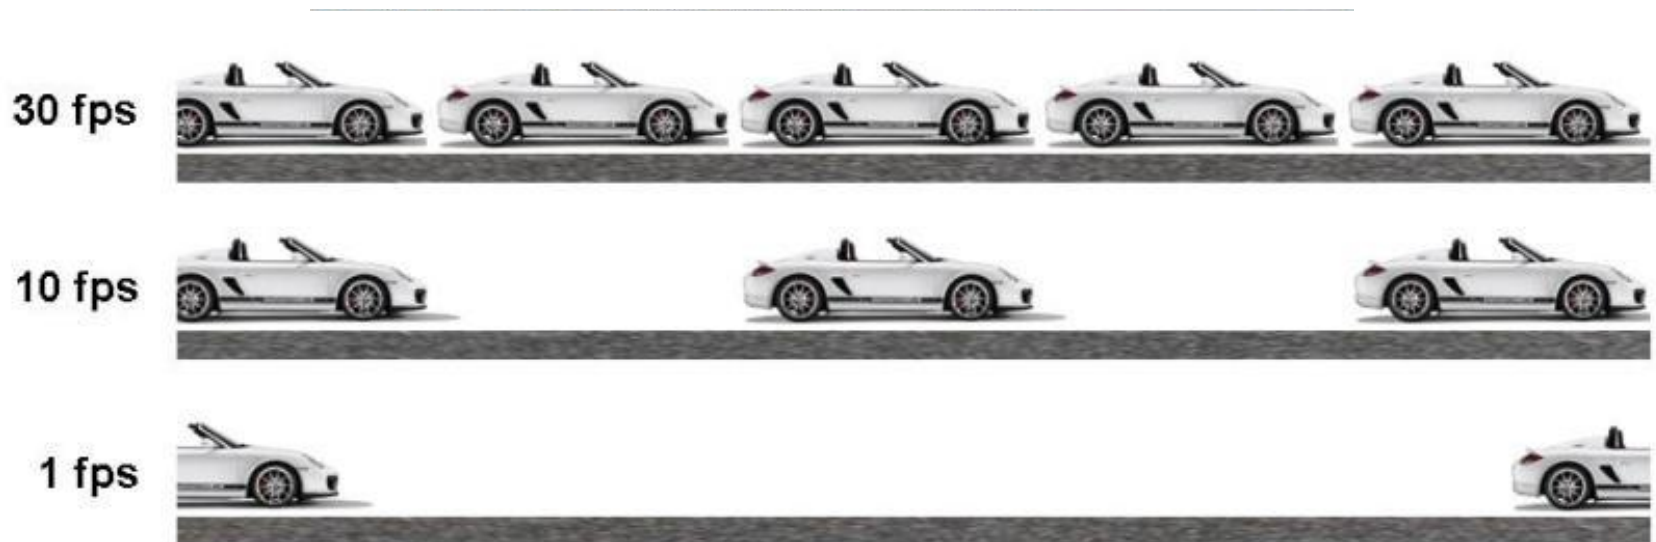

Product Features

◆ Superb Full HD Quality for Professional Surveillance

- ✓ Supports H.264, MPEG-4, and MJPEG compression formats and delivers excellent picture quality in **Full HD** resolutions at **30** frames per second (fps).