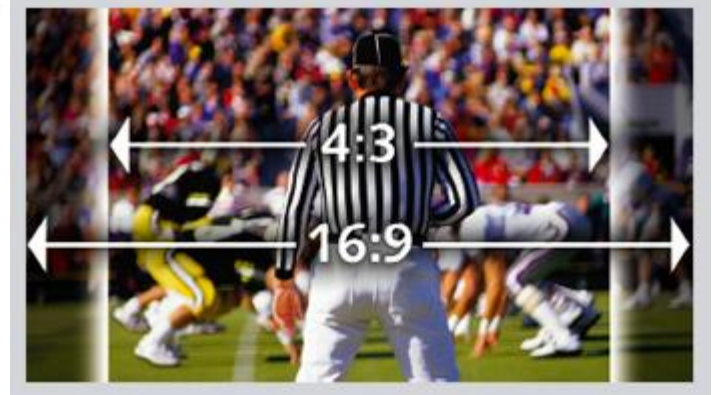

Product Features

Full HD
1080

◆ High-Definition Television Resolutions

- ✓ HDTV provides up to five times higher resolution than standard analog TV. Full HD also has better color fidelity and a **16:9** format.

4:3

16:9