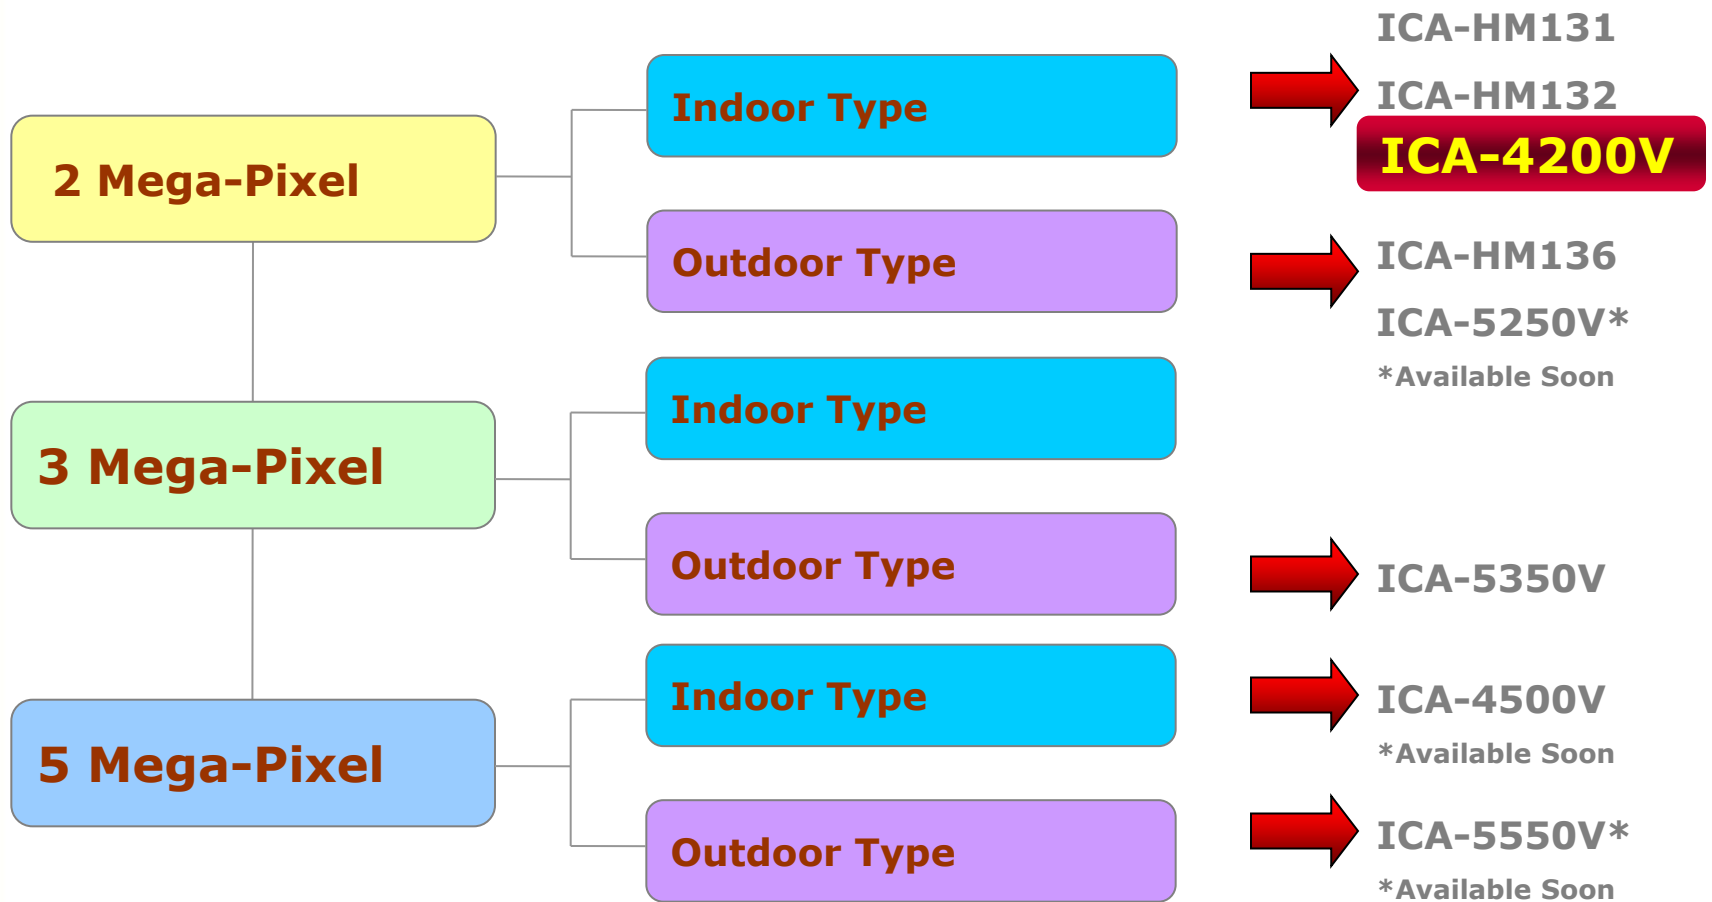

Product Overview

◆ Camera Naming Rule

ICA-4200V

Wireless Function

- Wi-Fi – W

Camera Type

- Cube – 1
- Box – 2
- Bullet – 3
- Dome – 4
- Vandal Dome – 5
- Speed Dome – 6
- PTZ – 7
- Fisheye – 8

Resolutions

- VGA / D1 - 0
- 1M / 720P - 1
- Full HD (2M) - 2
- 3MP - 3
- 4MP - 4
- 5MP - 5

Camera Function

- Vari-Focal – V
- Industrial – T

Product Overview

◆ PLANET IP Surveillance – Dome type Product Classification

Product Overview

◆ Front Panel View of ICA-4200V

Exmor
CMOS Sensor

Sony Exmor™ CMOS sensor

**6 meters / 120 Degree
Passive InfraRed**

**3.3~12 mm
Vari-focal Lens**

**12* IR LED up
to 20 meters**

Infrared Sensor