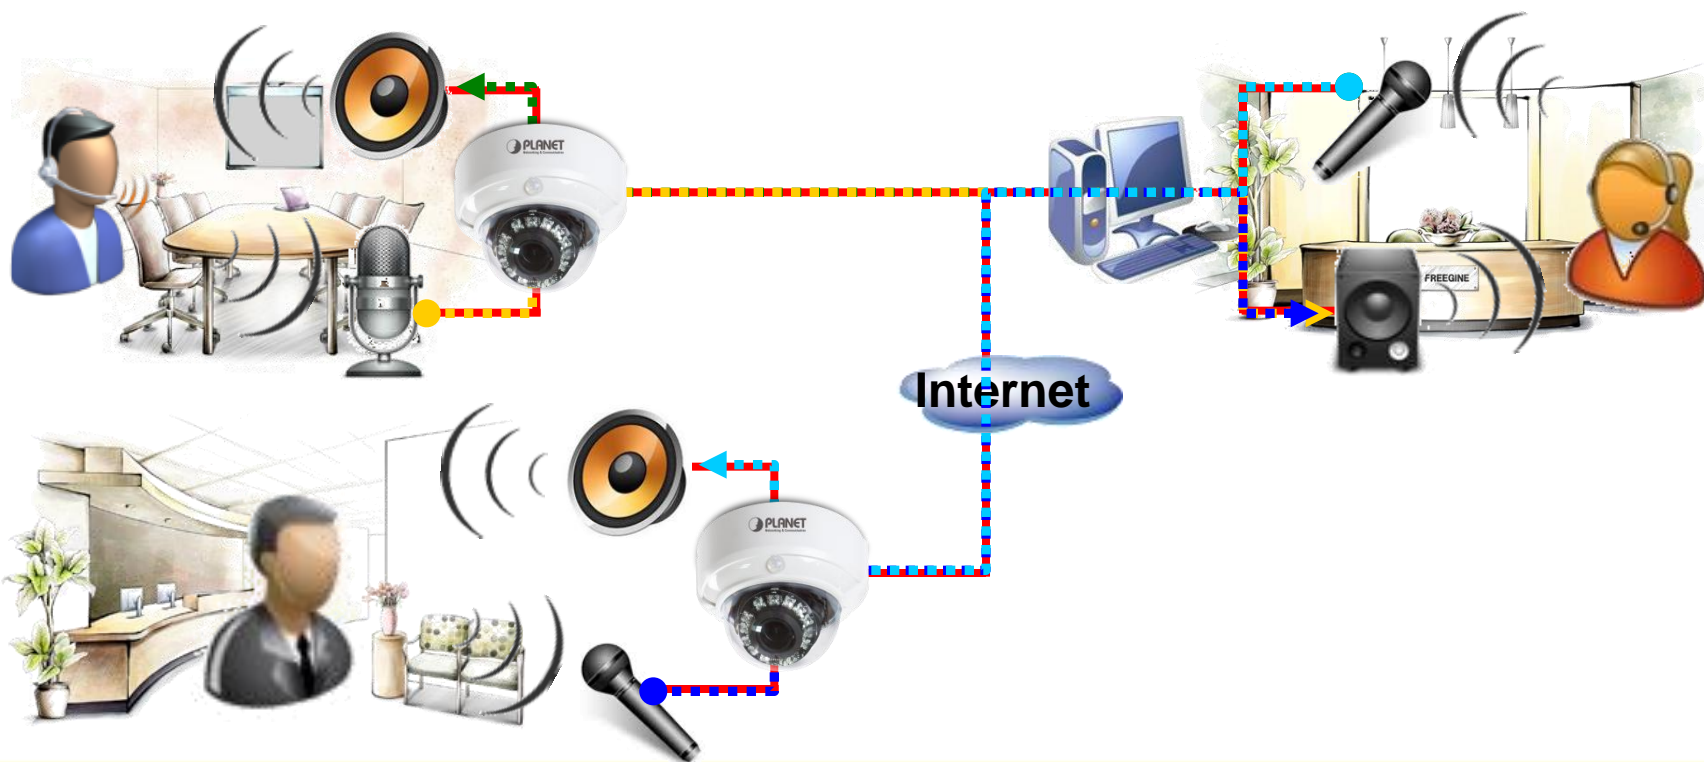

- ✓ **3DNR** (3-Dimension Noise Reduction) to improve picture quality at low Lux

Product Features

◆ Passive InfraRed (PIR) Sensor

- ✓ The built-in PIR motion detection sensor in the ICA-4200V will “detect” and start recording automatically. It is able to detect movement far from **6** meters away.

Product Features

◆ Camera Tampering and Audio Detection

- ✓ Active Tampering Alarm detects incidents such as the camera is attacked, spray-painted, or intentionally covered. Active Audio Alarm detects incidents such as screams, glass breaking and etc are detected

Product Features

◆ Support 2-way Audio

- With **2-Way audio** function, IP camera becomes a bridge that helps users to talk to other people.
- Via two IP cameras, users can easily communicate to each other no matter for a international meeting or a personal chat.

Product Feature

◆ Power over Ethernet

- ✓ **IEEE802.3af support** makes the camera can be installed anywhere without the need for additional power socket for the IP camera.

Compliant with IEEE 802.3af standard PoE interface. It can assist in locating cameras in places where there are no power outlets.