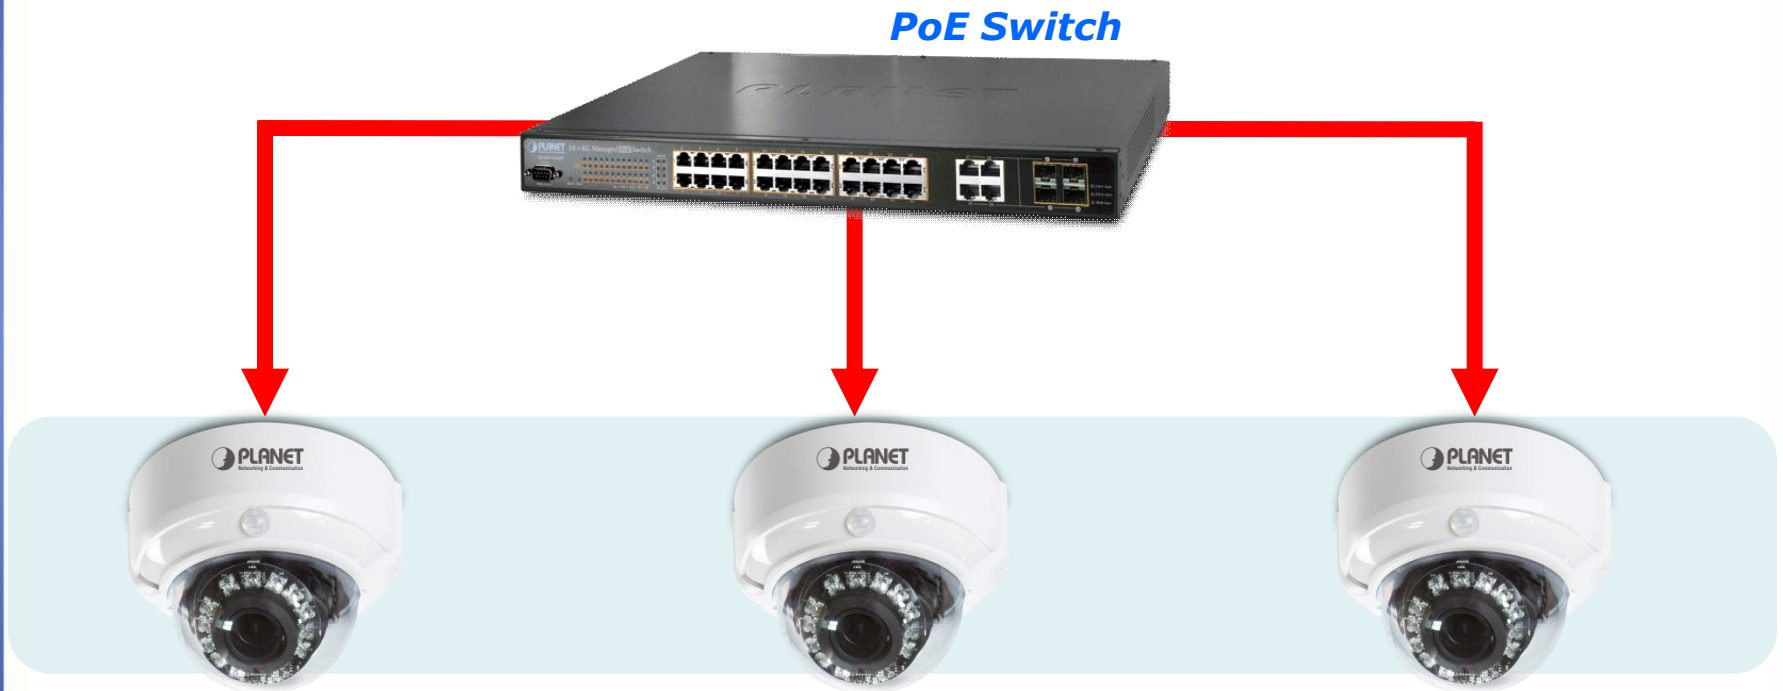

IP Surveillance
Full HD 20M IR Vari-Focal Dome IP Camera

Available on the App Store

ANDROID MARKET

ICA-4200V

ONVIF Supported

The advertisement banner features a white dome IP camera in the foreground. In the background, a smartphone and a tablet display a live surveillance feed of a modern building interior. The text "IP Surveillance" is prominently displayed in white, with "Full HD 20M IR Vari-Focal Dome IP Camera" in orange below it. Logos for the App Store, Android Market, and ONVIF are also present.

Product Features

◆ Camera Tampering and Audio Detection

- ✓ Active Tampering Alarm detects incidents such as the camera is attacked, spray-painted, or intentionally covered. Active Audio Alarm detects incidents such as screams, glass breaking and etc are detected

Product Features

◆ Support 2-way Audio

- With **2-Way audio** function, IP camera becomes a bridge that helps users to talk to other people.
- Via two IP cameras, users can easily communicate to each other no matter for a international meeting or a personal chat.

Product Feature

◆ Power over Ethernet

- ✓ **IEEE802.3af support** makes the camera can be installed anywhere without the need for additional power socket for the IP camera.

Compliant with IEEE 802.3af standard PoE interface. It can assist in locating cameras in places where there are no power outlets.