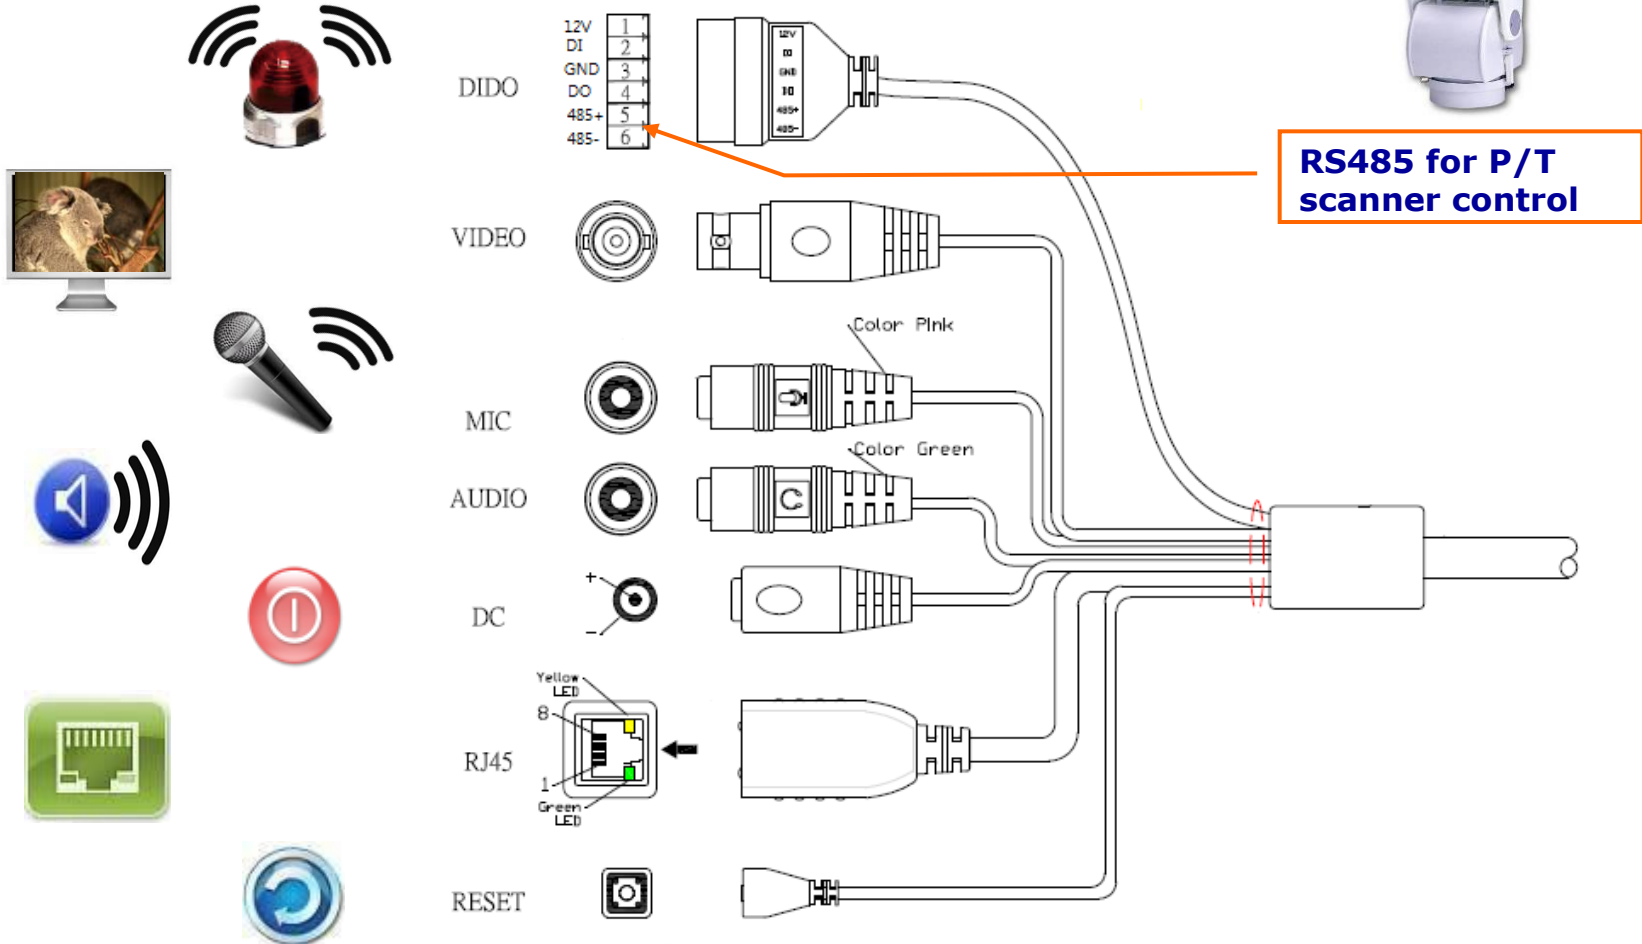

Product Overview

◆ Front Panel View of ICA-4200V

Exmor
CMOS Sensor

Sony Exmor™ CMOS sensor

**6 meters / 120 Degree
Passive InfraRed**

**3.3~12 mm
Vari-focal Lens**

**12* IR LED up
to 20 meters**

Infrared Sensor

Product Overview

I/O Control Instruction

Product Features

◆ Camera

- ✓ Sony's 1/2.8 type “**Exmor**” Progressive scan CMOS sensor
- ✓ **3.3~12** mm Vari-focal, DC Auto-iris Lens
- ✓ 0.5 lux Minimum Illumination at F1.2
- ✓ Maximum resolution **1920 x 1080**
- ✓ **Removable IR-cut Filter** for Day & Night Function
- ✓ Built-in **PIR** sensor (**6m/120 degree coverage**) for thermal / motion detection