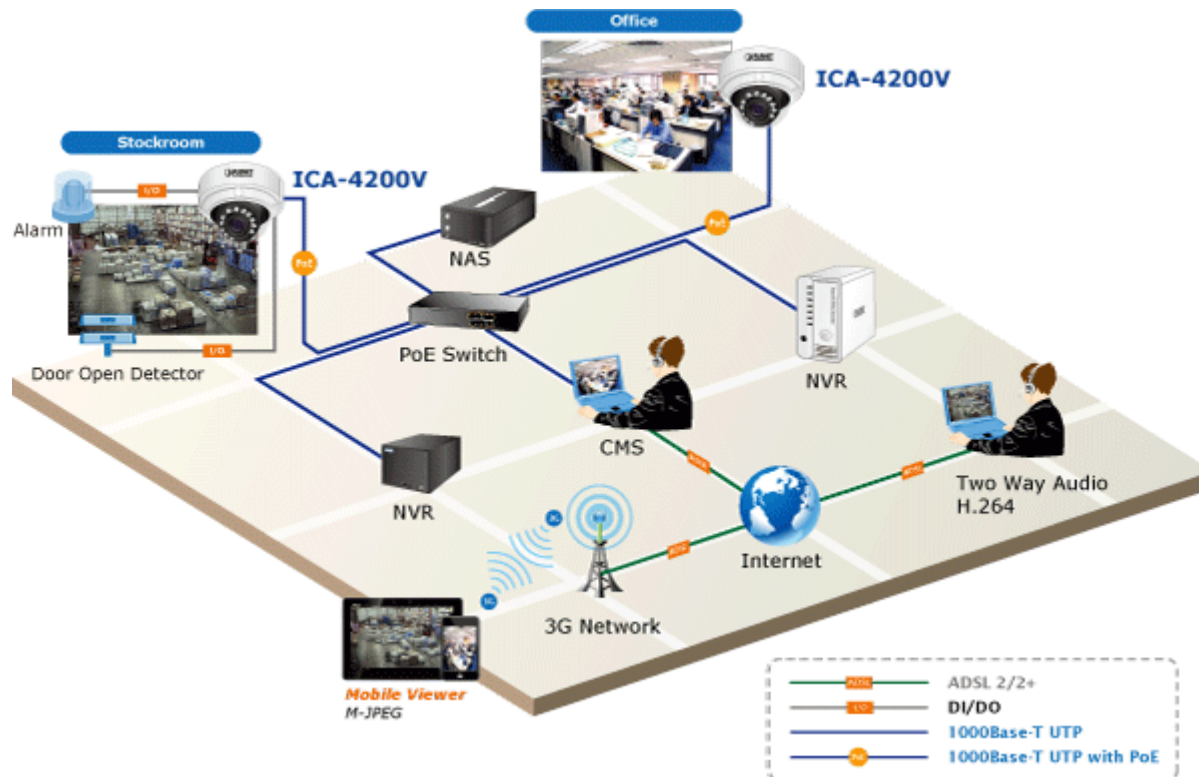

Product Features

◆ Surveillance On-The-Go

- ✓ With the **iCV3a** app for iPhone/iPad or **aCV3m** for Android, you can quickly and easily see your camera feed from anywhere with Wi-Fi or 3G connection.

Product Features

- ◆ **Access anytime & anywhere**

Sign-in **PLANET Easy-DDNS** to register a simple domain name to access home device anytime and anywhere.

The screenshot shows the PLANET DDNS website interface. At the top, there is a navigation bar with the PLANET logo and links for 'PLANET Website', 'FAQ', and 'Support'. The main content area features a 'Sign in' form with fields for 'ID / Email' and a password field, a 'Sign in' button, and links for 'Forgotten Password' and 'Create A New Account'. Below the sign-in form, there are three product listings:

- ICA-HM101W**: 2 Mega-Pixel Wireless Cube IP Camera. Includes a 'More Info' button.
- ICA-HM312**: 2 Mega-Pixel 25M IR Outdoor Bullet PoE IP Camera. Includes a 'More Info' button.
- ICA-HM830W**: 2 Mega-Pixel Wireless Fish-Eye IP Camera. Includes a 'More Info' button.

[Already a planetddns user ? Log in now](#)

Application

◆ **Provide various surveillance applications**

- ✓ **PLANET ICA-4200V can be applied in various surveillance applications. It captures clear images and is perfect for the identification of objects and people in indoor surveillance. Moreover, the ICA-4200V supports 802.3af PoE interface to facilitate the surveillance deployment without worrying the electric source.**