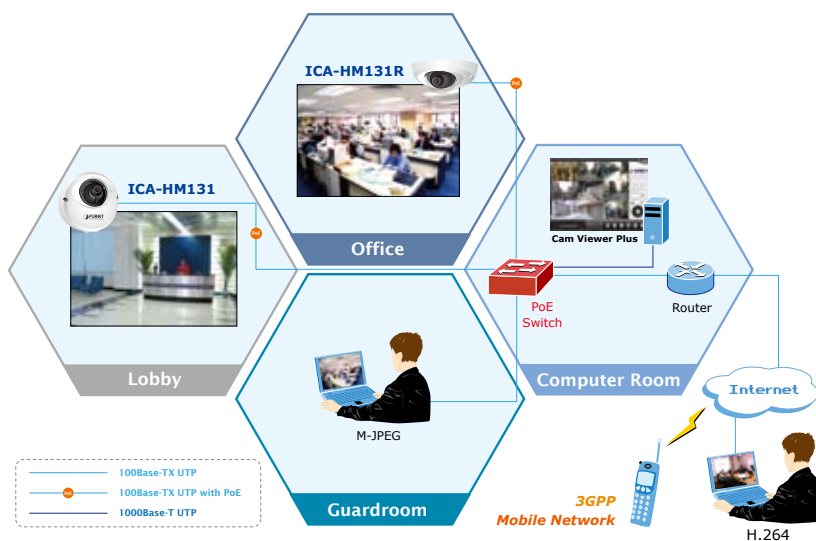

APPLICATIONS

SPECIFICATION

Product	H.264 Full-HD Fixed Dome IP Camera	
Model	ICA-HM131	ICA-HM131R
Video Specification		
Image Sensor	1/2.7" Progressive CMOS	
Lens	4 mm, F1.5	
Minimum illumination	0.2 Lux @ F1.2	
View Angle (Horizontal / Vertical)	66 / 52 Degree	
Scan Method	Progressive	
Video Encoder	H.264 / M-JPEG	
Rate Control	VBR (Variable Bit Rate)	
Video Resolution	H.264 1080p / 720p M-JPEG 1080p / 720p / D1 / CIF	
Frame Rate	15fps for 1080p 30fps for other resolutions	30fps for all resolutions
Image Control	AWB, AES	
Audio Specification		
Audio Codec	G.711, G.726	
Audio In	Internal Microphone	
Network and Configuration		
Network Interface	1 x RJ-45	
Network Standard	IEEE 802.3 / IEEE 802.3u	
Network Protocol	TCP/IP, UDP, RTP, RTSP, HTTP, ICMP, FTP, SMTP, DHCP, IGMP	
Browser / Software	Microsoft ® Internet Explorer 6.0 or later, Cam Viewer Plus Lite/Pro	
Motion Detection	10 area definable	
Environment Specifications		
Power Requirement	IEEE 802.3af	
Dimension (Ø x H)	110 x 50 mm	
Weight	180g	
Power Consumption	3.8W max.	
Operating Temperature	0 ~ 50 Degree C	
Operating Humidity	10 ~ 90% (non-condensing)	
Emission	CE, FCC	

ORDERING INFORMATION

ICA-HM131	H.264 Full-HD Fixed Dome IP Camera
ICA-HM131R	H.264 Real Time Full-HD Fixed Dome IP Camera